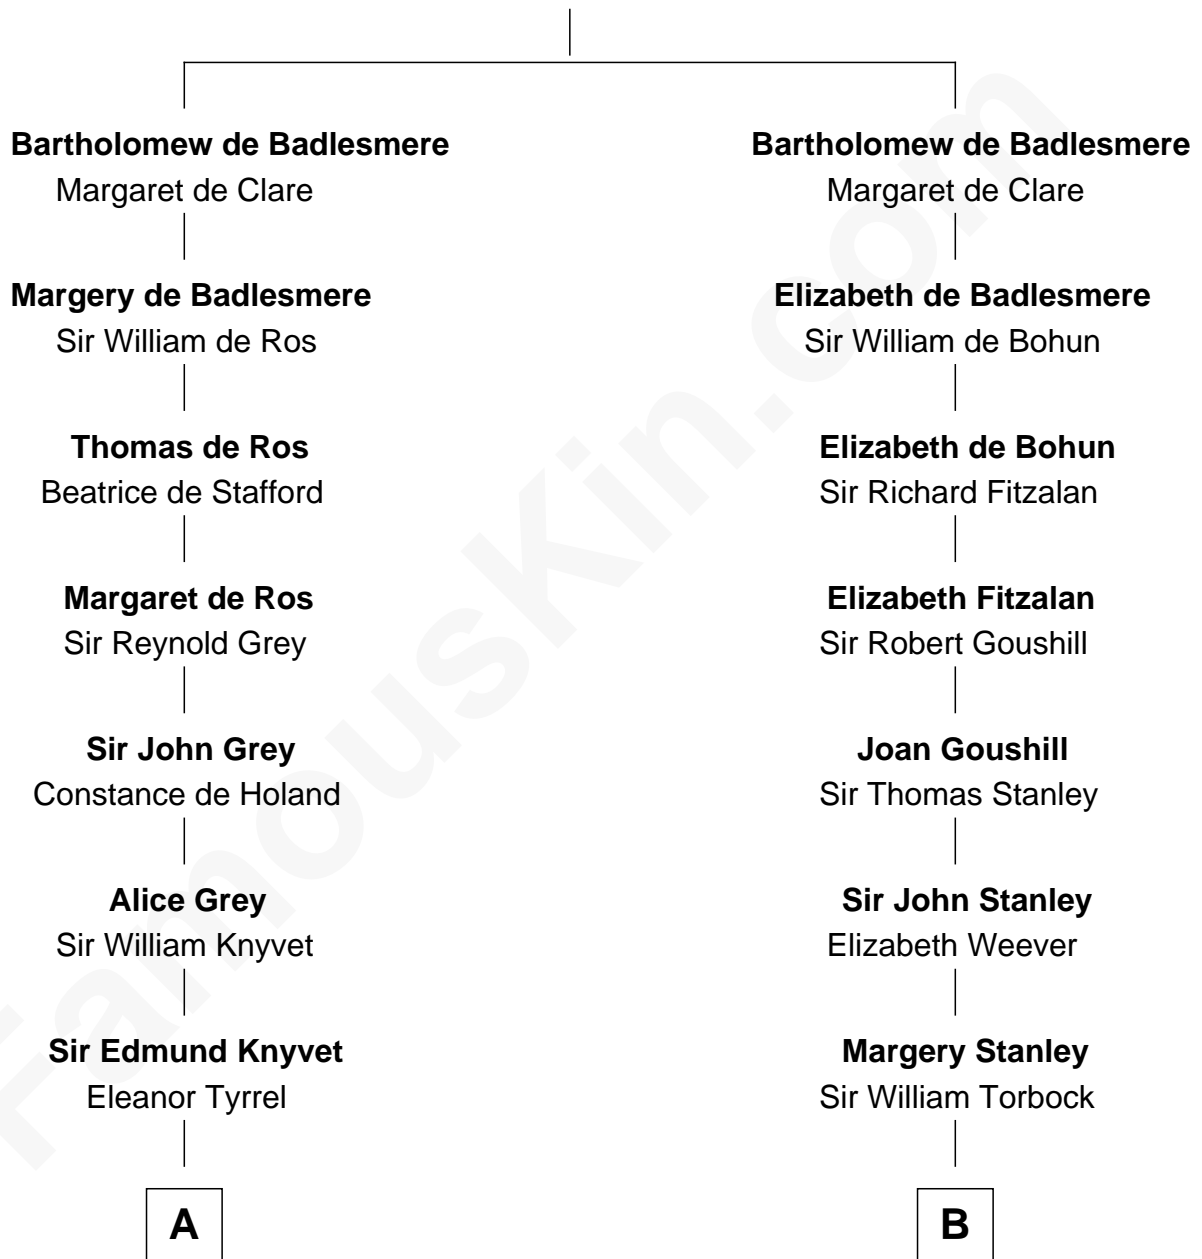

# FamousKin.com Relationship Chart of

**John Adams Morgan**  
1952 Olympic Sailing Gold Medalist

19th cousin 2 times removed of

**Juliette Gordon Low**  
Founder of the Girl Scouts

**Gunselm de Badlesmere**

**C**

**Abigail Brown Brooks**

Charles Francis Adams

**John Quincy Adams**

Frances Cadwallader Crowninshield

**Charles Francis Adams**

Frances Lovering

**Catherine Frances Lovering Adams**