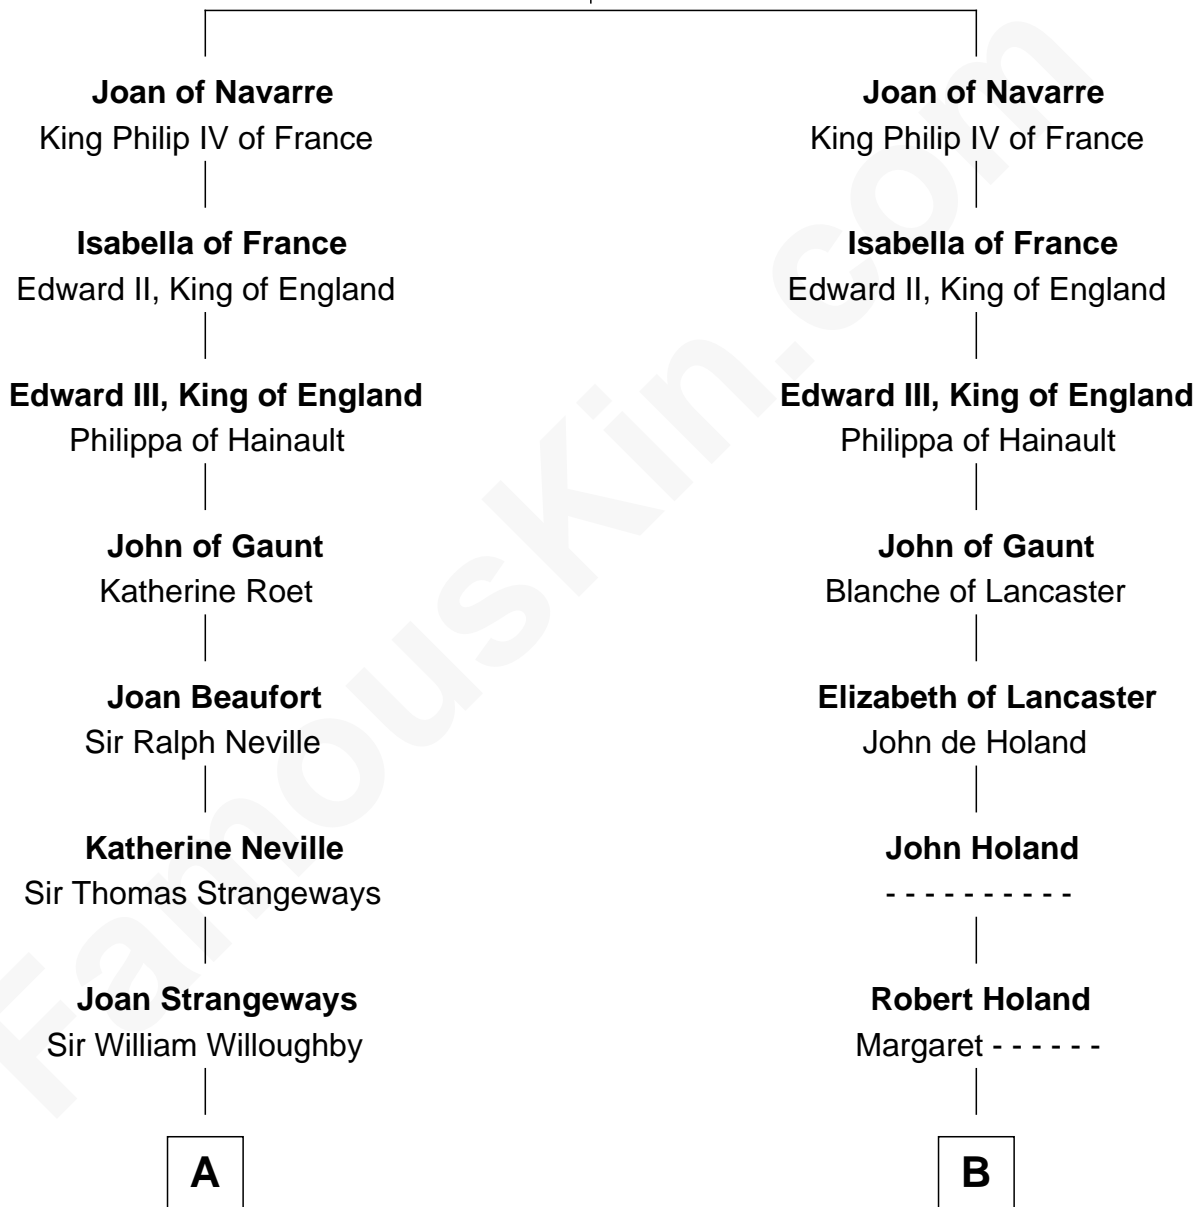

FamousKin.com Relationship Chart of

John Adams Morgan
1952 Olympic Sailing Gold Medalist

21st cousin of

Juliette Gordon Low
Founder of the Girl Scouts

King Henry I of Navarre
Blanche of Artois

C

Harriet Elizabeth Sears
George Casper Crowninshield

Frances Cadwallader Crowninshield
John Quincy Adams

Charles Francis Adams
Frances Lovering

Catherine Frances Lovering Adams
Henry Sturgis Morgan

John Adams Morgan
Olympic Gold Medalist

D

Alexander Wolcott
Frances Burbank