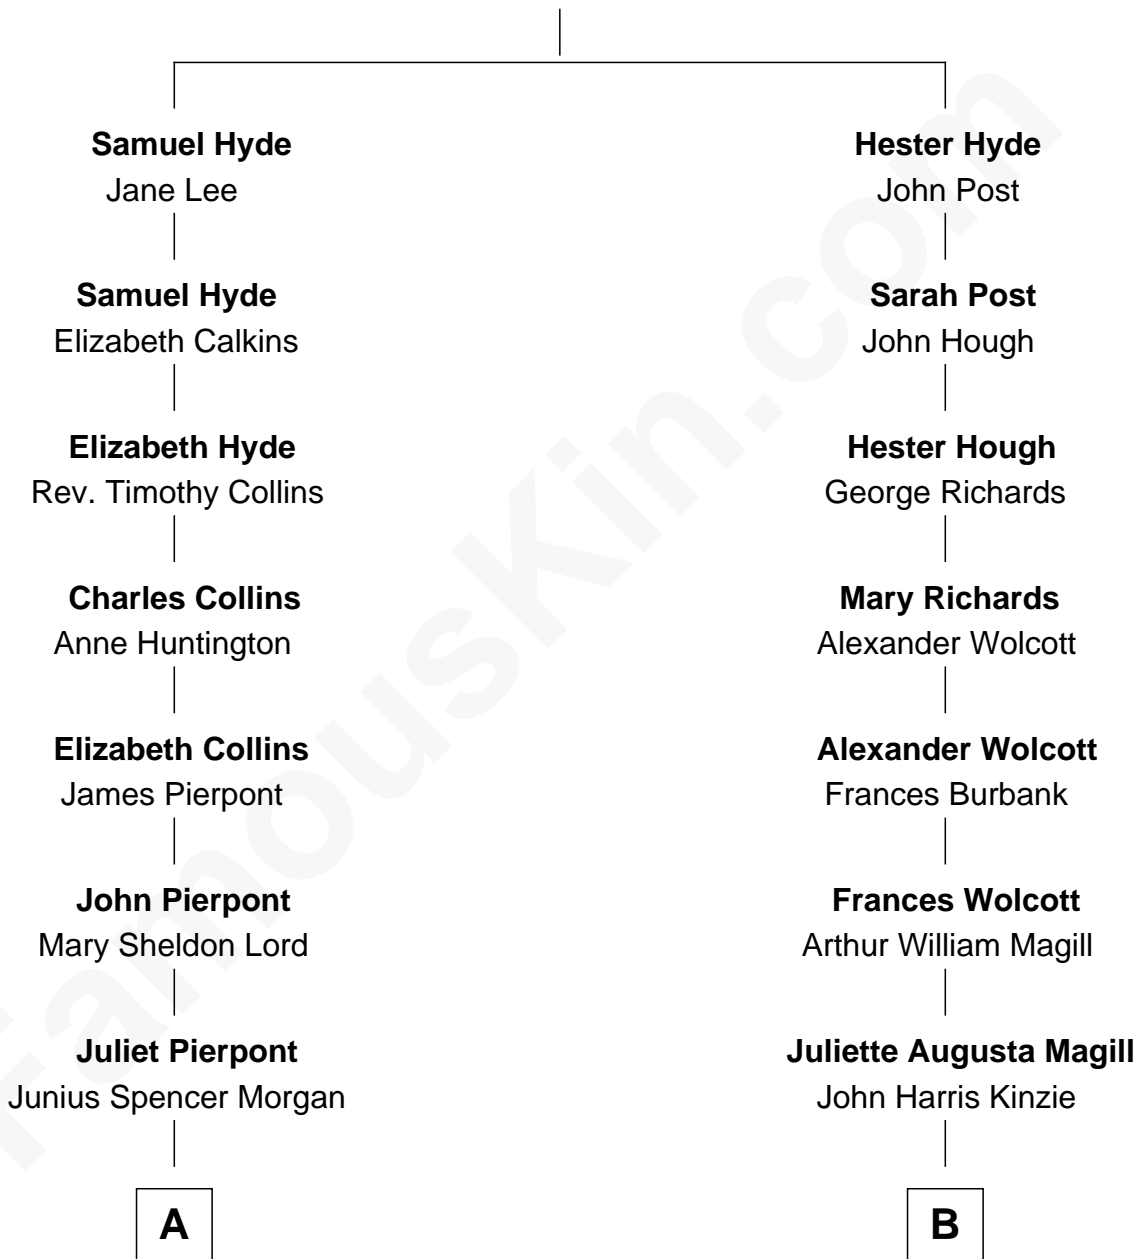

FamousKin.com Relationship Chart of

John Adams Morgan
1952 Olympic Sailing Gold Medalist

8th cousin 2 times removed of

Juliette Gordon Low
Founder of the Girl Scouts

William Hyde

A

John Pierpont Morgan
Frances Louisa Tracy

John Pierpont Morgan
Jane Norton Grew

Henry Sturgis Morgan
Catherine Frances Lovering Adams

John Adams Morgan
Olympic Gold Medalist

B

Eleanor Lytle Kinzie
William Washington Gordon

Juliette Gordon Low
Founder of the Girl Scouts