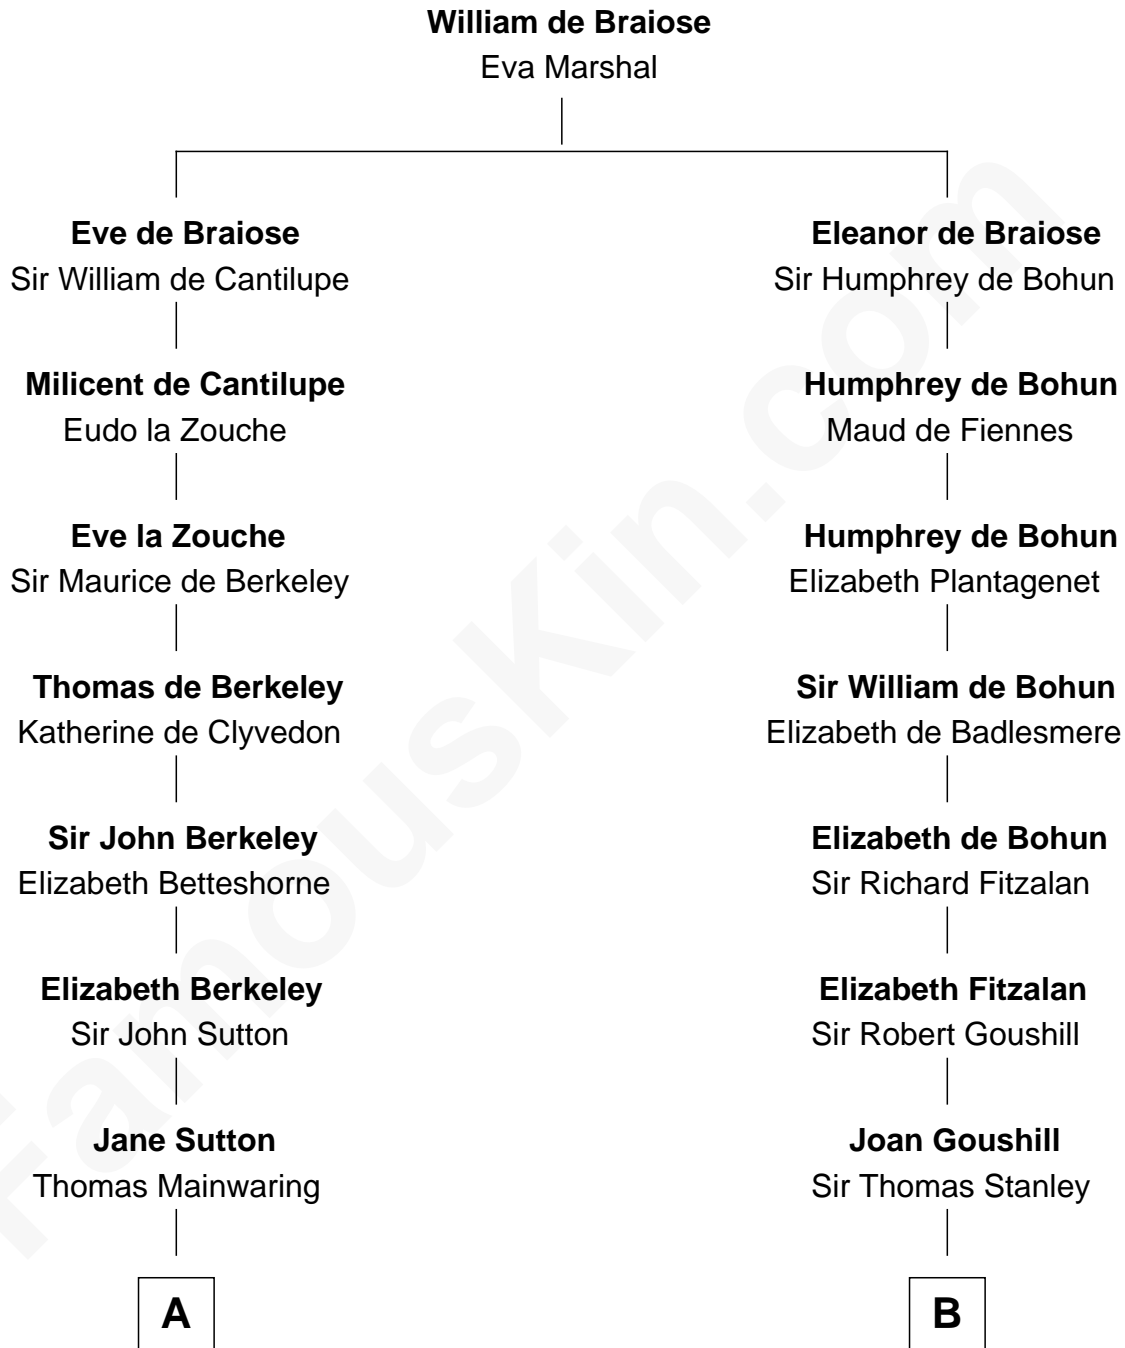

FamousKin.com

Relationship Chart of

John Adams Morgan

1952 Olympic Sailing Gold Medalist

21st cousin of

Juliette Gordon Low

Founder of the Girl Scouts

C

Charles F. Tracy

Louisa Kirkland

Frances Louisa Tracy

John Pierpont Morgan

John Pierpont Morgan

Jane Norton Grew

Henry Sturgis Morgan

Catherine Frances Lovering Adams