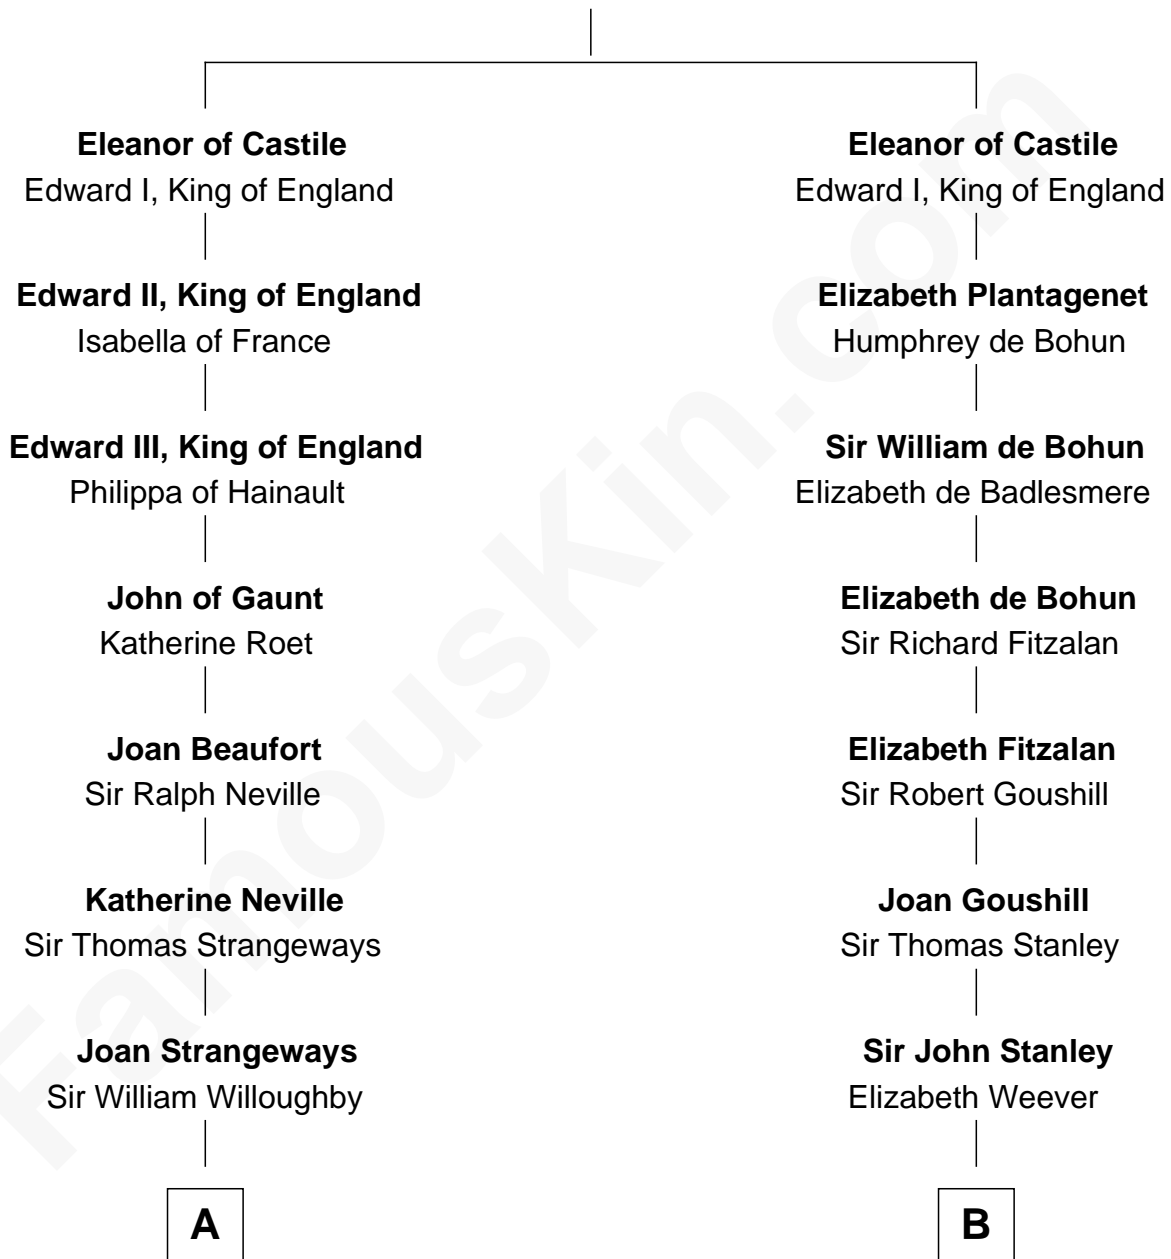

FamousKin.com Relationship Chart of

John Adams Morgan
1952 Olympic Sailing Gold Medalist

20th cousin 1 time removed of

Juliette Gordon Low
Founder of the Girl Scouts

Ferdinand III, King of Castile
Joanna of Ponthieu

C

Harriet Elizabeth Sears
George Casper Crowninshield

Frances Cadwallader Crowninshield
John Quincy Adams

Charles Francis Adams
Frances Lovering

Catherine Frances Lovering Adams
Henry Sturgis Morgan

John Adams Morgan
Olympic Gold Medalist