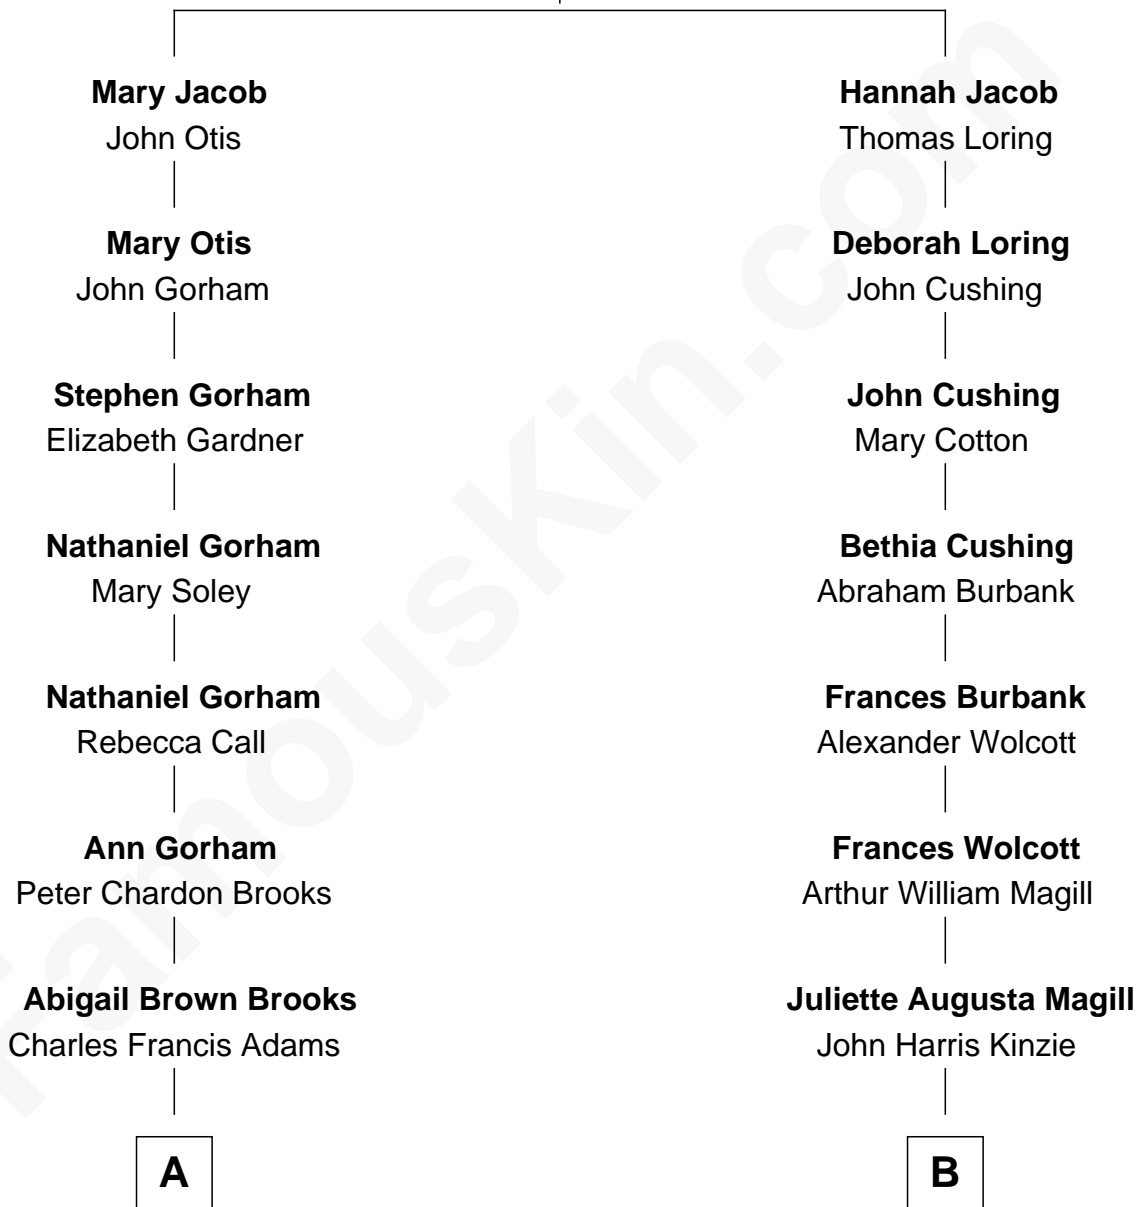

FamousKin.com Relationship Chart of

John Adams Morgan
1952 Olympic Sailing Gold Medalist

8th cousin 2 times removed of

Juliette Gordon Low
Founder of the Girl Scouts

Nicholas Jacob
Mary Gilman

A

John Quincy Adams

Frances Cadwallader Crowninshield

Charles Francis Adams

Frances Lovering

Catherine Frances Lovering Adams

Henry Sturgis Morgan

John Adams Morgan

Olympic Gold Medalist

B

Eleanor Lytle Kinzie

William Washington Gordon

Juliette Gordon Low

Founder of the Girl Scouts

FamousKin.com