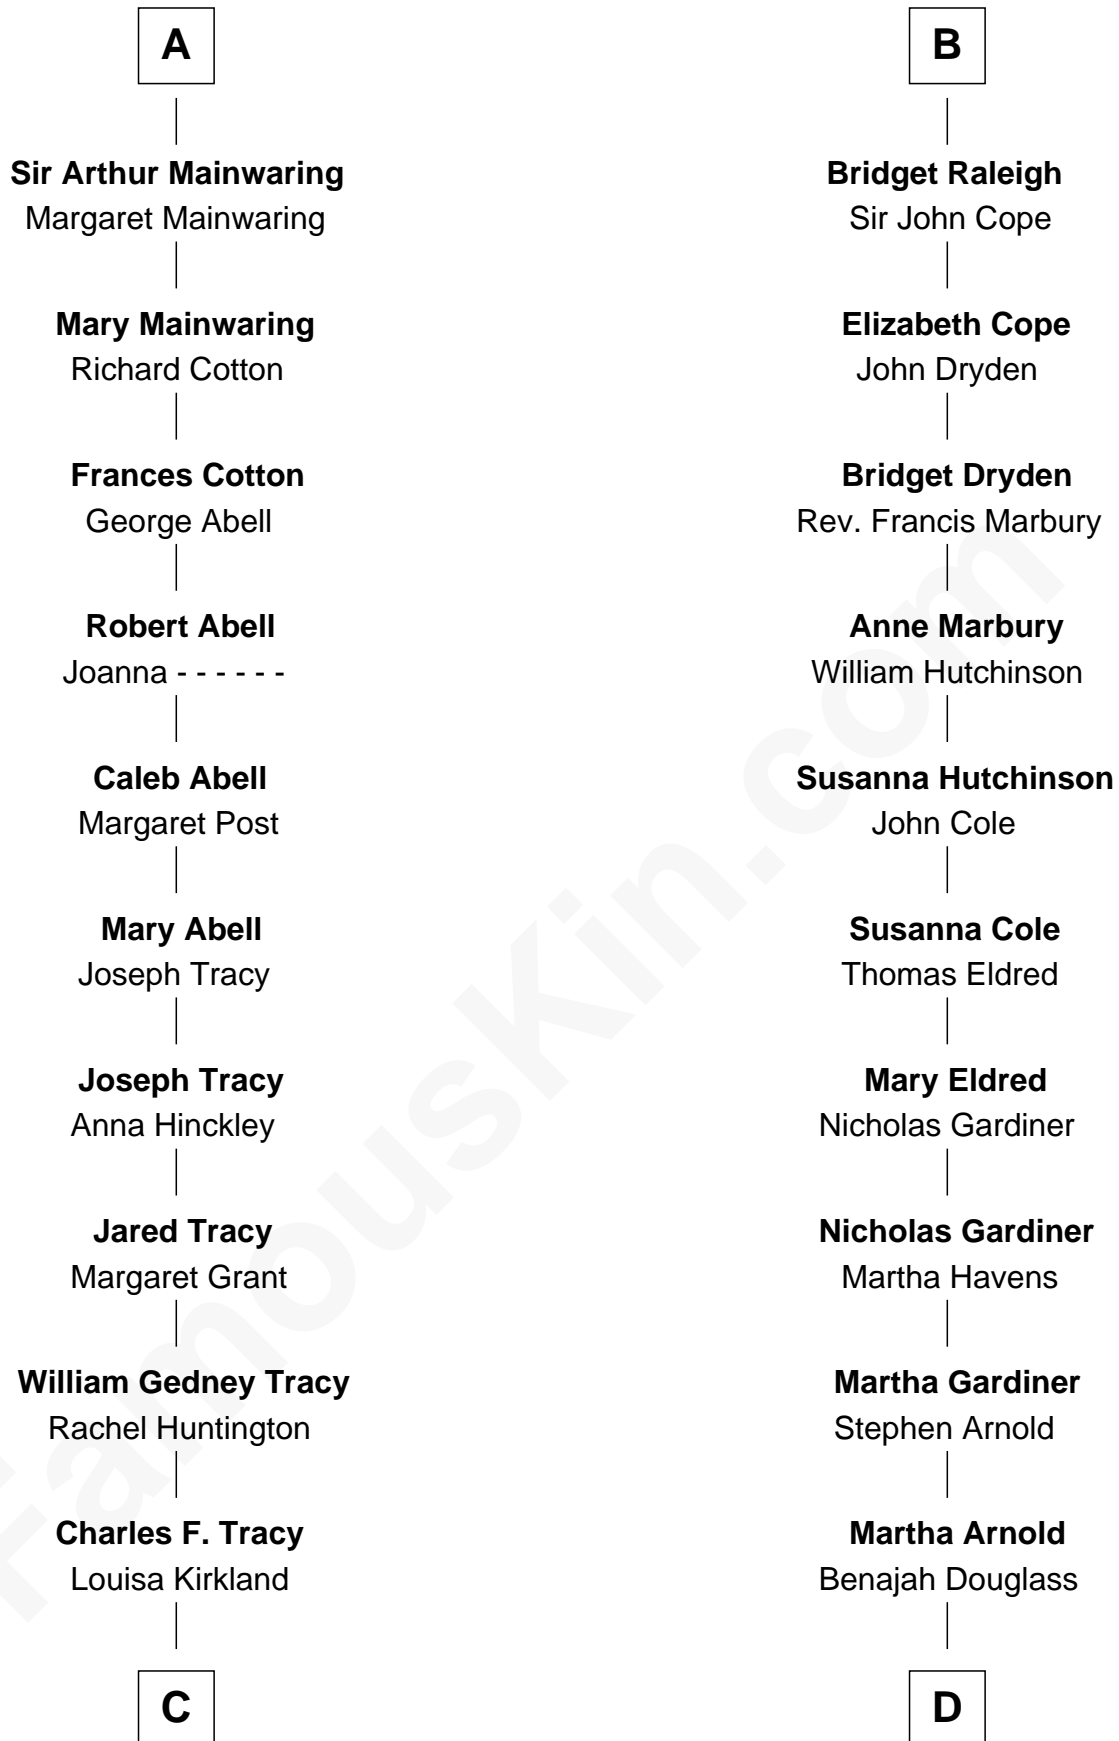

FamousKin.com Relationship Chart of

John Adams Morgan

1952 Olympic Sailing Gold Medalist

18th cousin 2 times removed of

Stephen A. Douglas

Participated in Lincoln-Douglas Debates

Sir James le Boteler

Eleanor de Bohun

William Raleigh

Sir Edward Raleigh

Margaret Verney

Sir Edward Raleigh

Anne Chamberlayne

B

C

Frances Louisa Tracy
John Pierpont Morgan