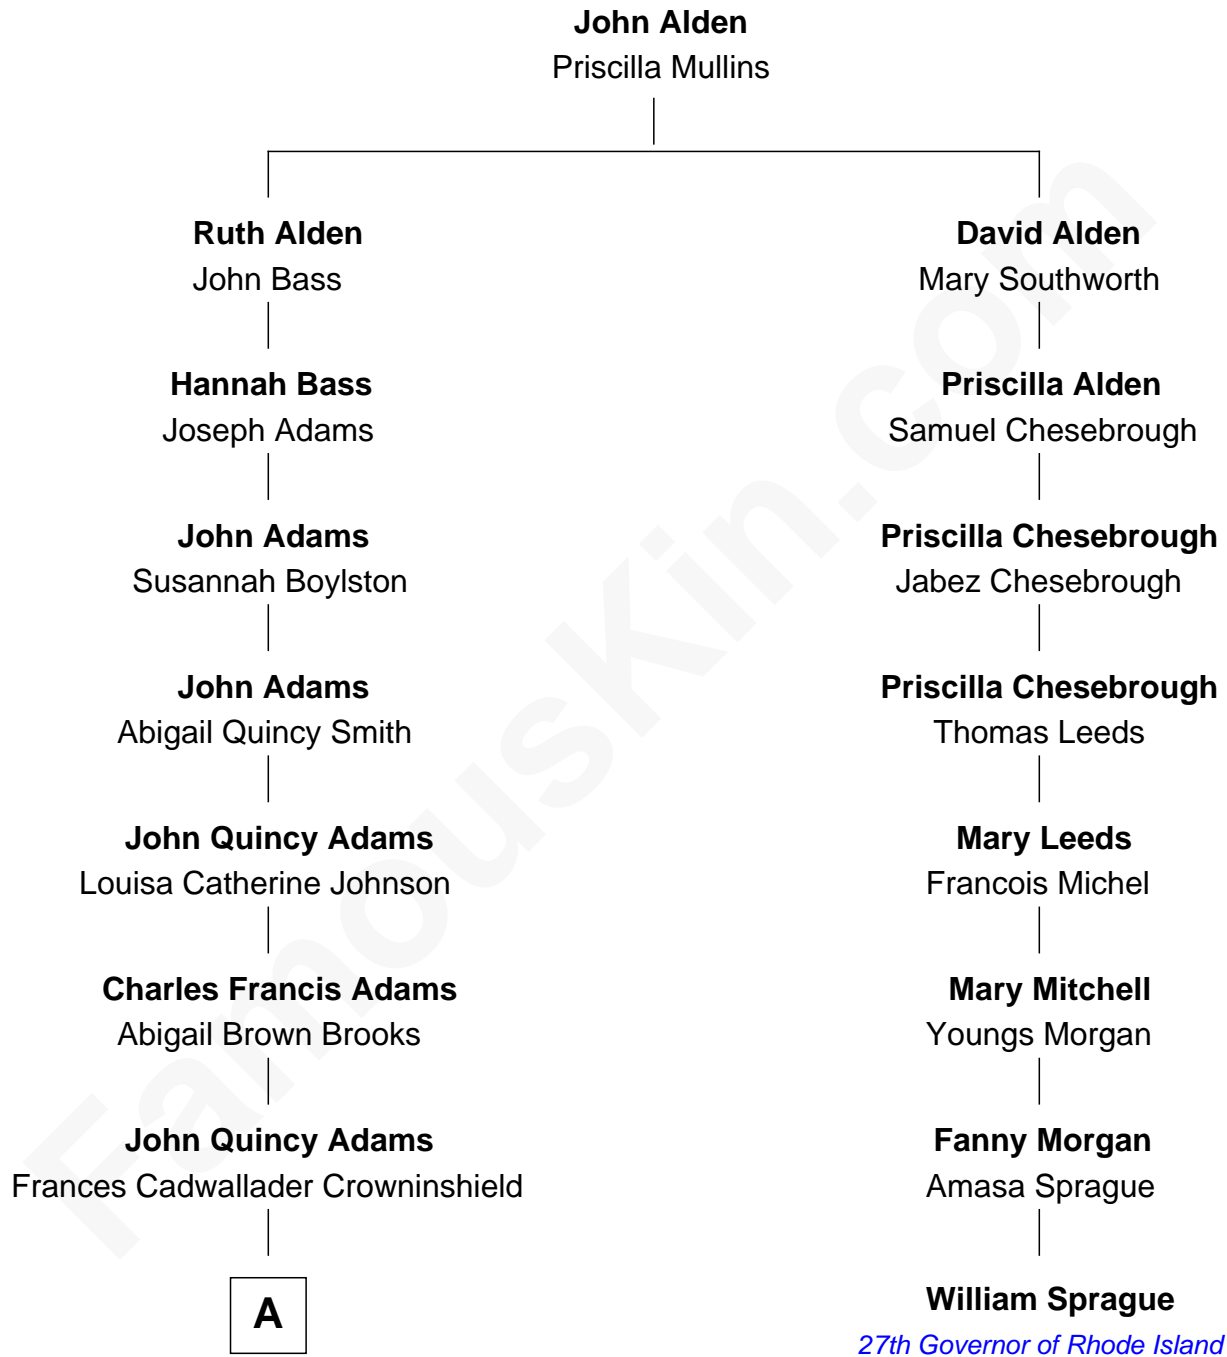

FamousKin.com Relationship Chart of John Adams Morgan

1952 Olympic Sailing Gold Medalist

7th cousin 2 times removed of

William Sprague

27th Governor of Rhode Island

A

—
Charles Francis Adams

Frances Lovering

—
Catherine Frances Lovering Adams

Henry Sturgis Morgan

—
John Adams Morgan

Olympic Gold Medalist

FamousKin.com