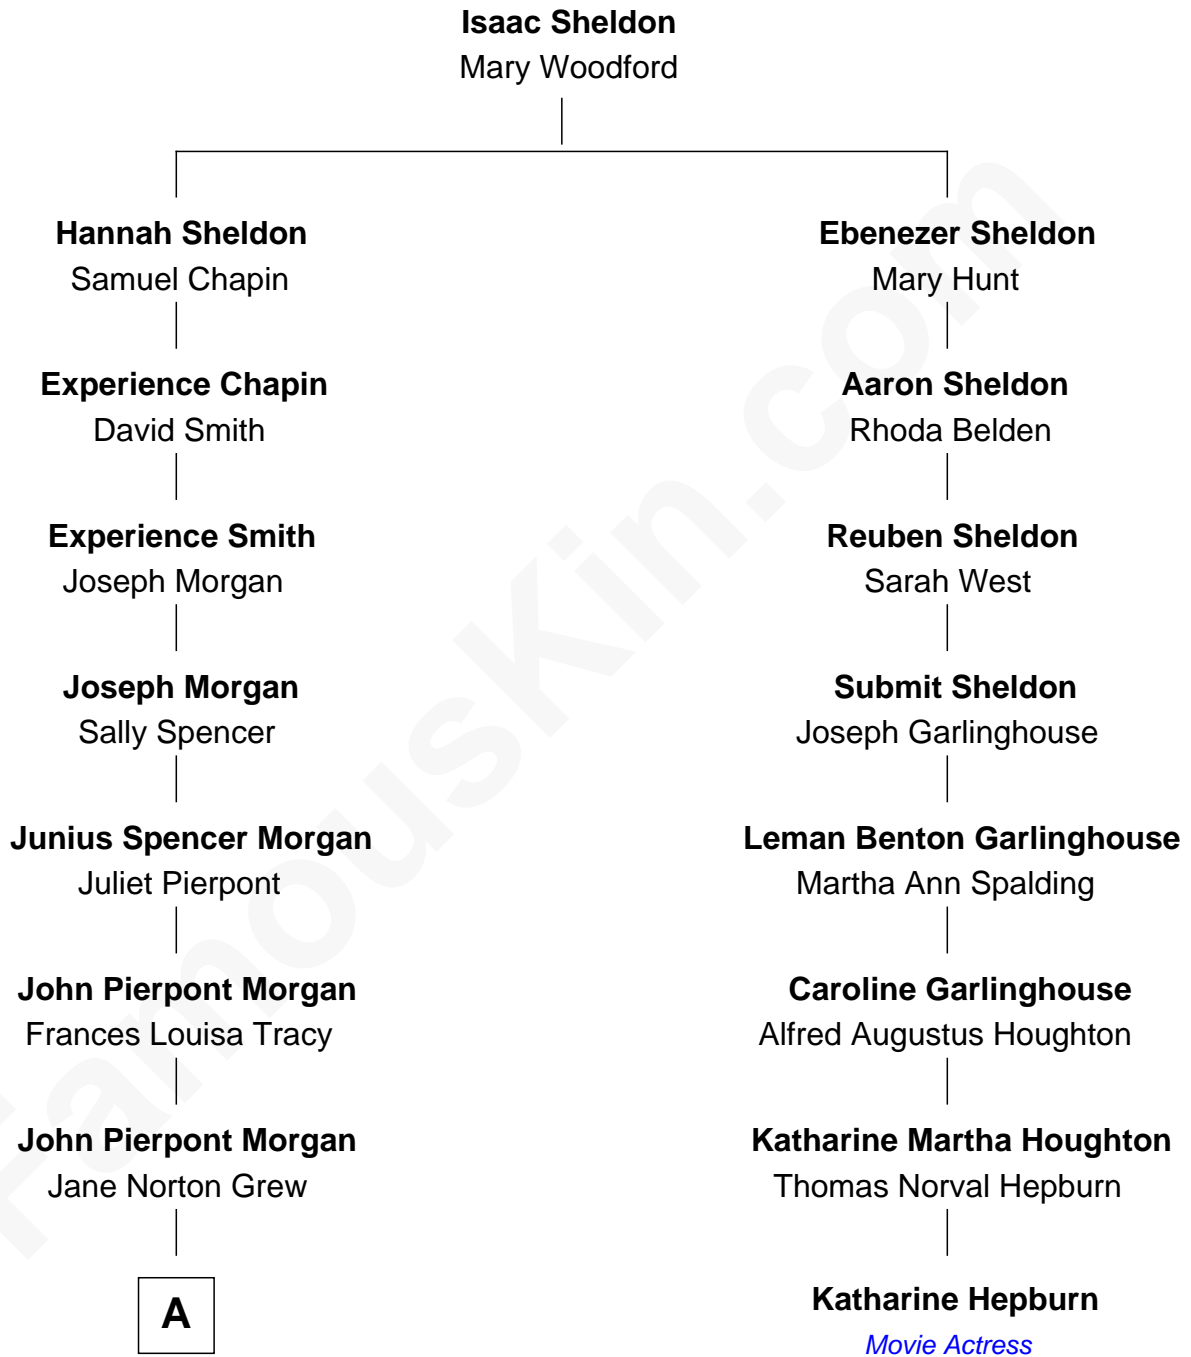

# FamousKin.com Relationship Chart of

**John Adams Morgan**  
1952 Olympic Sailing Gold Medalist

7th cousin 1 time removed of

**Katharine Hepburn**  
Movie Actress

**A**

Henry Sturgis Morgan  
Catherine Frances Lovering Adams

John Adams Morgan  
*Olympic Gold Medalist*

FamousKin.com