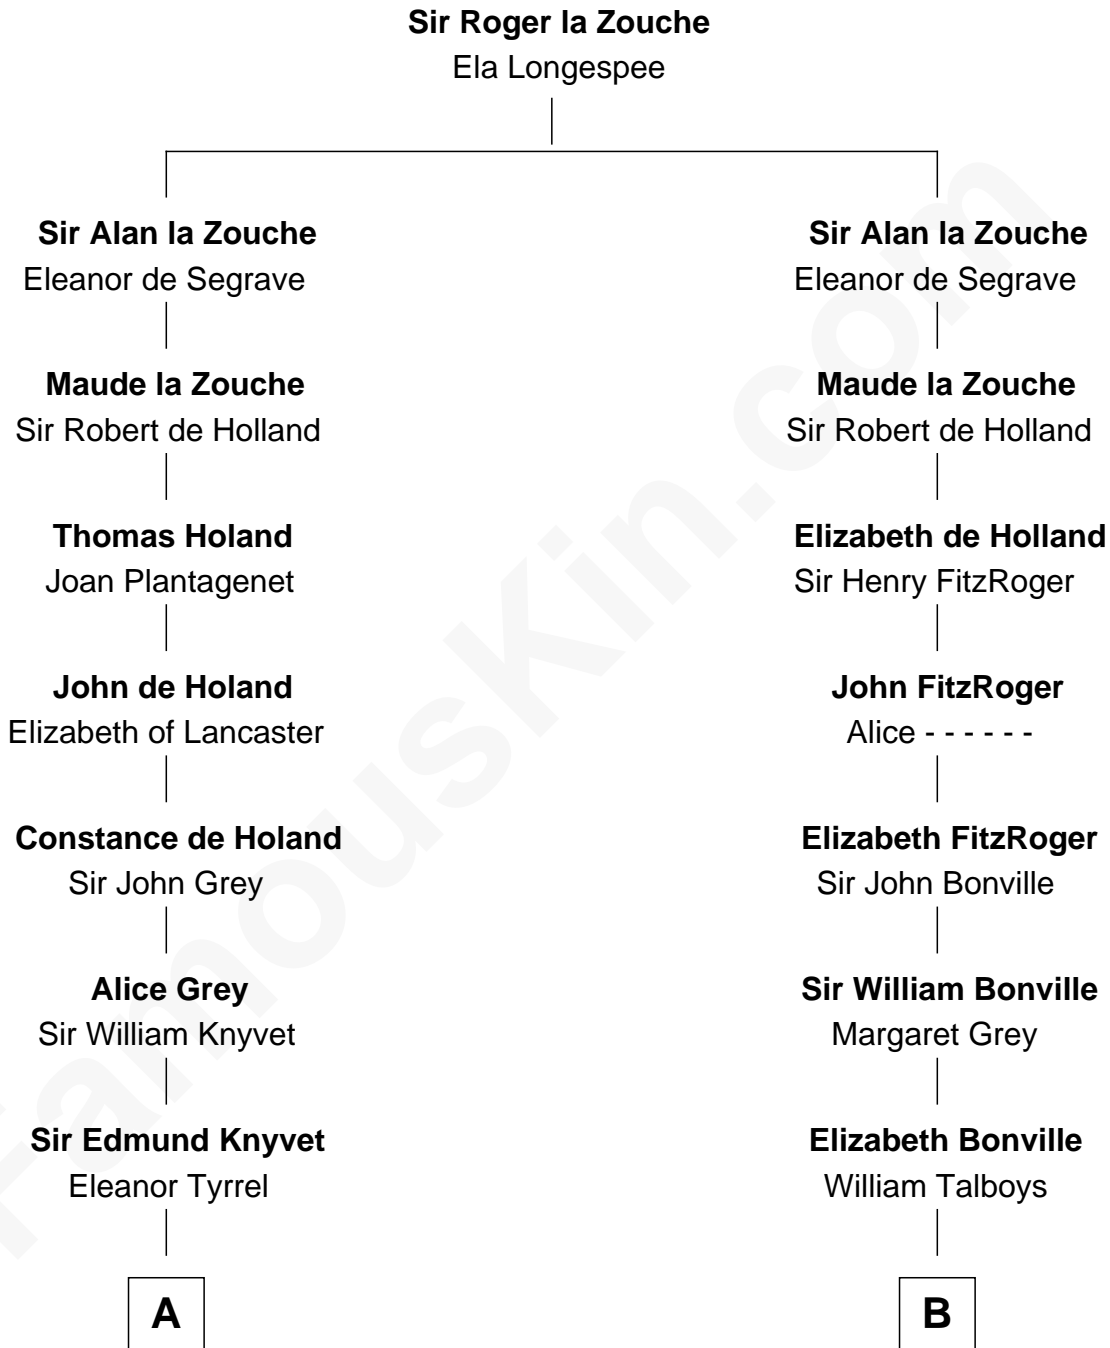

FamousKin.com

Relationship Chart of

John Adams Morgan
1952 Olympic Sailing Gold Medalist

21st cousin of

Katharine Hepburn
Movie Actress

C

Abigail Brown Brooks

Charles Francis Adams

John Quincy Adams

Frances Cadwallader Crowninshield

Charles Francis Adams

Frances Lovering

Catherine Frances Lovering Adams

Henry Sturgis Morgan

John Adams Morgan

Olympic Gold Medalist