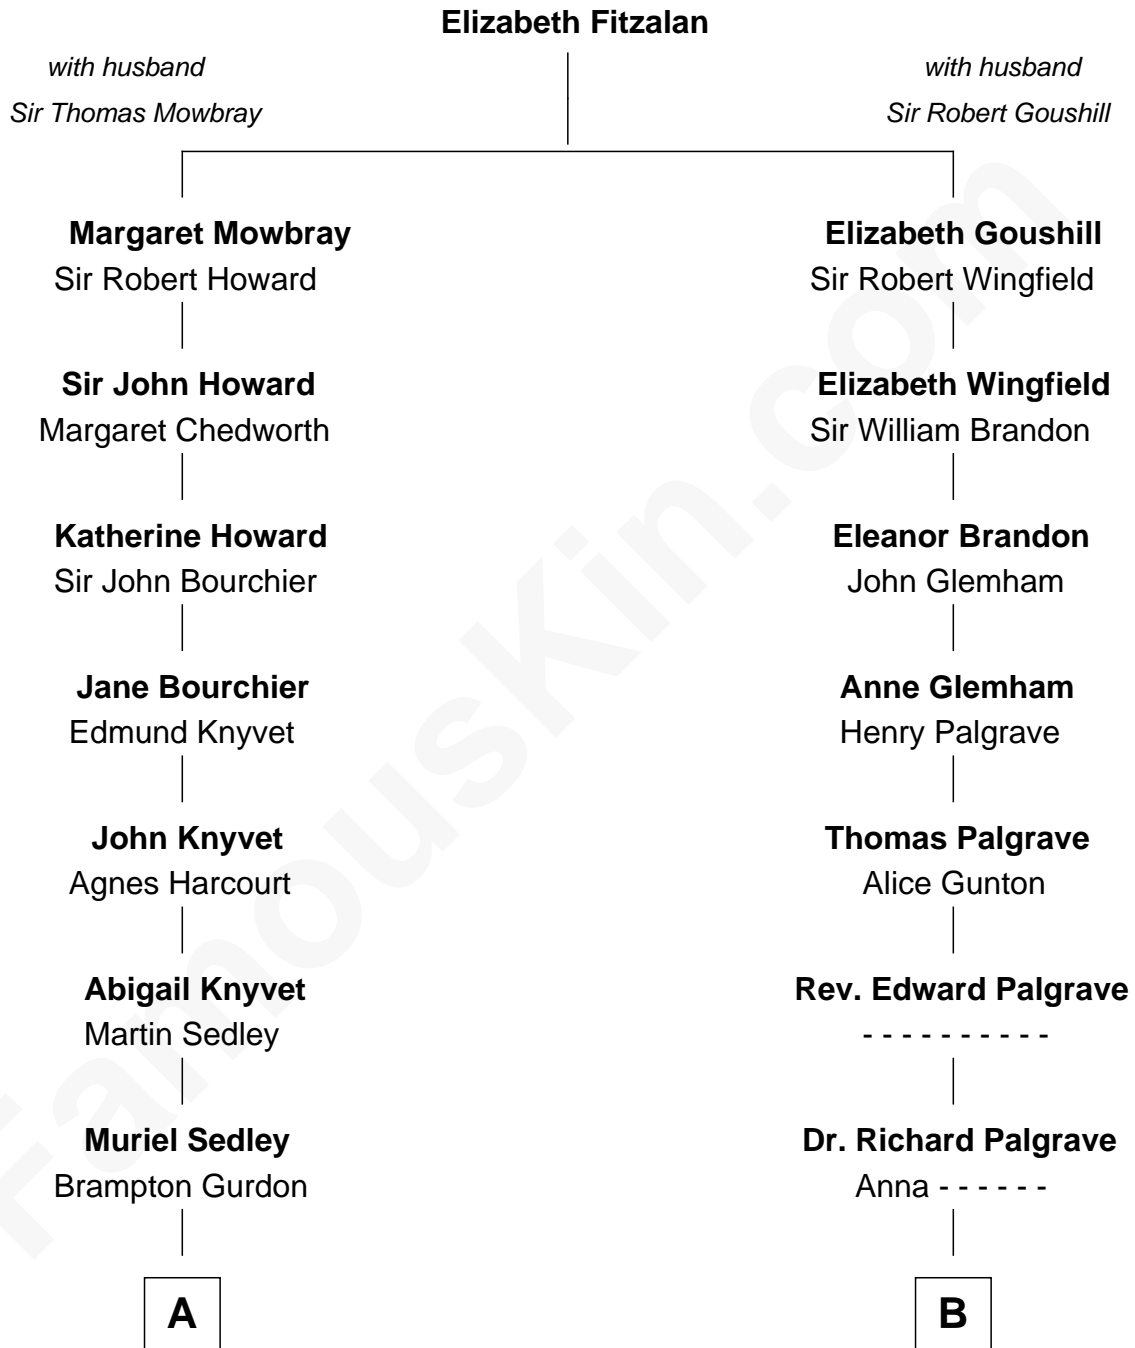

# FamousKin.com Relationship Chart of John Adams Morgan

1952 Olympic Sailing Gold Medalist

10th cousin 7 times removed of

**Roger Sherman**

Signer of the Declaration of Independence

**A**

**Muriel Gurdon**  
Richard Saltonstall

**Nathaniel Saltonstall**  
Elizabeth Ward

**Elizabeth Saltonstall**  
Rev. Rowland Cotton

**Joanna Cotton**  
Rev. John Brown

**Abigail Brown**  
Edward Brooks

**Peter Chardon Brooks**  
Ann Gorham

**Abigail Brown Brooks**  
Charles Francis Adams