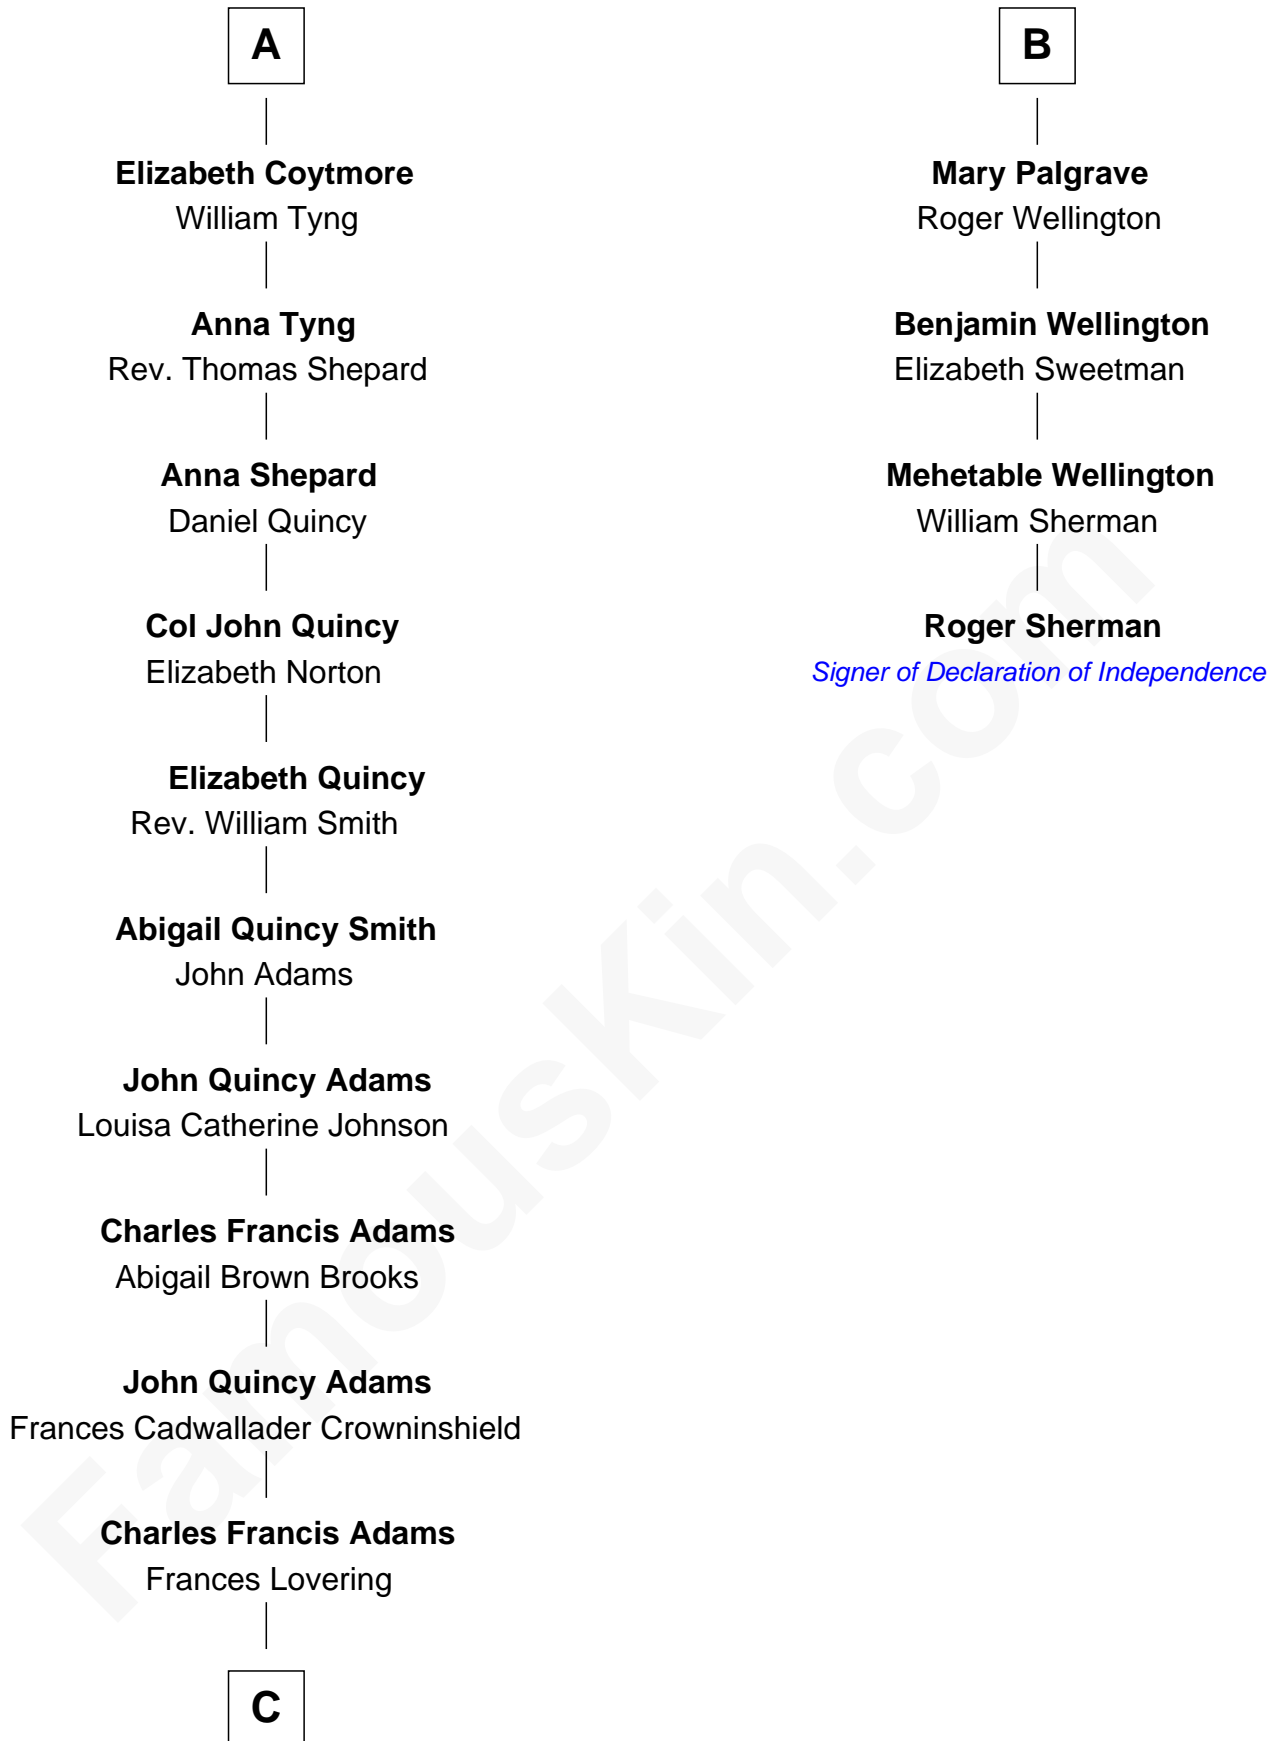

# FamousKin.com Relationship Chart of John Adams Morgan

1952 Olympic Sailing Gold Medalist

10th cousin 8 times removed of

**Roger Sherman**

Signer of the Declaration of Independence

**Sir Robert Goushill**

**Elizabeth Goushill**

Sir Robert Wingfield

**Elizabeth Wingfield**

Sir William Brandon

**Eleanor Brandon**

John Glemham

**Anne Glemham**

Henry Palgrave

**Thomas Palgrave**

Alice Gunton

**Rev. Edward Palgrave**

-----

**Dr. Richard Palgrave**

Anna -----

**B**

**C**