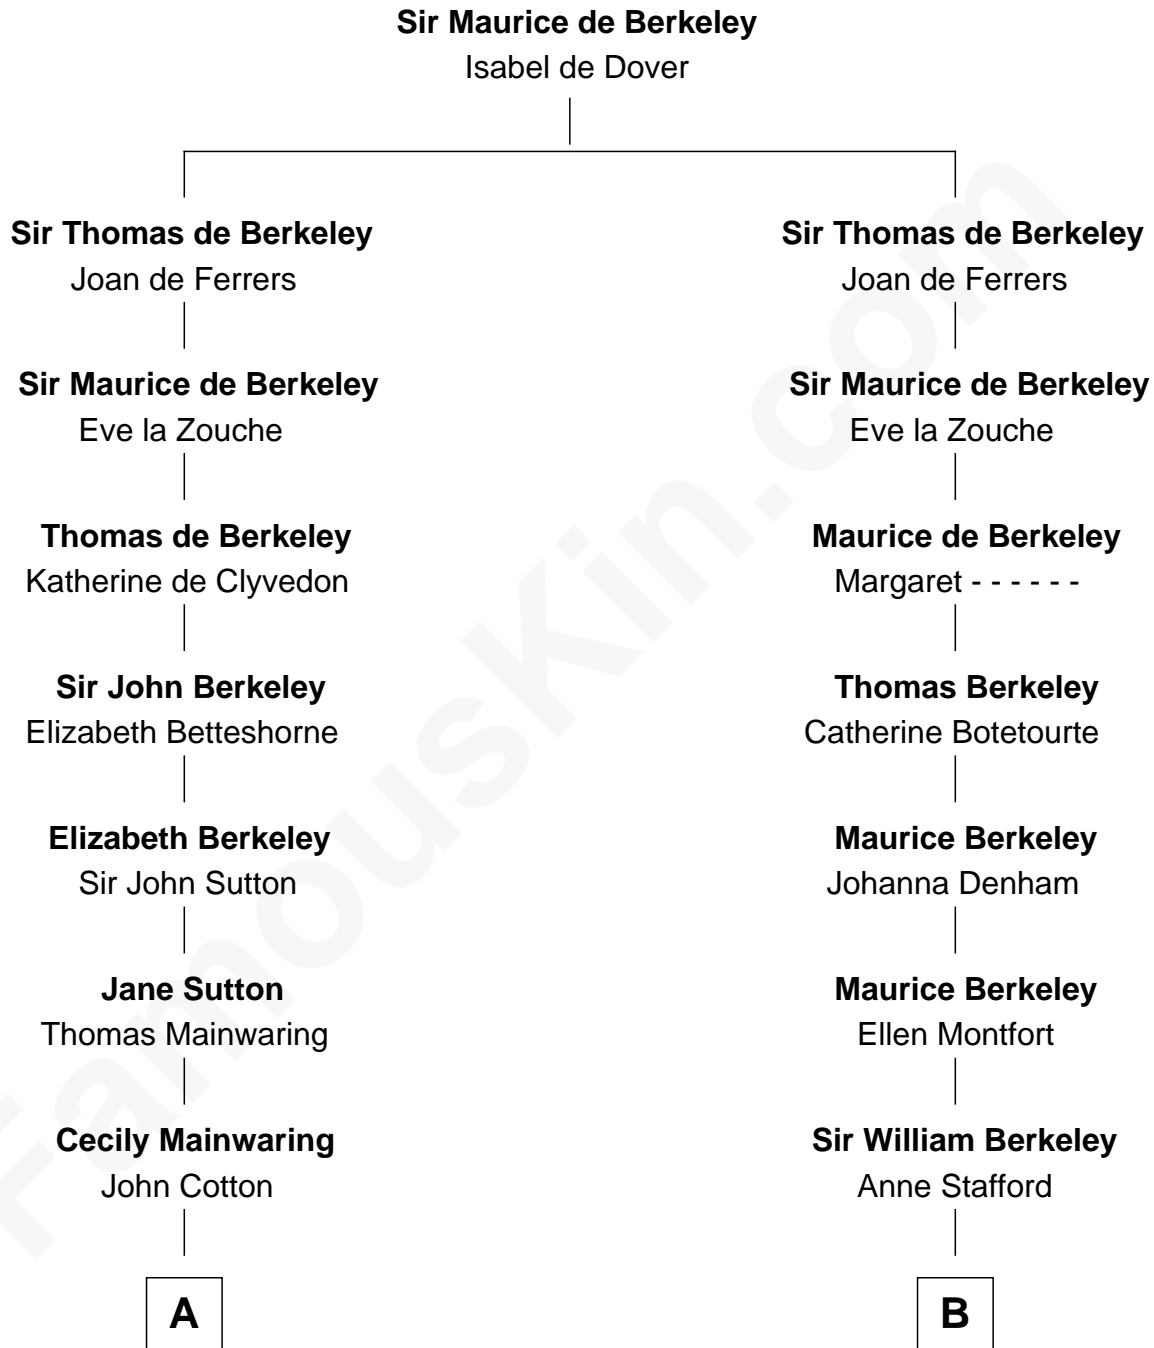

## Relationship Chart of

### John Adams Morgan

1952 Olympic Sailing Gold Medalist

20th cousin of

### General Douglas MacArthur

U.S. Army - World War II

**C**

**Frances Louisa Tracy**

John Pierpont Morgan

**John Pierpont Morgan**

Jane Norton Grew

**Henry Sturgis Morgan**