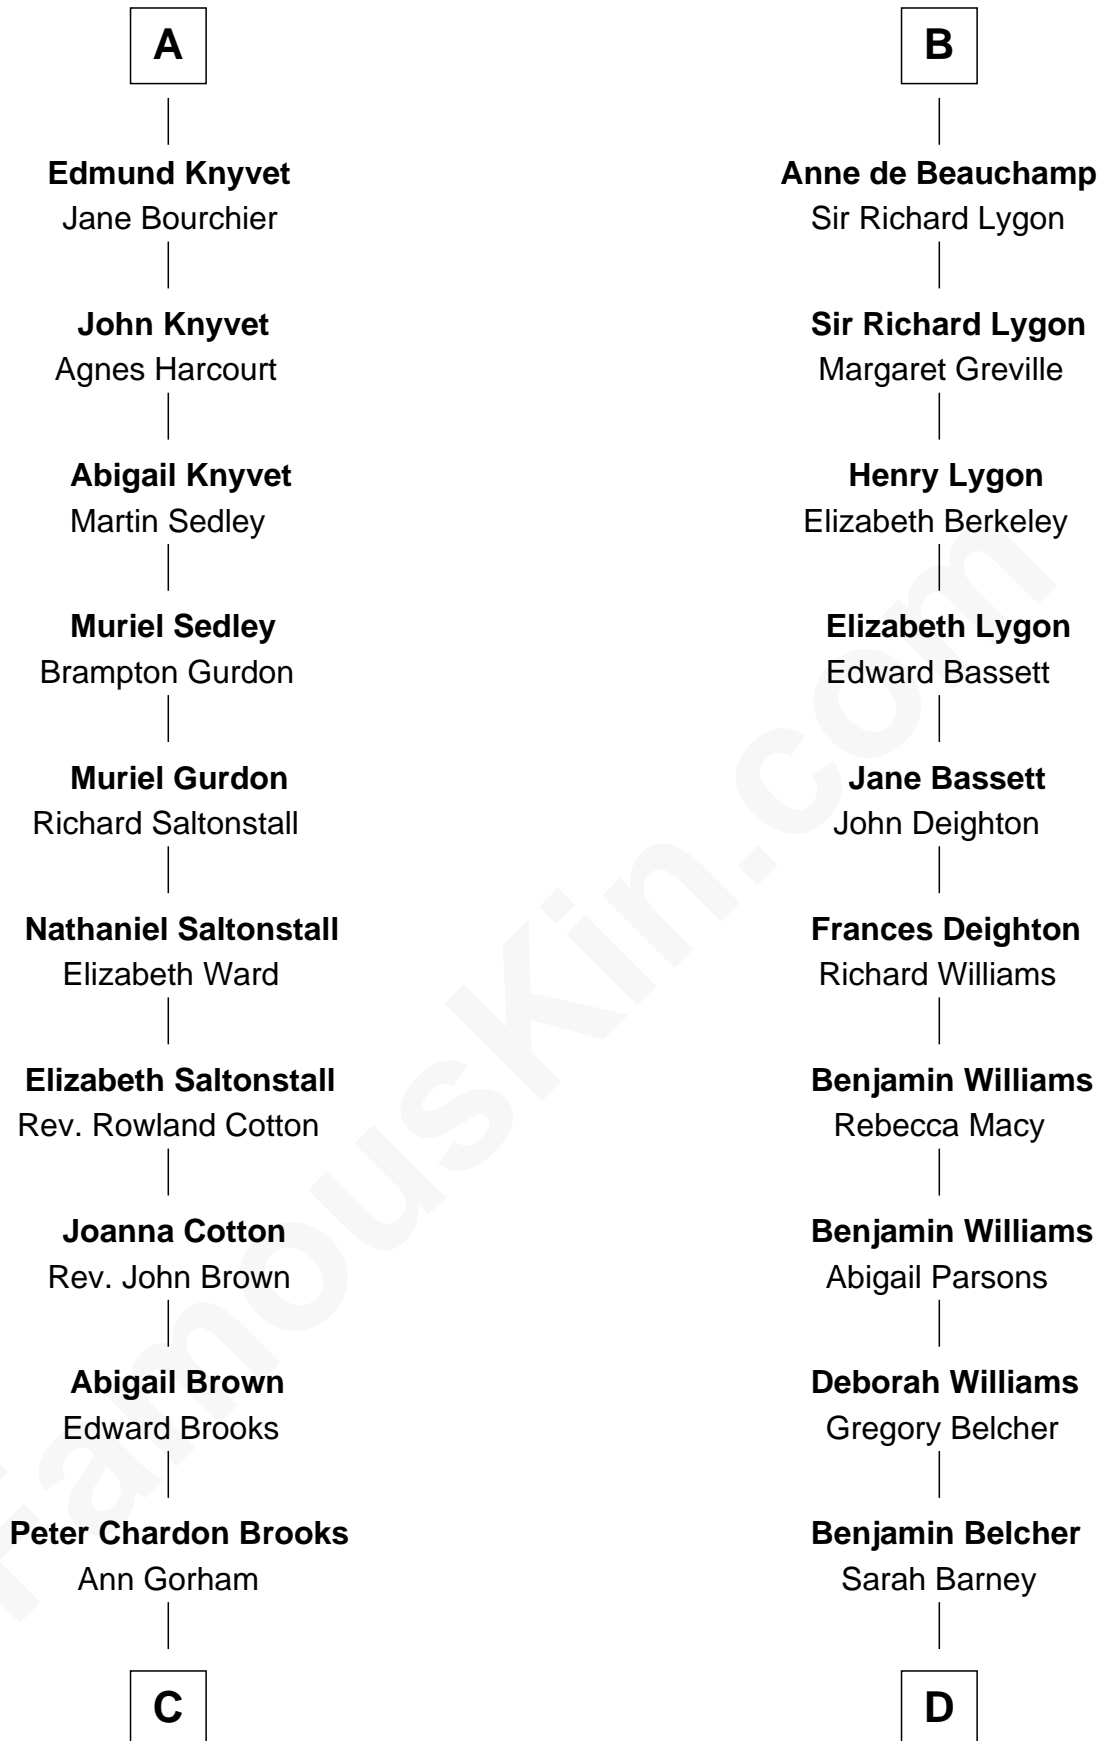

# FamousKin.com Relationship Chart of

**John Adams Morgan**  
*1952 Olympic Sailing Gold Medalist*

20th cousin 1 time removed of

**General Douglas MacArthur**  
*U.S. Army - World War II*

**Nicholas de Stafford**

**C**

**Abigail Brown Brooks**

Charles Francis Adams

**John Quincy Adams**

Frances Cadwallader Crowninshield

**Charles Francis Adams**

Frances Lovering

**Catherine Frances Lovering Adams**