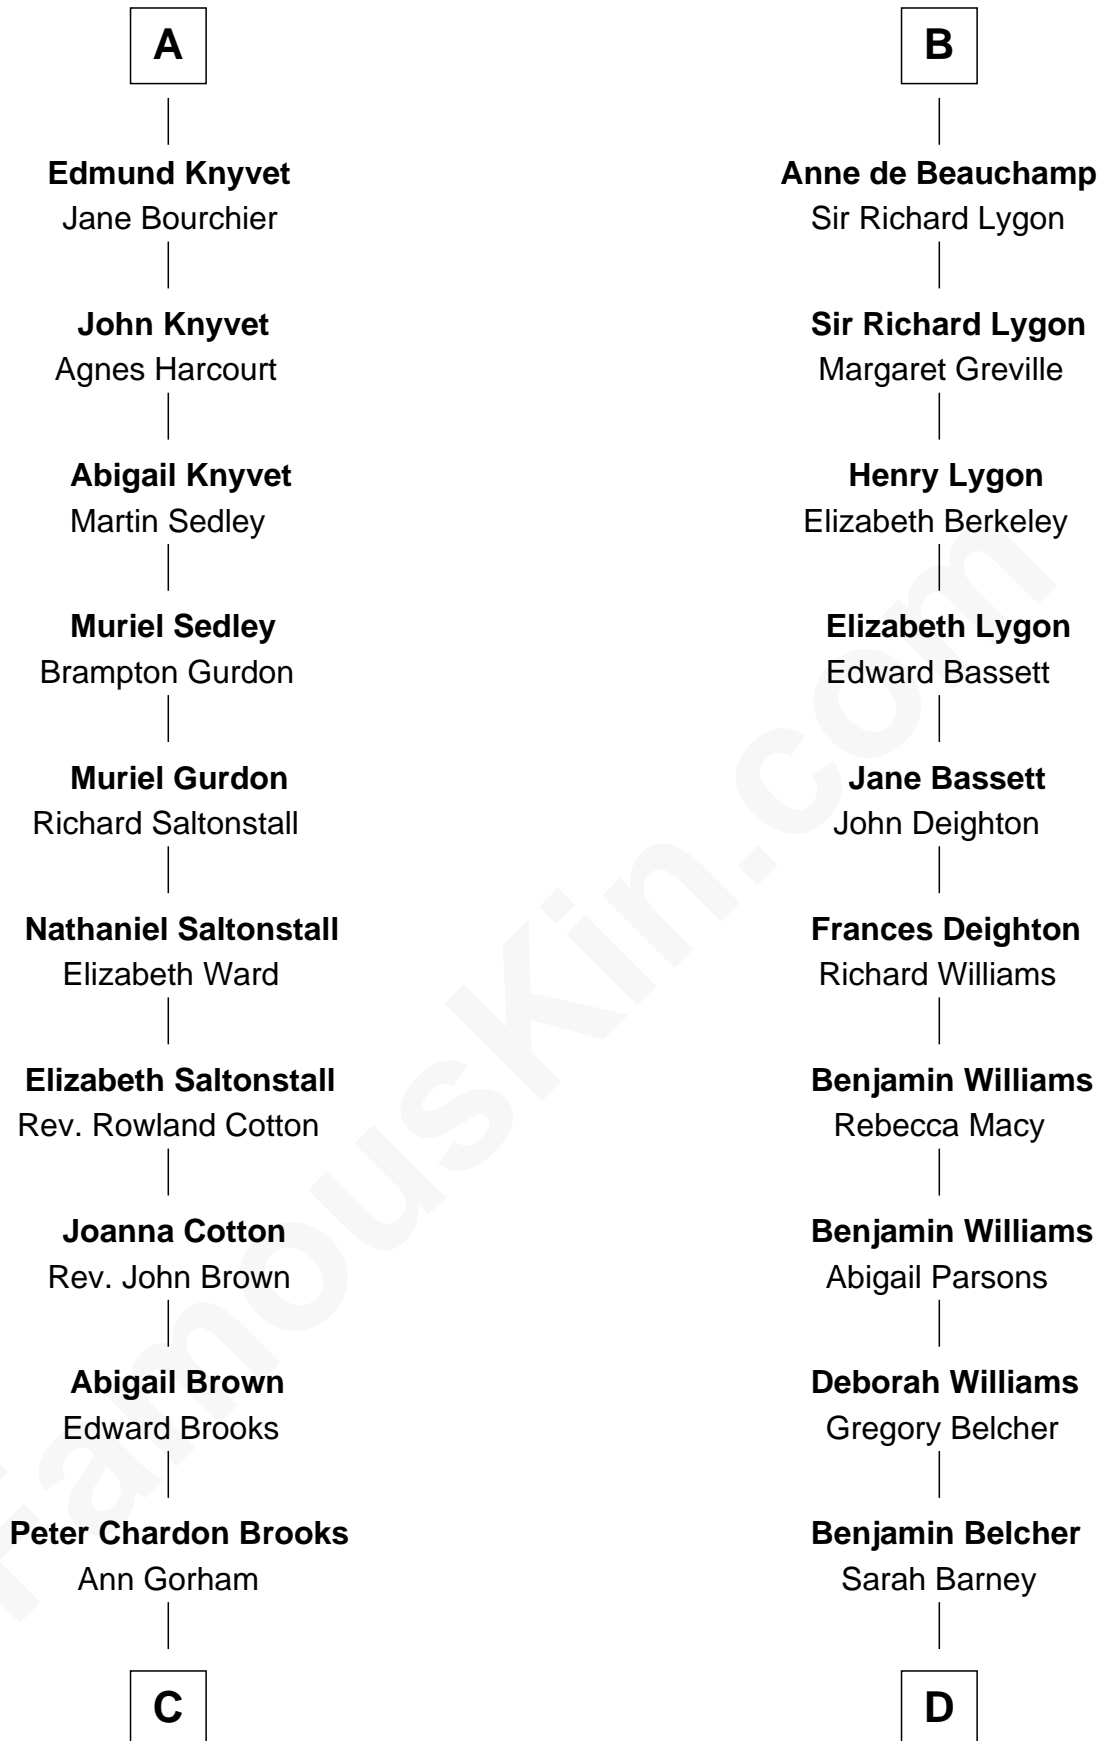

FamousKin.com Relationship Chart of

John Adams Morgan
1952 Olympic Sailing Gold Medalist

20th cousin 1 time removed of

General Douglas MacArthur
U.S. Army - World War II

C

Abigail Brown Brooks
Charles Francis Adams

John Quincy Adams
Frances Cadwallader Crowninshield

Charles Francis Adams
Frances Lovering

Catherine Frances Lovering Adams
Henry Sturgis Morgan

John Adams Morgan
Olympic Gold Medalist

D

Benjamin Barney Belcher
Olive - - - - -