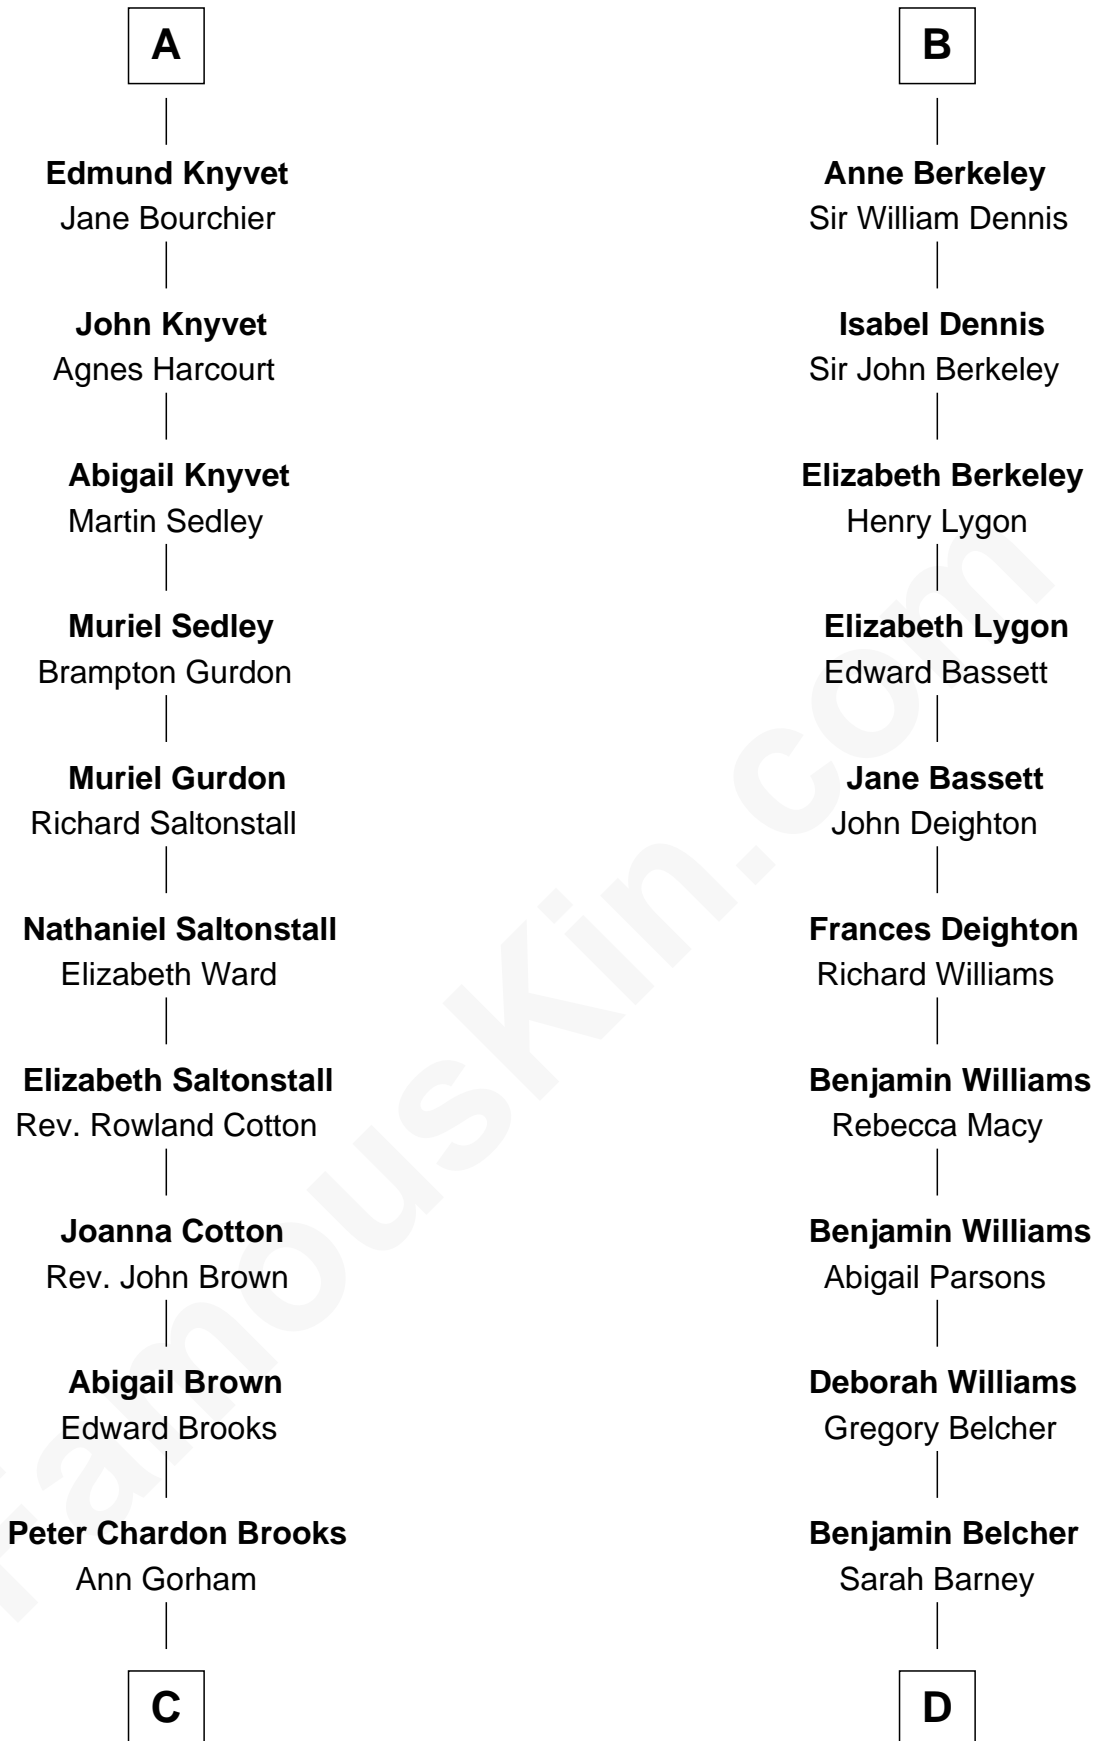

# FamousKin.com Relationship Chart of

**John Adams Morgan**  
*1952 Olympic Sailing Gold Medalist*

20th cousin 1 time removed of

**General Douglas MacArthur**  
*U.S. Army - World War II*

**C**

**Abigail Brown Brooks**  
Charles Francis Adams

**John Quincy Adams**  
Frances Cadwallader Crowninshield

**Charles Francis Adams**  
Frances Lovering

**Catherine Frances Lovering Adams**  
Henry Sturgis Morgan

**John Adams Morgan**  
*Olympic Gold Medalist*

**D**

**Benjamin Barney Belcher**  
Olive - - - - -

**Aurelia Belcher**  
Arthur MacArthur

**Gen. Arthur MacArthur**  
Mary Pinckney Hardy

**General Douglas MacArthur**  
*U.S. Army - World War II*

FamousKin.com