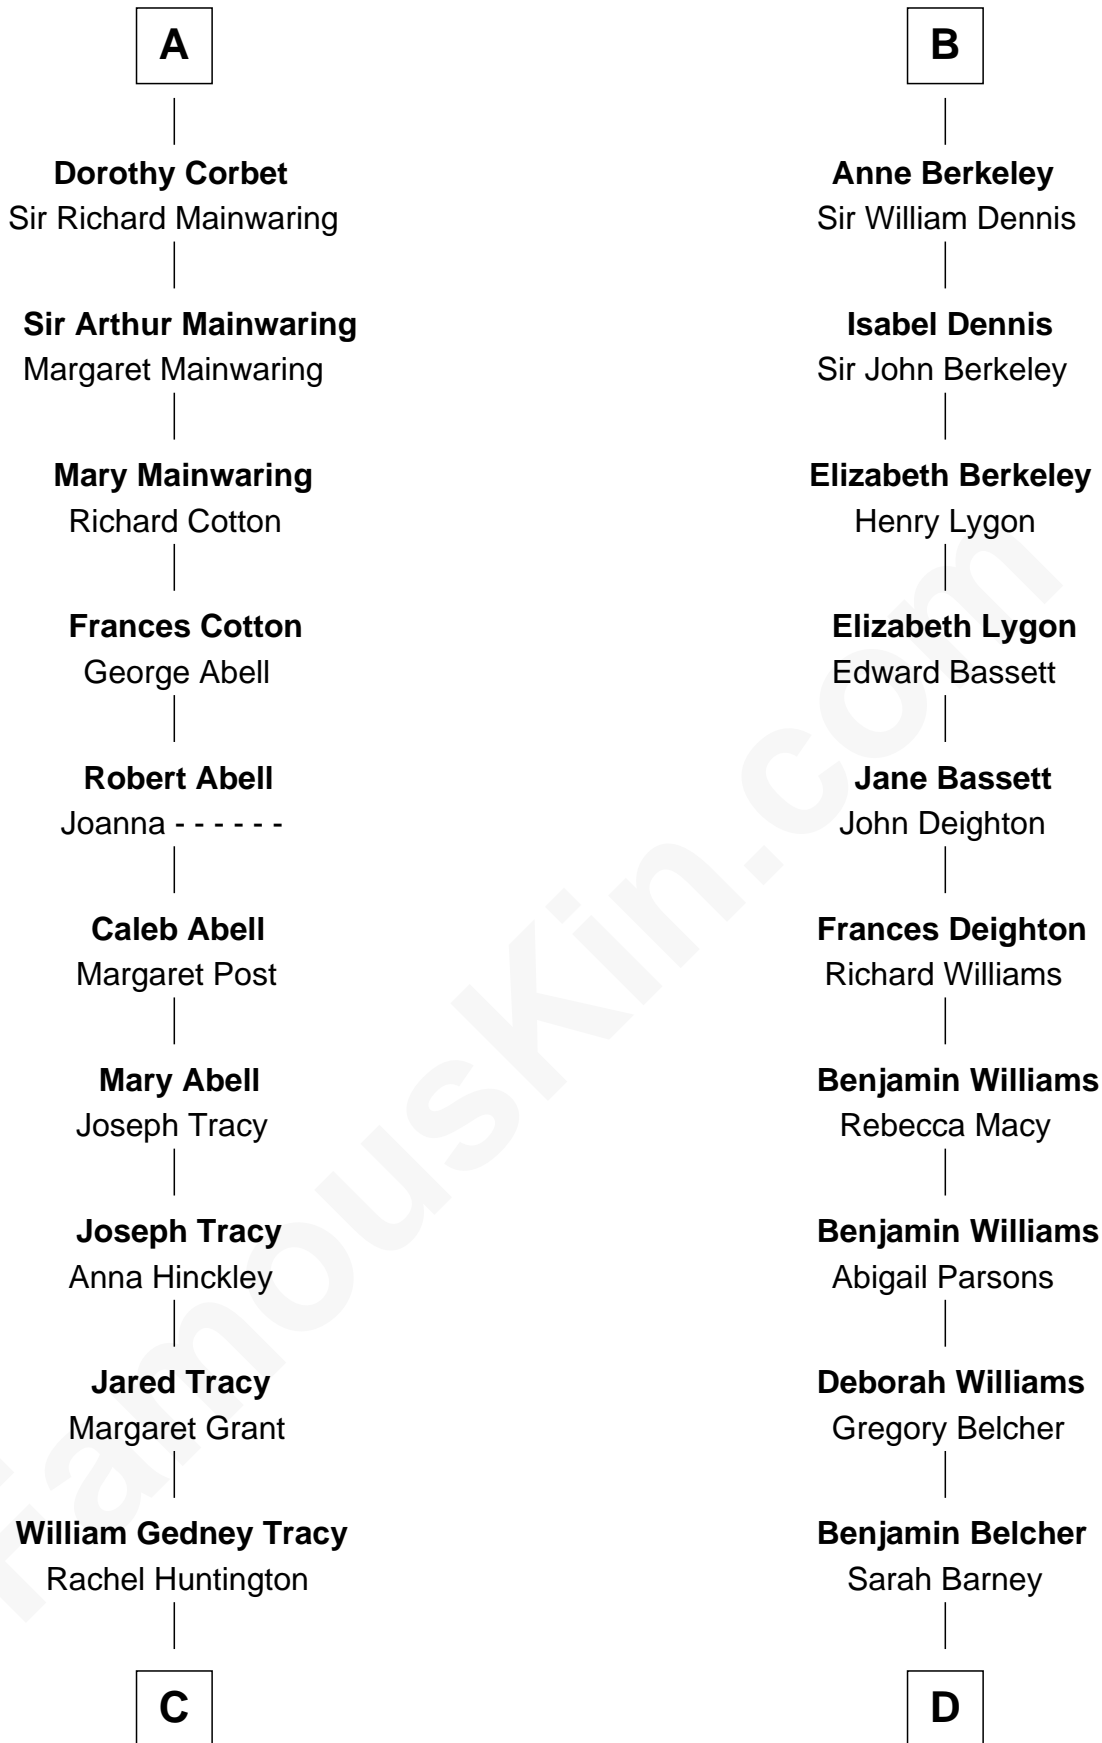

FamousKin.com Relationship Chart of

John Adams Morgan
1952 Olympic Sailing Gold Medalist

20th cousin 1 time removed of

General Douglas MacArthur
U.S. Army - World War II

C

Charles F. Tracy
Louisa Kirkland

Frances Louisa Tracy
John Pierpont Morgan

John Pierpont Morgan
Jane Norton Grew

Henry Sturgis Morgan
Catherine Frances Lovering Adams

John Adams Morgan
Olympic Gold Medalist

D

Benjamin Barney Belcher
Olive -----

Aurelia Belcher
Arthur MacArthur

Gen. Arthur MacArthur
Mary Pinckney Hardy