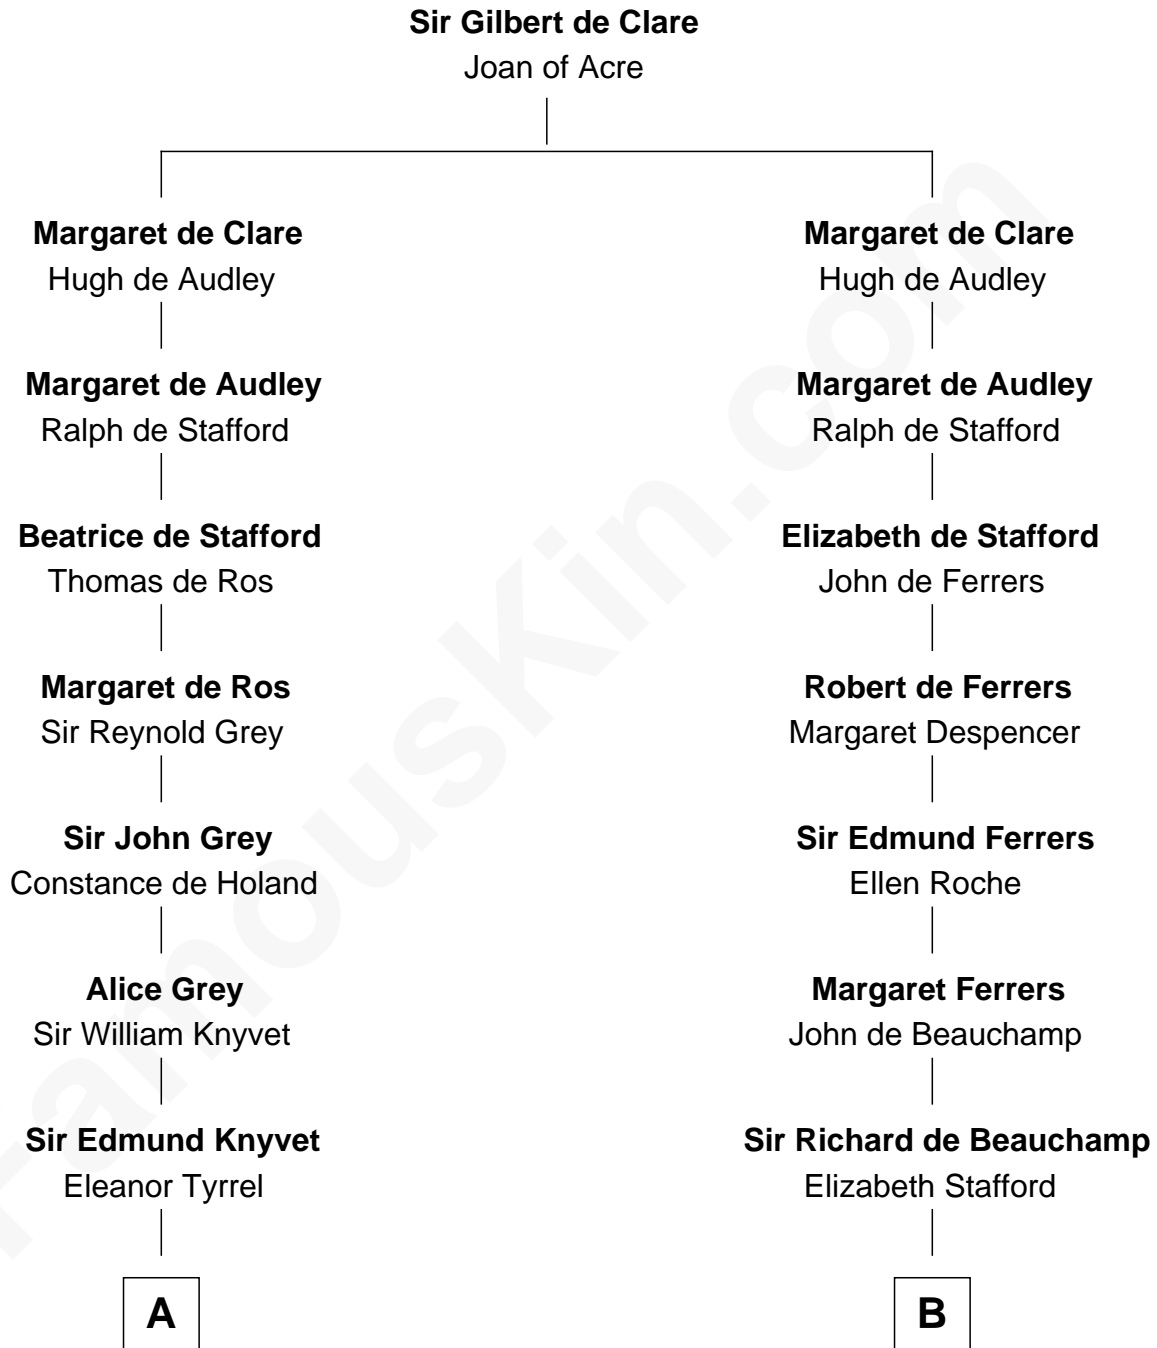

FamousKin.com Relationship Chart of John Adams Morgan

1952 Olympic Sailing Gold Medalist

20th cousin 1 time removed of

General Douglas MacArthur

U.S. Army - World War II

C

Abigail Brown Brooks
Charles Francis Adams

John Quincy Adams
Frances Cadwallader Crowninshield

Charles Francis Adams
Frances Lovering

Catherine Frances Lovering Adams
Henry Sturgis Morgan

John Adams Morgan
Olympic Gold Medalist

D

Benjamin Barney Belcher
Olive - - - - -