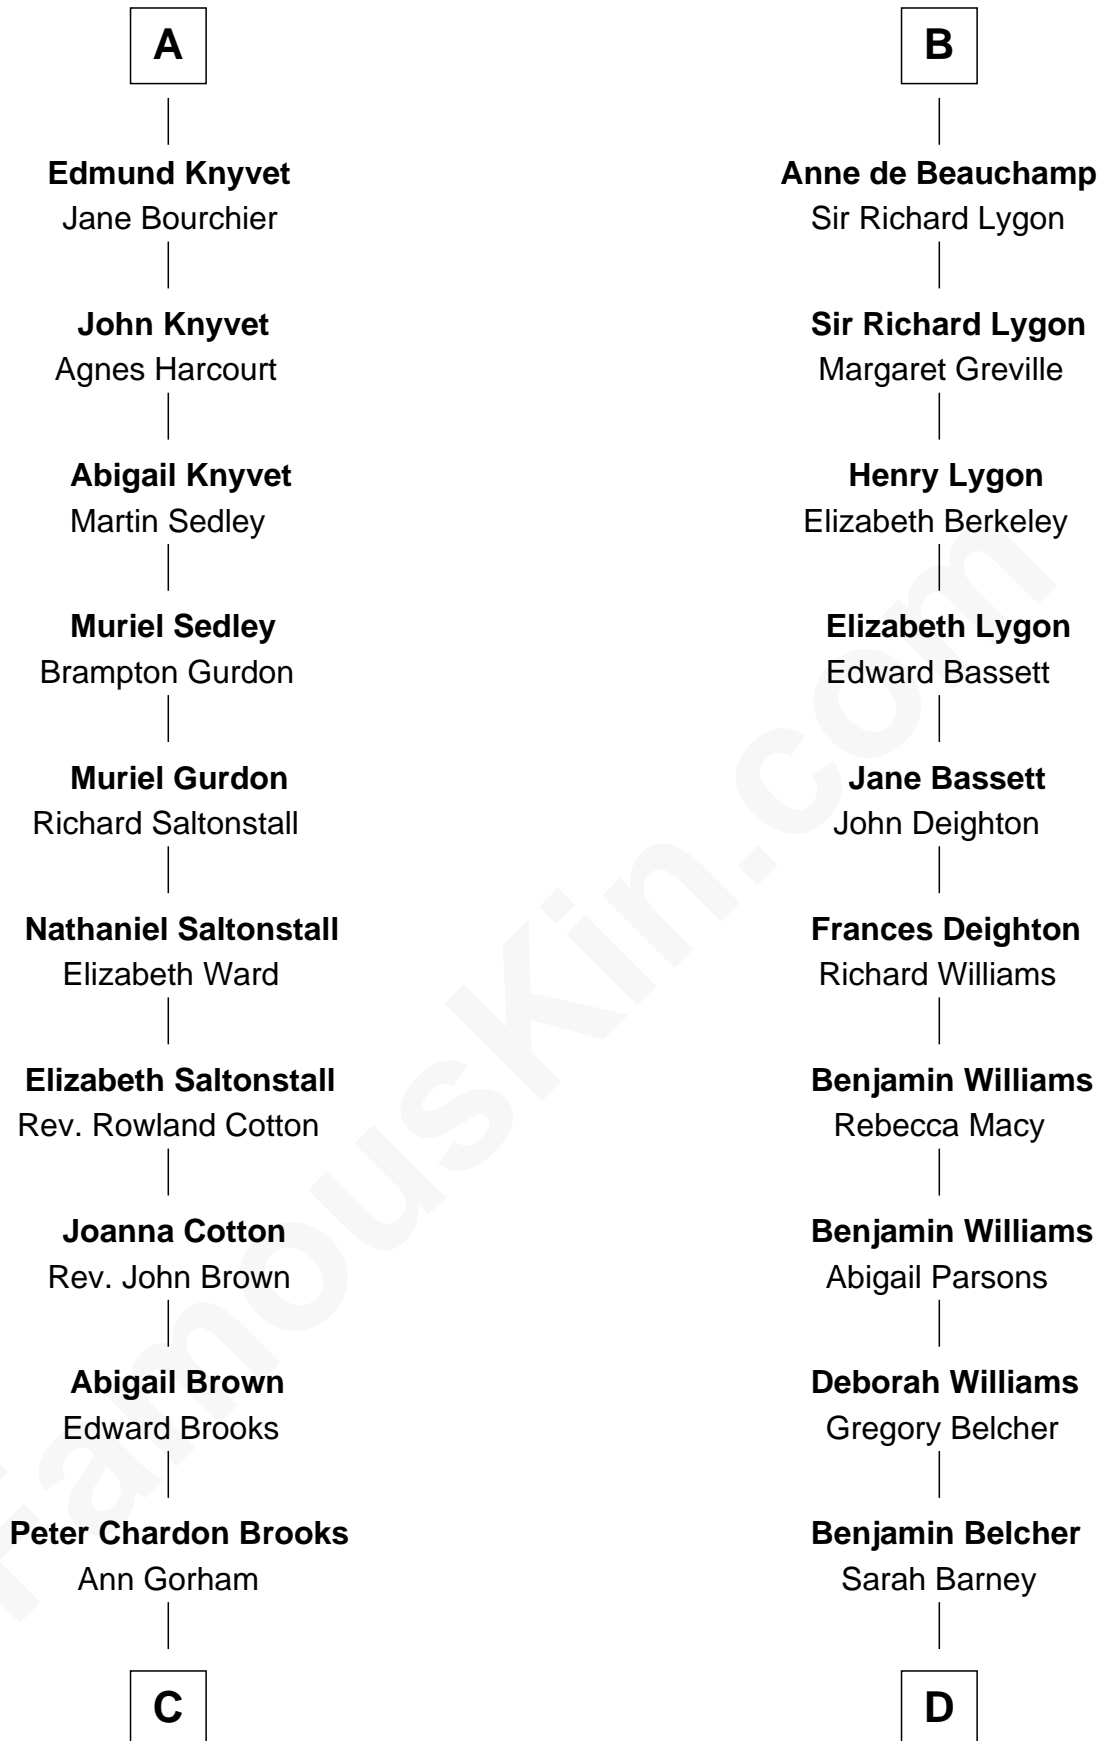

FamousKin.com Relationship Chart of John Adams Morgan

1952 Olympic Sailing Gold Medalist

20th cousin 1 time removed of

General Douglas MacArthur

U.S. Army - World War II

C

Abigail Brown Brooks
Charles Francis Adams

John Quincy Adams
Frances Cadwallader Crowninshield

Charles Francis Adams
Frances Lovering

Catherine Frances Lovering Adams
Henry Sturgis Morgan

John Adams Morgan
Olympic Gold Medalist

D

Benjamin Barney Belcher
Olive - - - - -