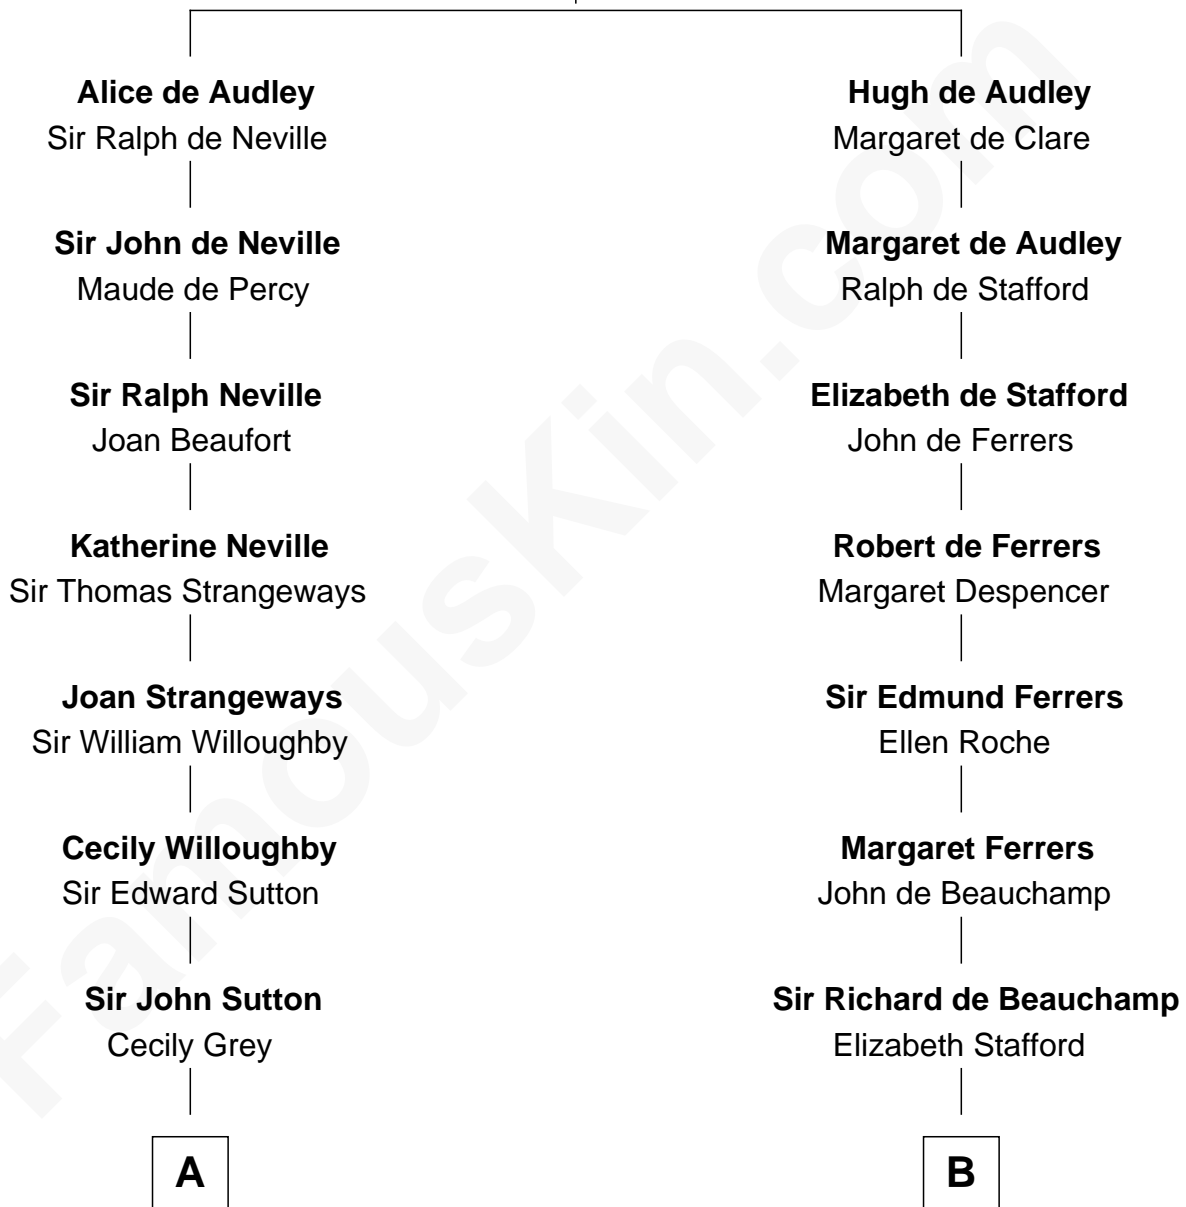

FamousKin.com Relationship Chart of

John Adams Morgan
1952 Olympic Sailing Gold Medalist

19th cousin 1 time removed of

General Douglas MacArthur
U.S. Army - World War II

Sir Hugh I de Audley
Iseult de Mortimer