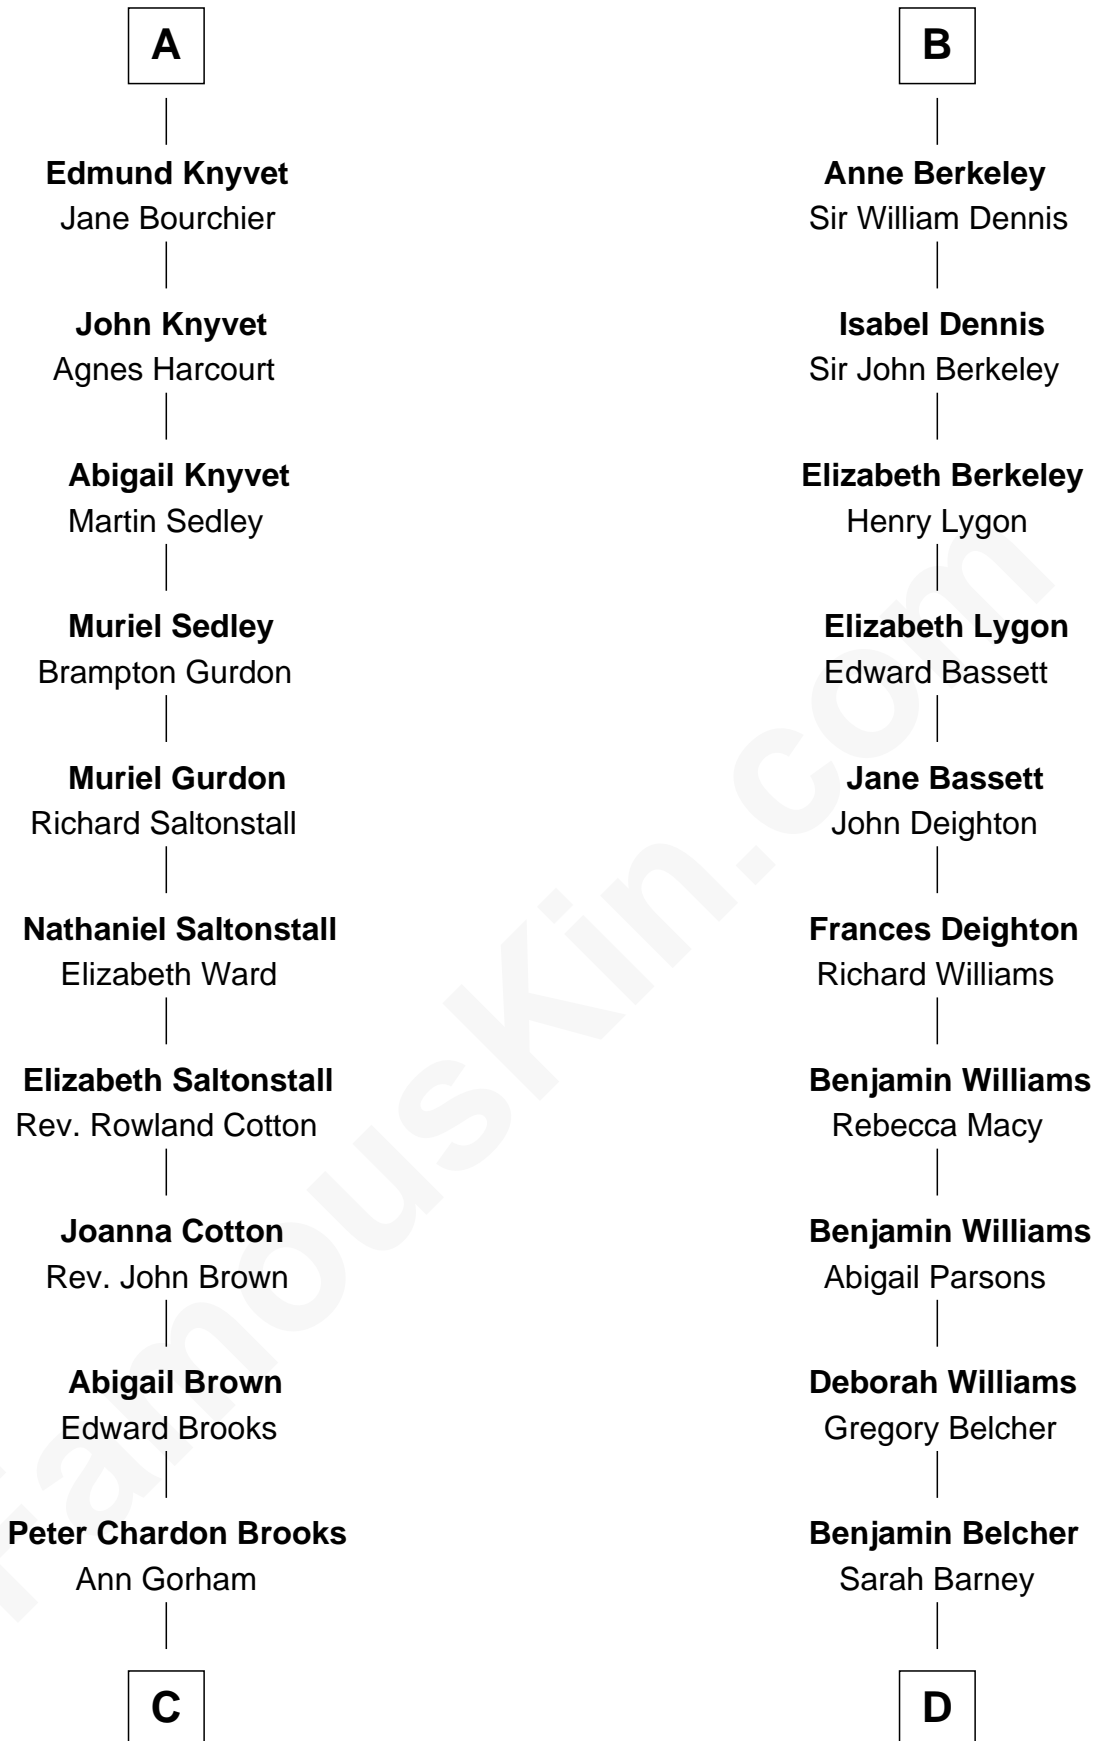

# FamousKin.com Relationship Chart of

**John Adams Morgan**  
1952 Olympic Sailing Gold Medalist

20th cousin 1 time removed of

**General Douglas MacArthur**  
U.S. Army - World War II

**C**

**Abigail Brown Brooks**  
Charles Francis Adams

**John Quincy Adams**  
Frances Cadwallader Crowninshield

**Charles Francis Adams**  
Frances Lovering

**Catherine Frances Lovering Adams**  
Henry Sturgis Morgan

**John Adams Morgan**  
*Olympic Gold Medalist*

**D**

**Benjamin Barney Belcher**  
Olive - - - - -

**Aurelia Belcher**  
Arthur MacArthur

**Gen. Arthur MacArthur**  
Mary Pinckney Hardy

**General Douglas MacArthur**  
*U.S. Army - World War II*

FamousKin.com