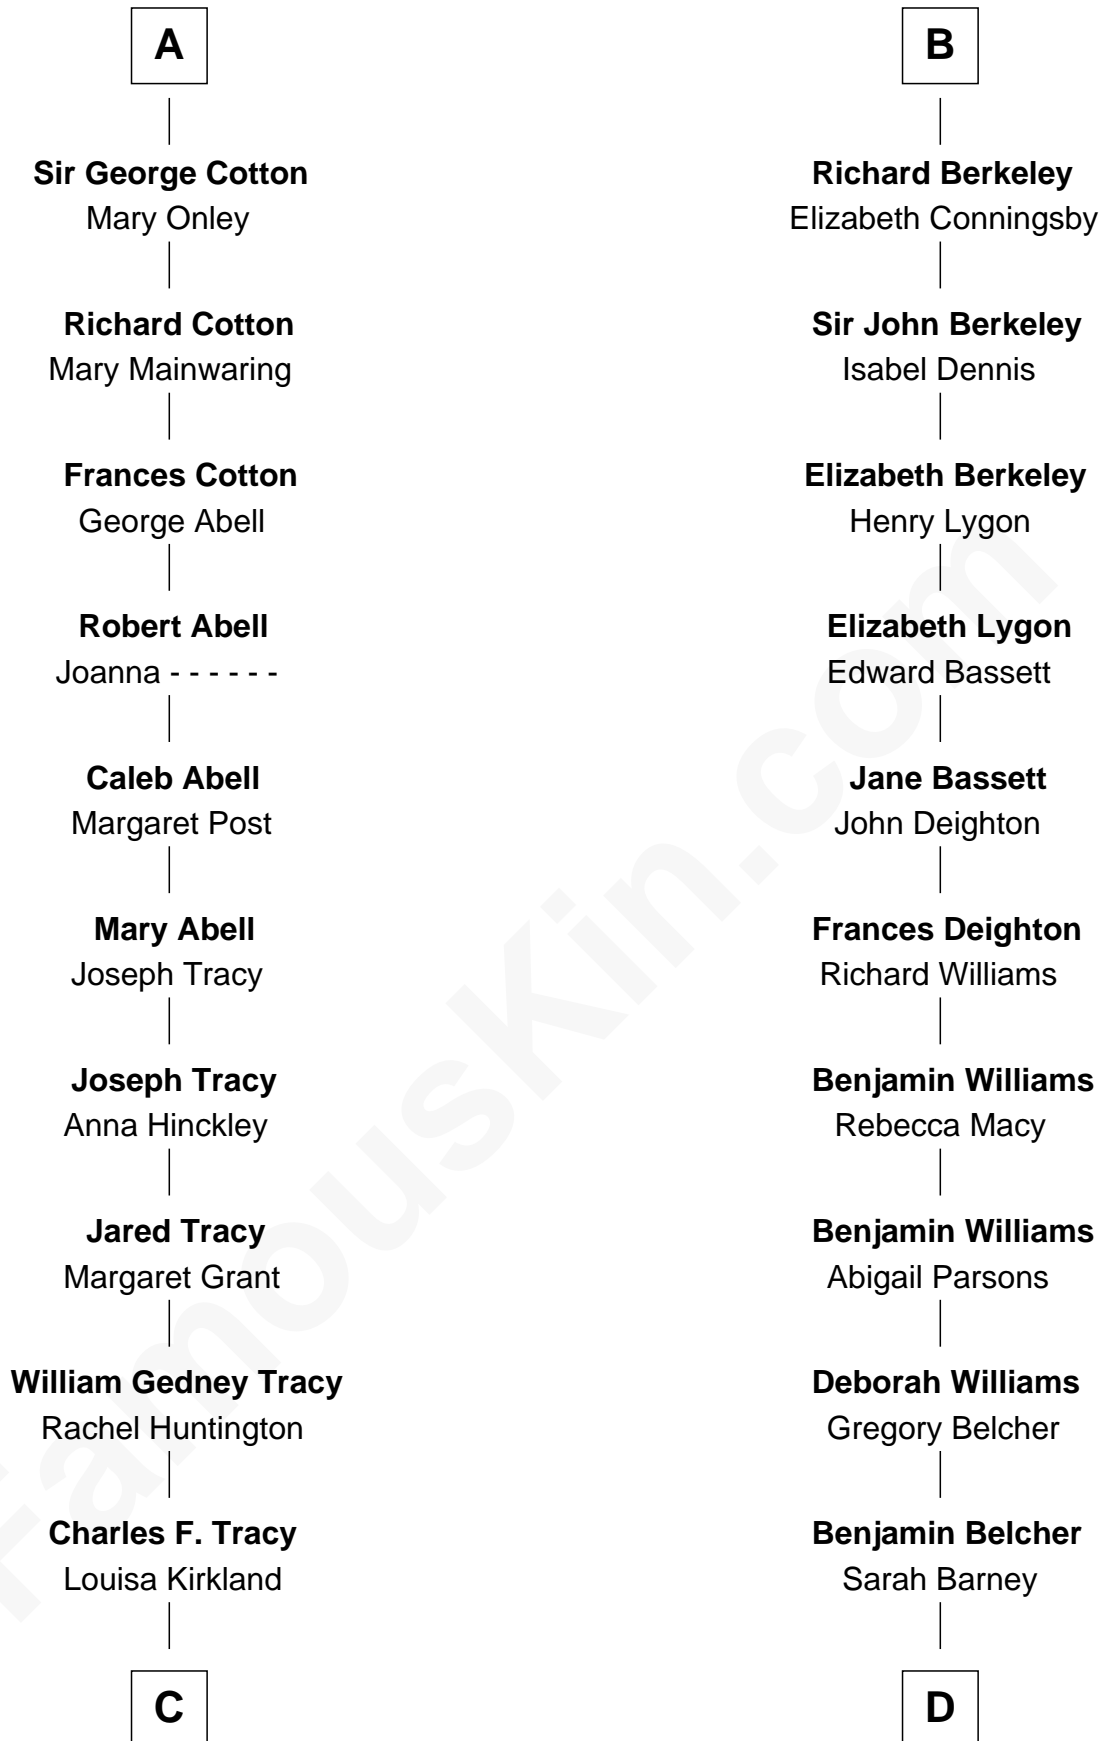

FamousKin.com

Relationship Chart of

John Adams Morgan

1952 Olympic Sailing Gold Medalist

20th cousin of

General Douglas MacArthur

U.S. Army - World War II

C