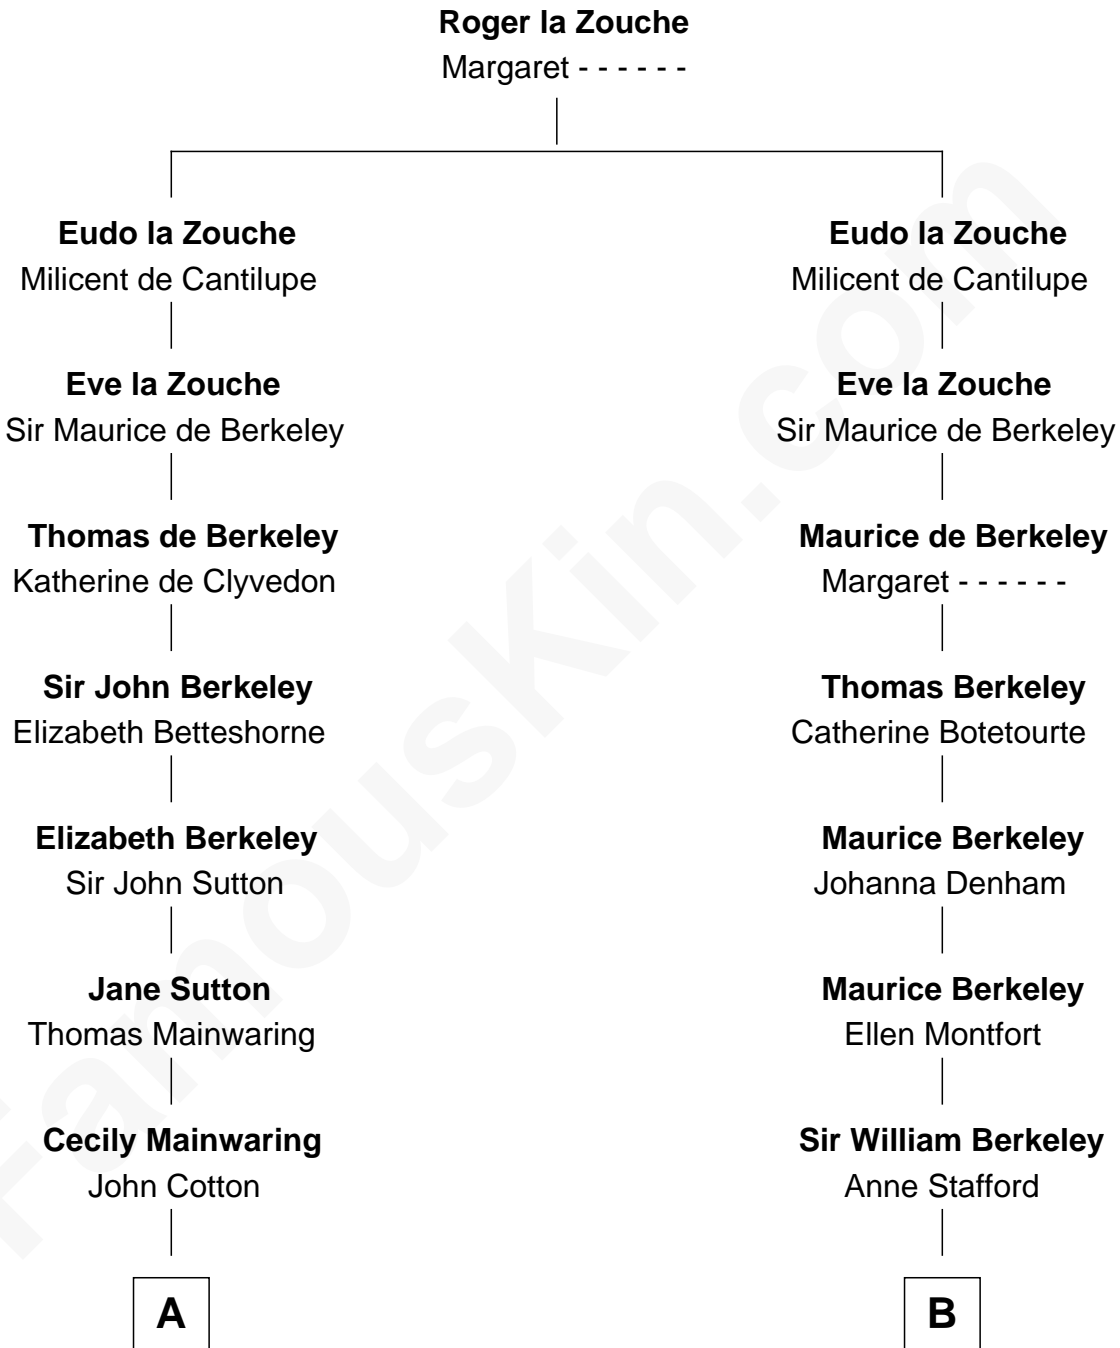

FamousKin.com

Relationship Chart of

John Adams Morgan

1952 Olympic Sailing Gold Medalist

20th cousin of

General Douglas MacArthur

U.S. Army - World War II

C

Frances Louisa Tracy

John Pierpont Morgan

John Pierpont Morgan

Jane Norton Grew

Henry Sturgis Morgan

Catherine Frances Lovering Adams

John Adams Morgan

Olympic Gold Medalist