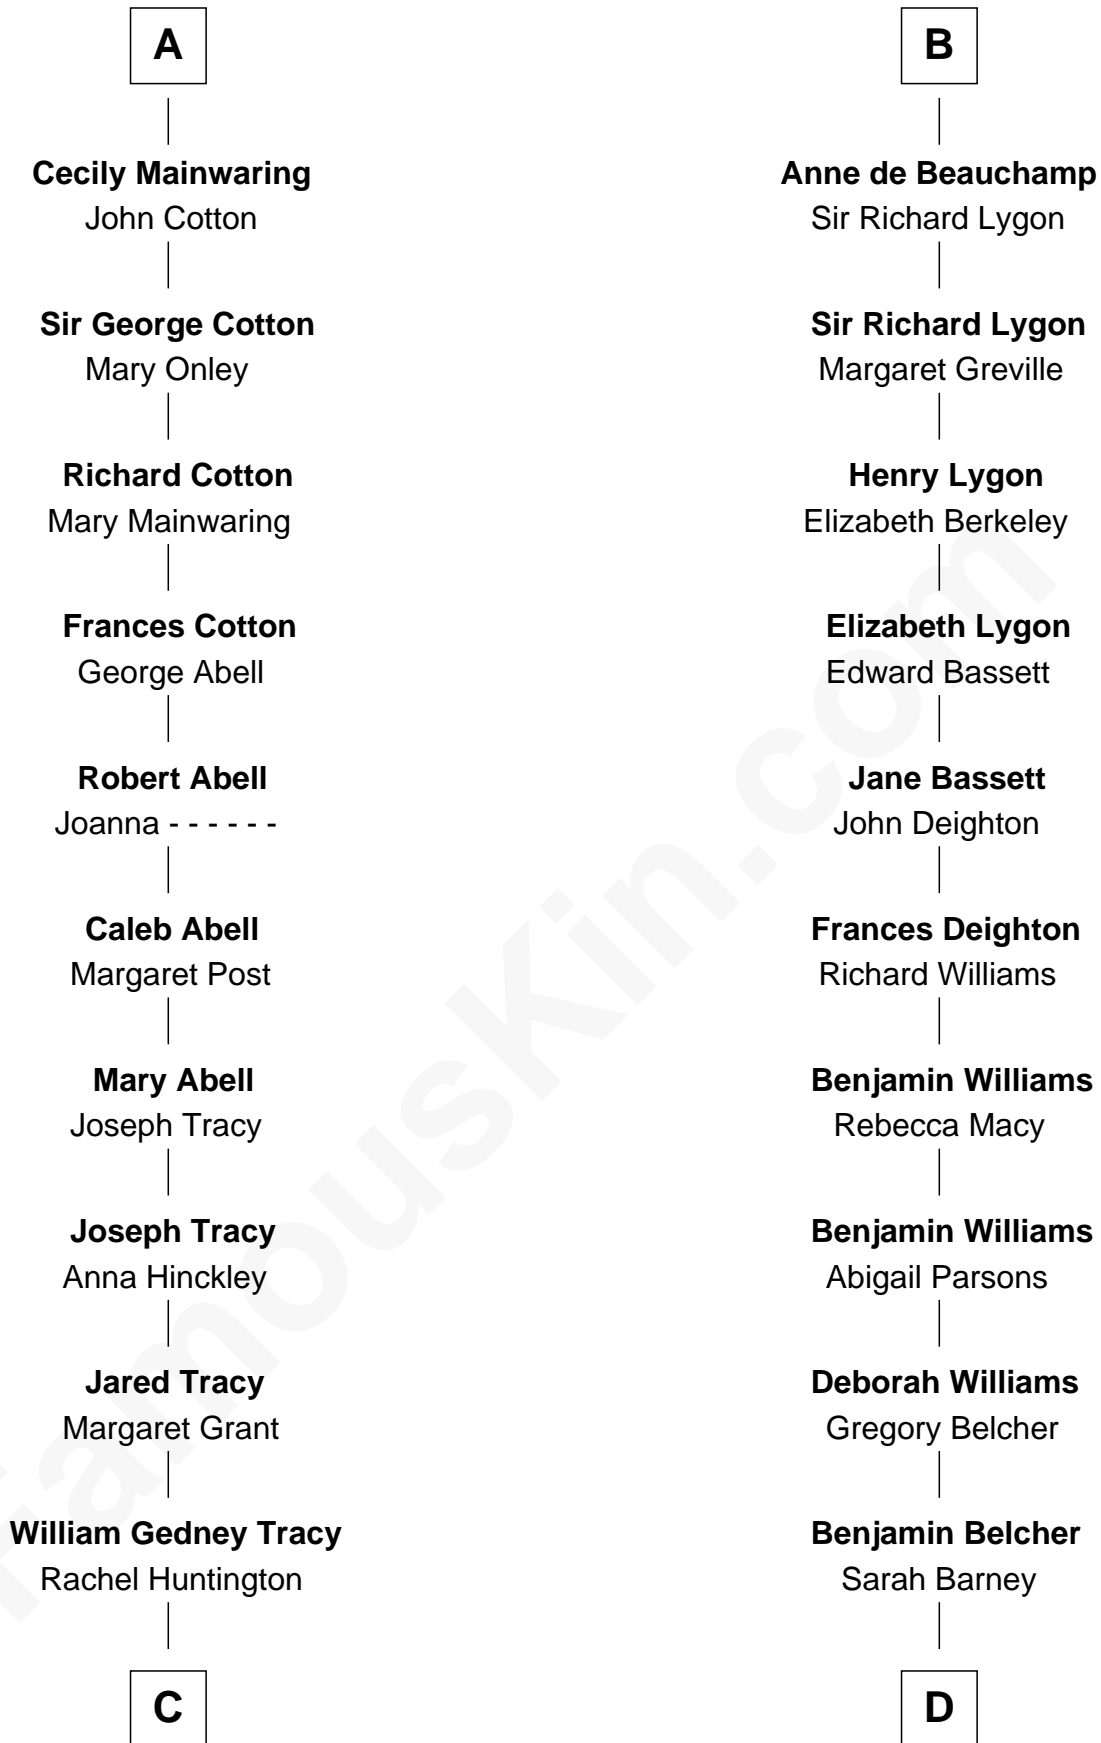

# FamousKin.com Relationship Chart of

**John Adams Morgan**  
*1952 Olympic Sailing Gold Medalist*

20th cousin 1 time removed of

**General Douglas MacArthur**  
*U.S. Army - World War II*

**C**

**Charles F. Tracy**  
Louisa Kirkland

**Frances Louisa Tracy**  
John Pierpont Morgan

**John Pierpont Morgan**  
Jane Norton Grew

**Henry Sturgis Morgan**  
Catherine Frances Lovering Adams

**John Adams Morgan**  
*Olympic Gold Medalist*

**D**

**Benjamin Barney Belcher**  
Olive -----

**Aurelia Belcher**  
Arthur MacArthur

**Gen. Arthur MacArthur**  
Mary Pinckney Hardy

**General Douglas MacArthur**  
*U.S. Army - World War II*