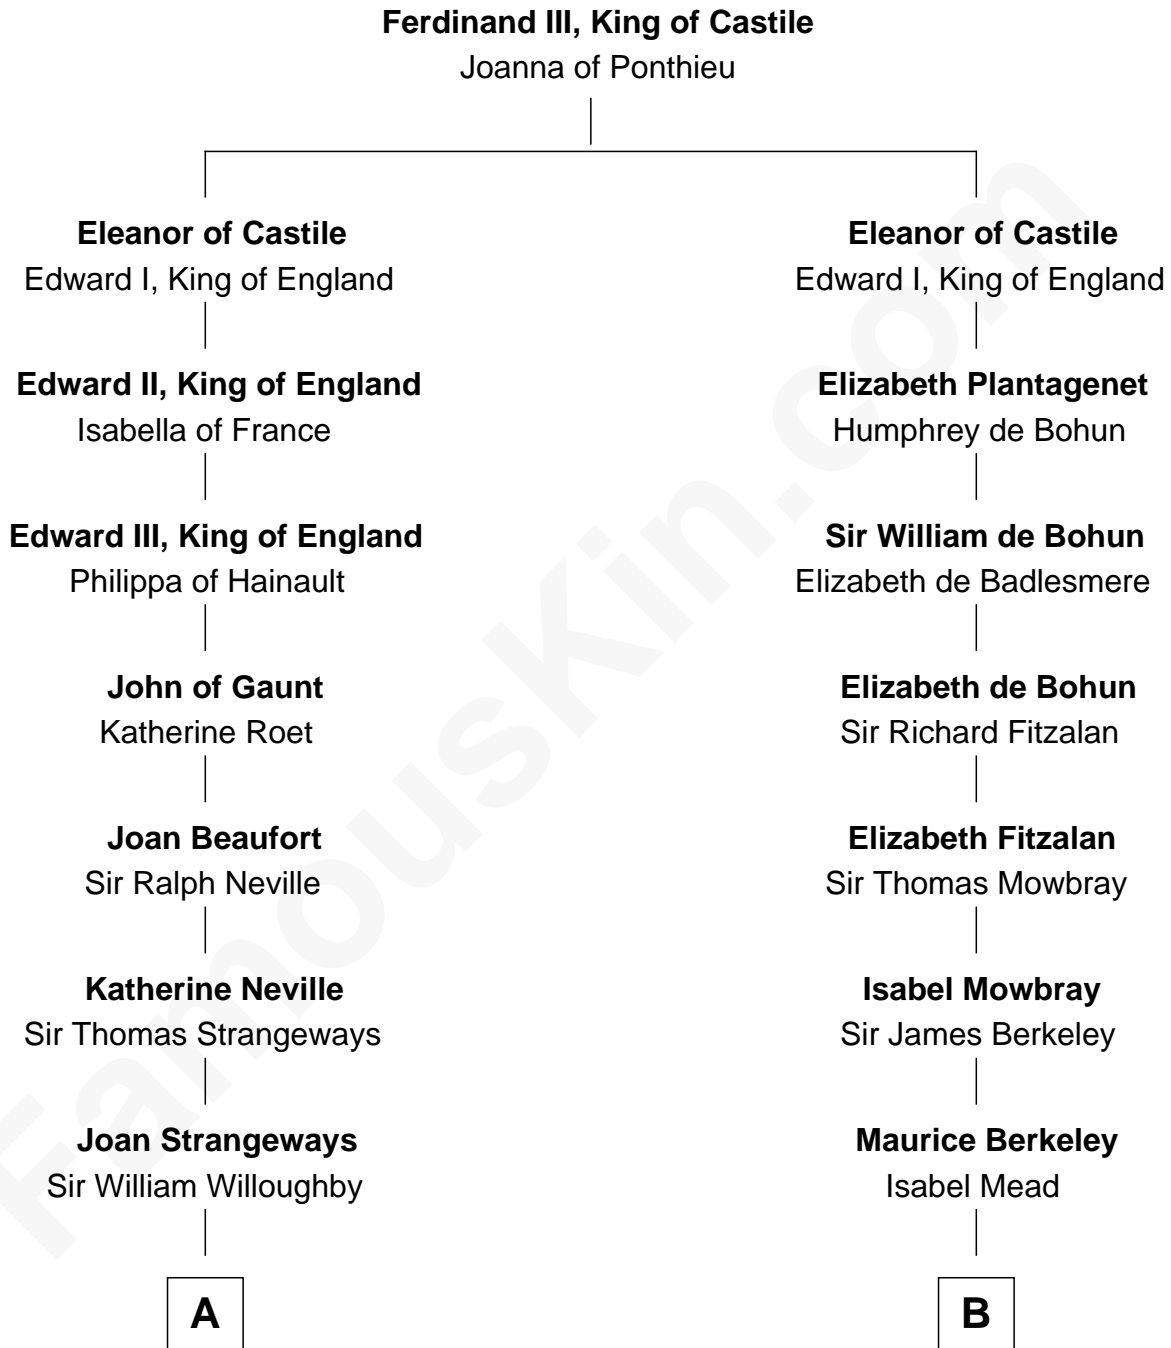

FamousKin.com Relationship Chart of

John Adams Morgan
1952 Olympic Sailing Gold Medalist

20th cousin 1 time removed of

General Douglas MacArthur
U.S. Army - World War II

C

Harriet Elizabeth Sears
George Casper Crowninshield

Frances Cadwallader Crowninshield
John Quincy Adams

Charles Francis Adams
Frances Lovering

Catherine Frances Lovering Adams
Henry Sturgis Morgan

John Adams Morgan
Olympic Gold Medalist

D

Benjamin Barney Belcher
Olive - - - - -