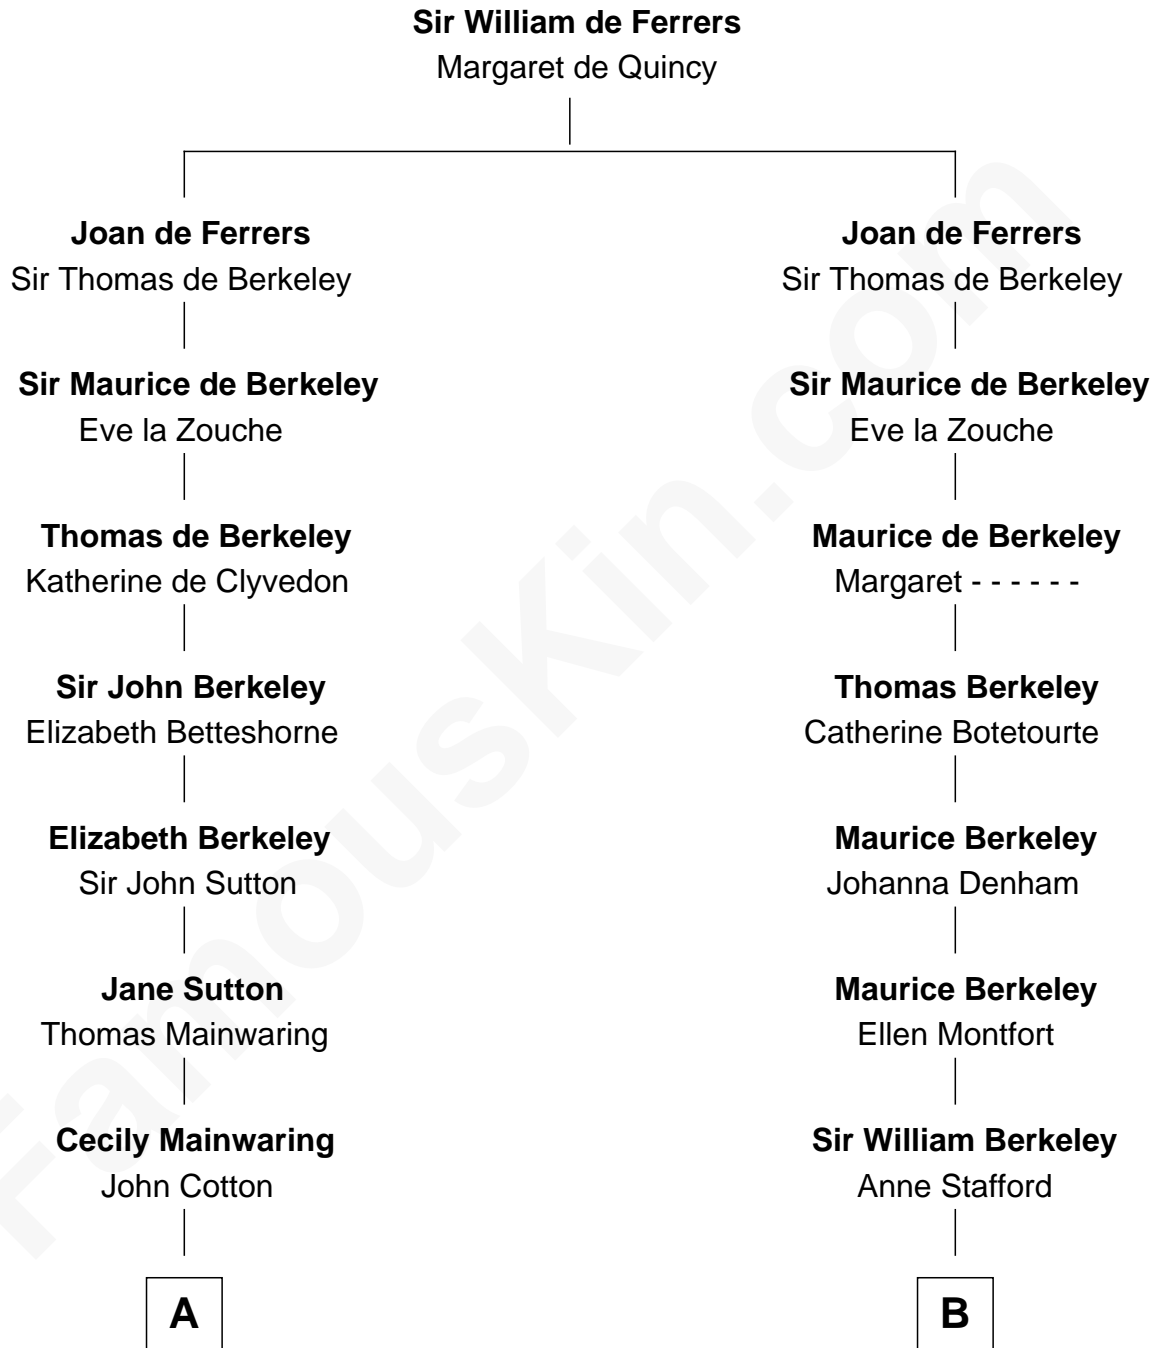

FamousKin.com

Relationship Chart of

John Adams Morgan

1952 Olympic Sailing Gold Medalist

20th cousin of

General Douglas MacArthur

U.S. Army - World War II

C

Frances Louisa Tracy

John Pierpont Morgan

John Pierpont Morgan

Jane Norton Grew

Henry Sturgis Morgan

Catherine Frances Lovering Adams

John Adams Morgan

Olympic Gold Medalist

D

Benjamin Barney Belcher

Olive - - - - -

Aurelia Belcher

Arthur MacArthur

Gen. Arthur MacArthur

Mary Pinckney Hardy

General Douglas MacArthur