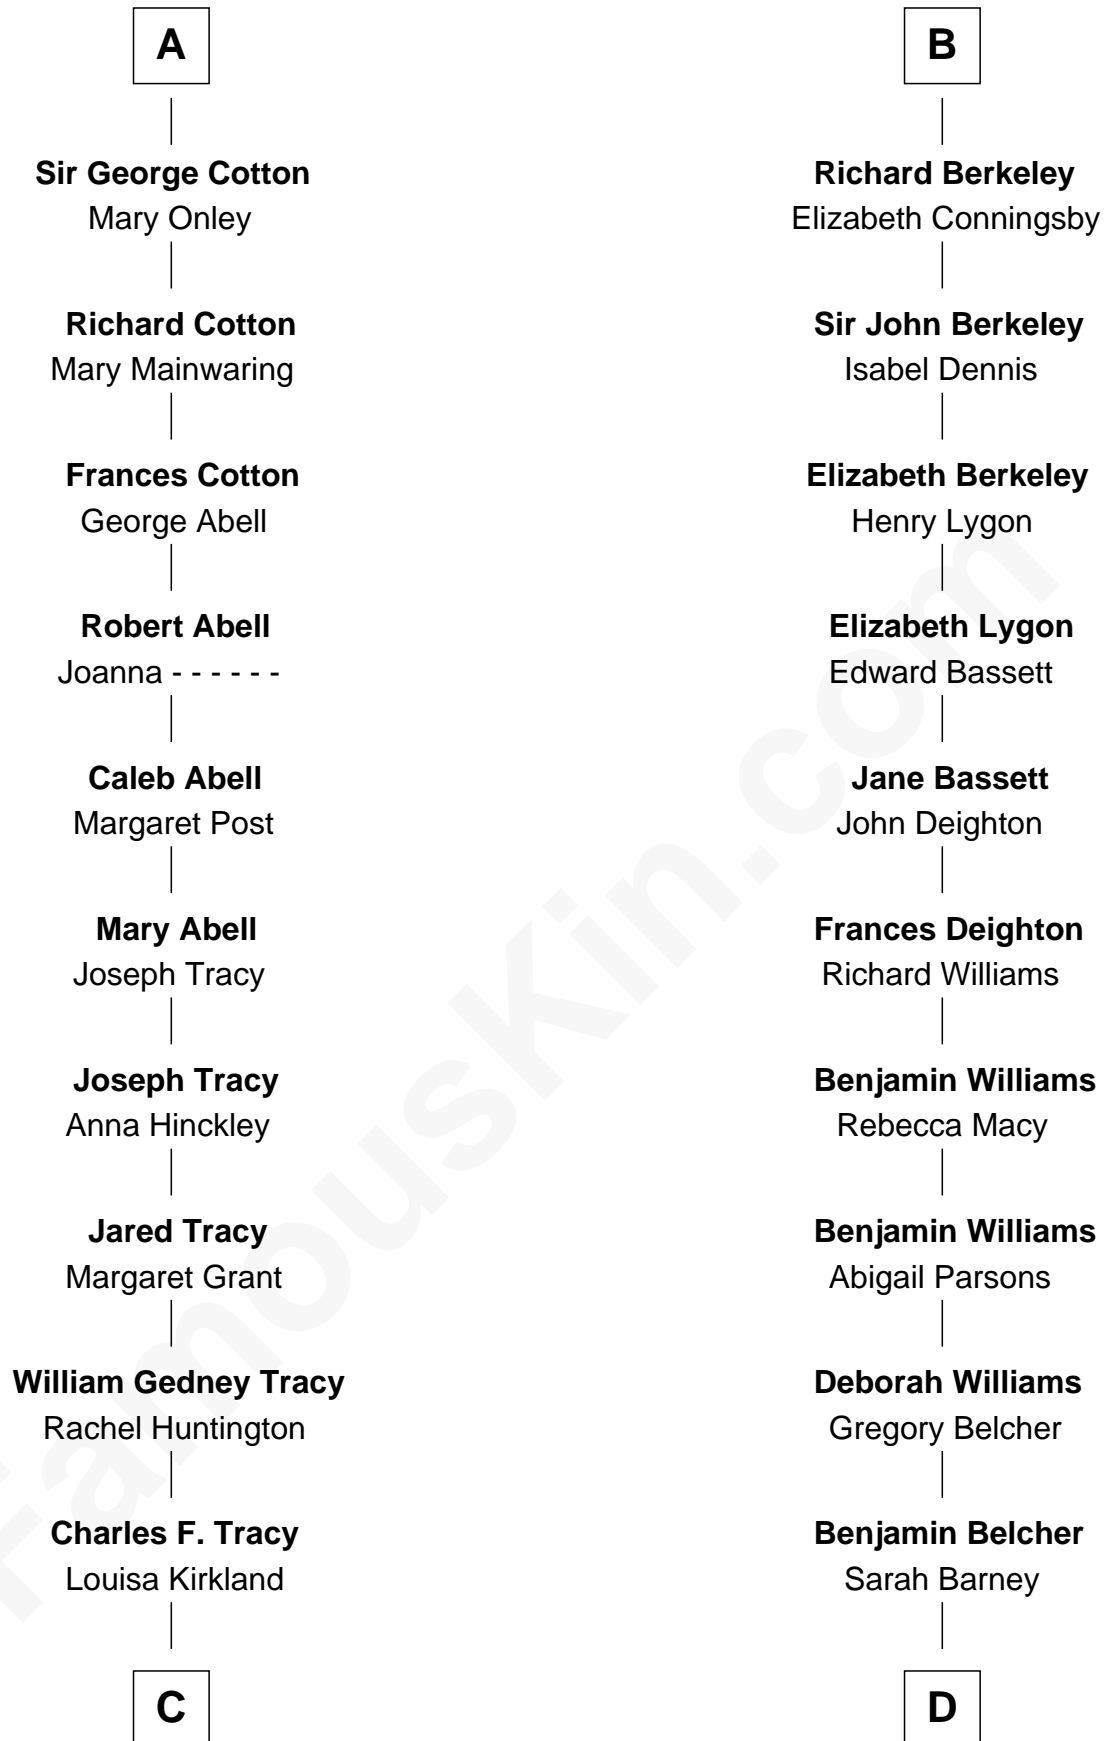

FamousKin.com

Relationship Chart of

John Adams Morgan

1952 Olympic Sailing Gold Medalist

20th cousin of

General Douglas MacArthur

U.S. Army - World War II

C

Frances Louisa Tracy

John Pierpont Morgan

John Pierpont Morgan

Jane Norton Grew

Henry Sturgis Morgan

Catherine Frances Lovering Adams

John Adams Morgan

Olympic Gold Medalist