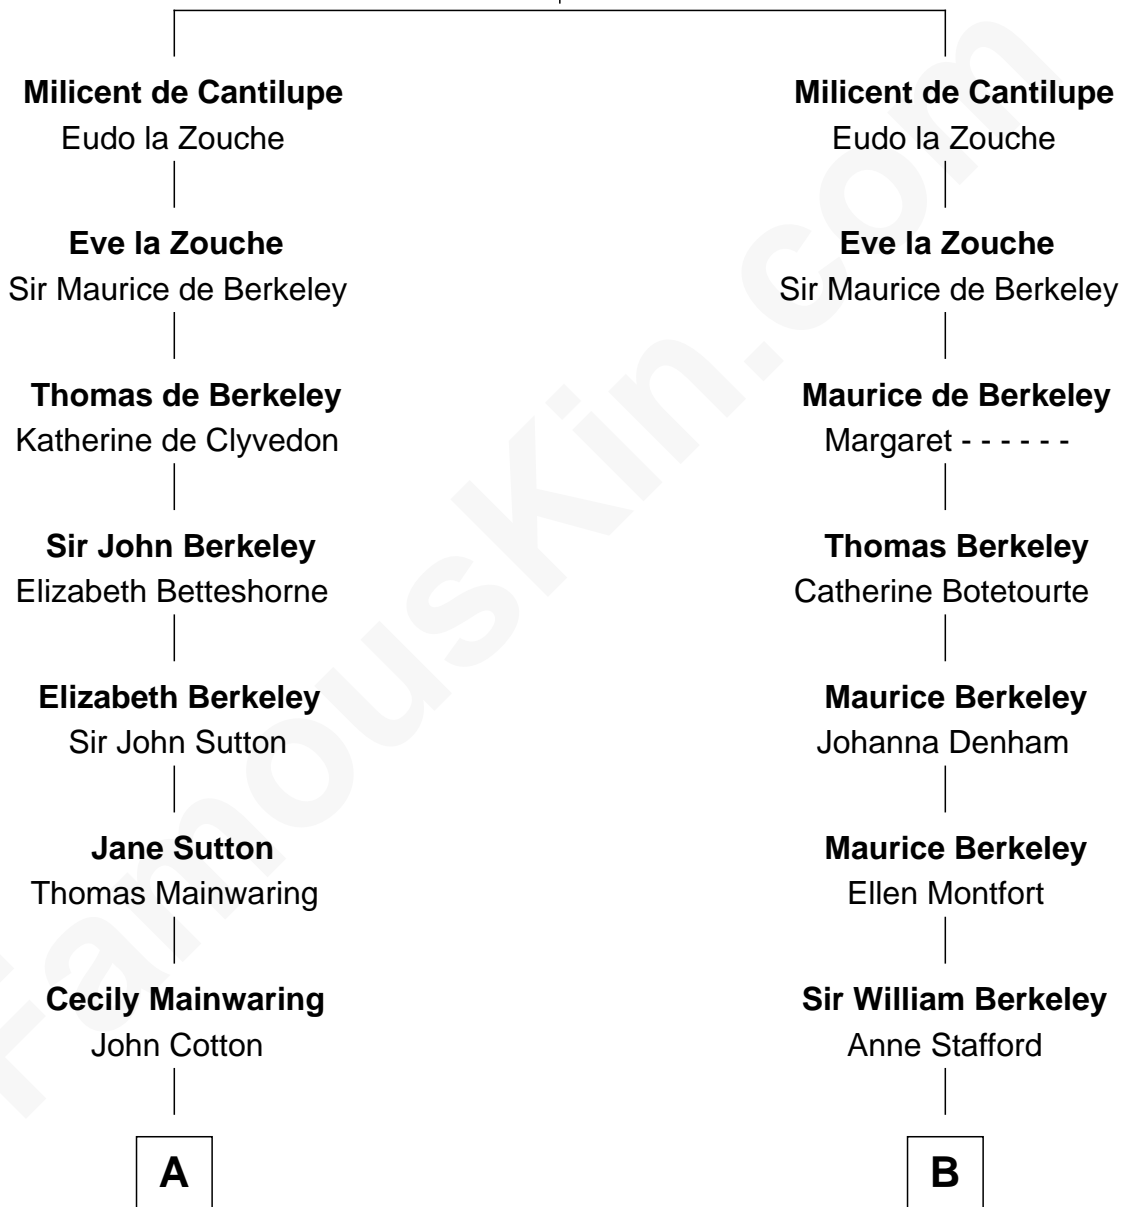

FamousKin.com

Relationship Chart of

John Adams Morgan

1952 Olympic Sailing Gold Medalist

20th cousin of

General Douglas MacArthur

U.S. Army - World War II

Sir William de Cantilupe
Eve de Braiose

C

Frances Louisa Tracy

John Pierpont Morgan

John Pierpont Morgan

Jane Norton Grew

Henry Sturgis Morgan

Catherine Frances Lovering Adams

John Adams Morgan