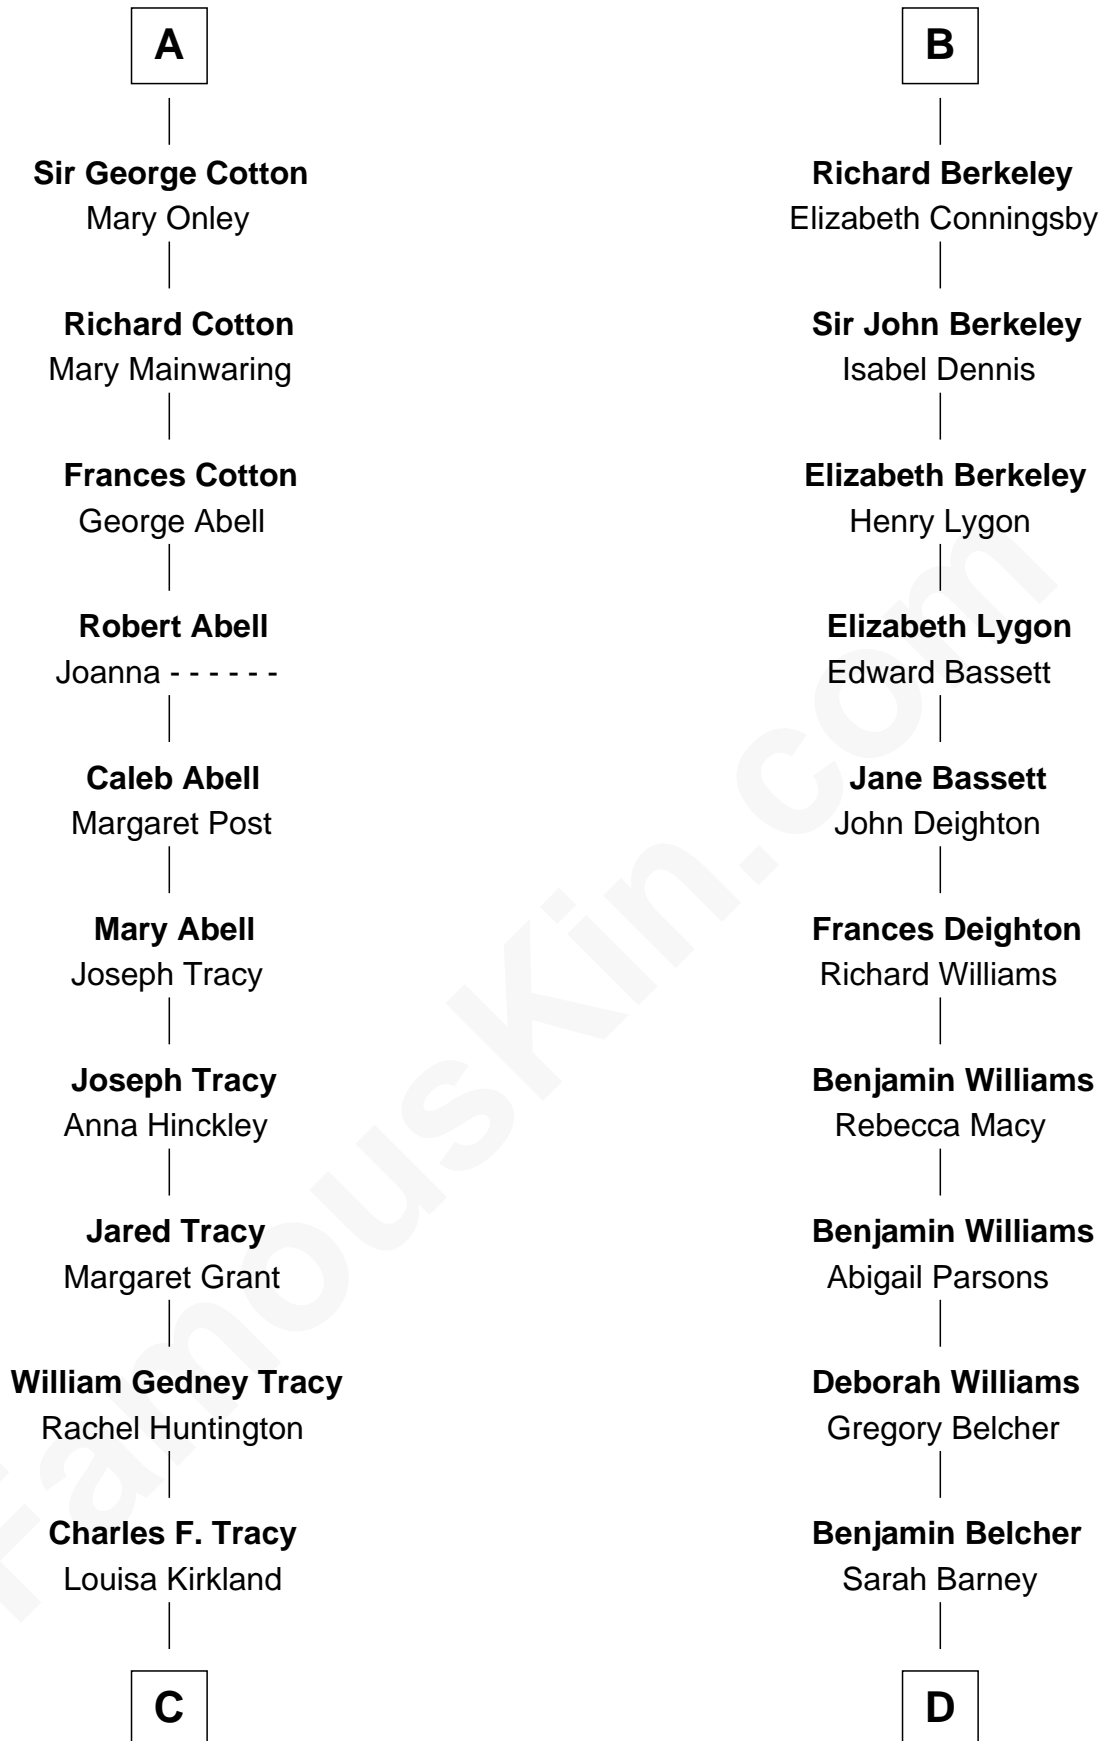

FamousKin.com

Relationship Chart of

John Adams Morgan

1952 Olympic Sailing Gold Medalist

20th cousin of

General Douglas MacArthur

U.S. Army - World War II

Sir William de Cantilupe
Eve de Braiose