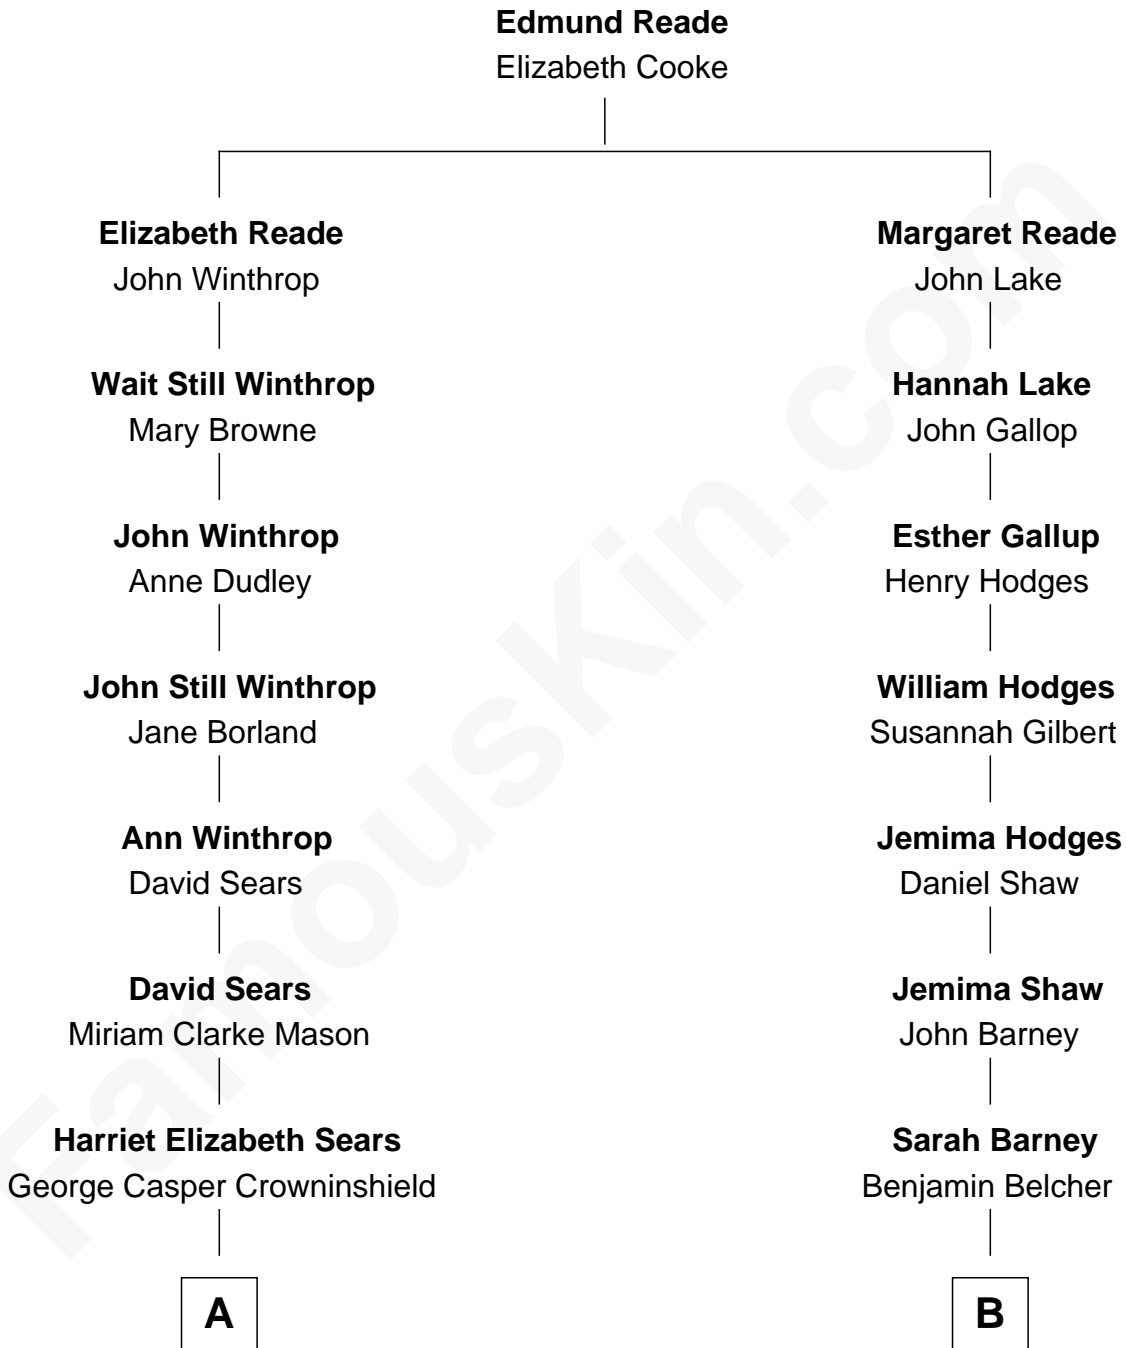

FamousKin.com

Relationship Chart of

John Adams Morgan

1952 Olympic Sailing Gold Medalist

10th cousin of

General Douglas MacArthur

U.S. Army - World War II

A

Frances Cadwallader Crowninshield

John Quincy Adams

Charles Francis Adams

Frances Lovering

Catherine Frances Lovering Adams

Henry Sturgis Morgan

John Adams Morgan

Olympic Gold Medalist