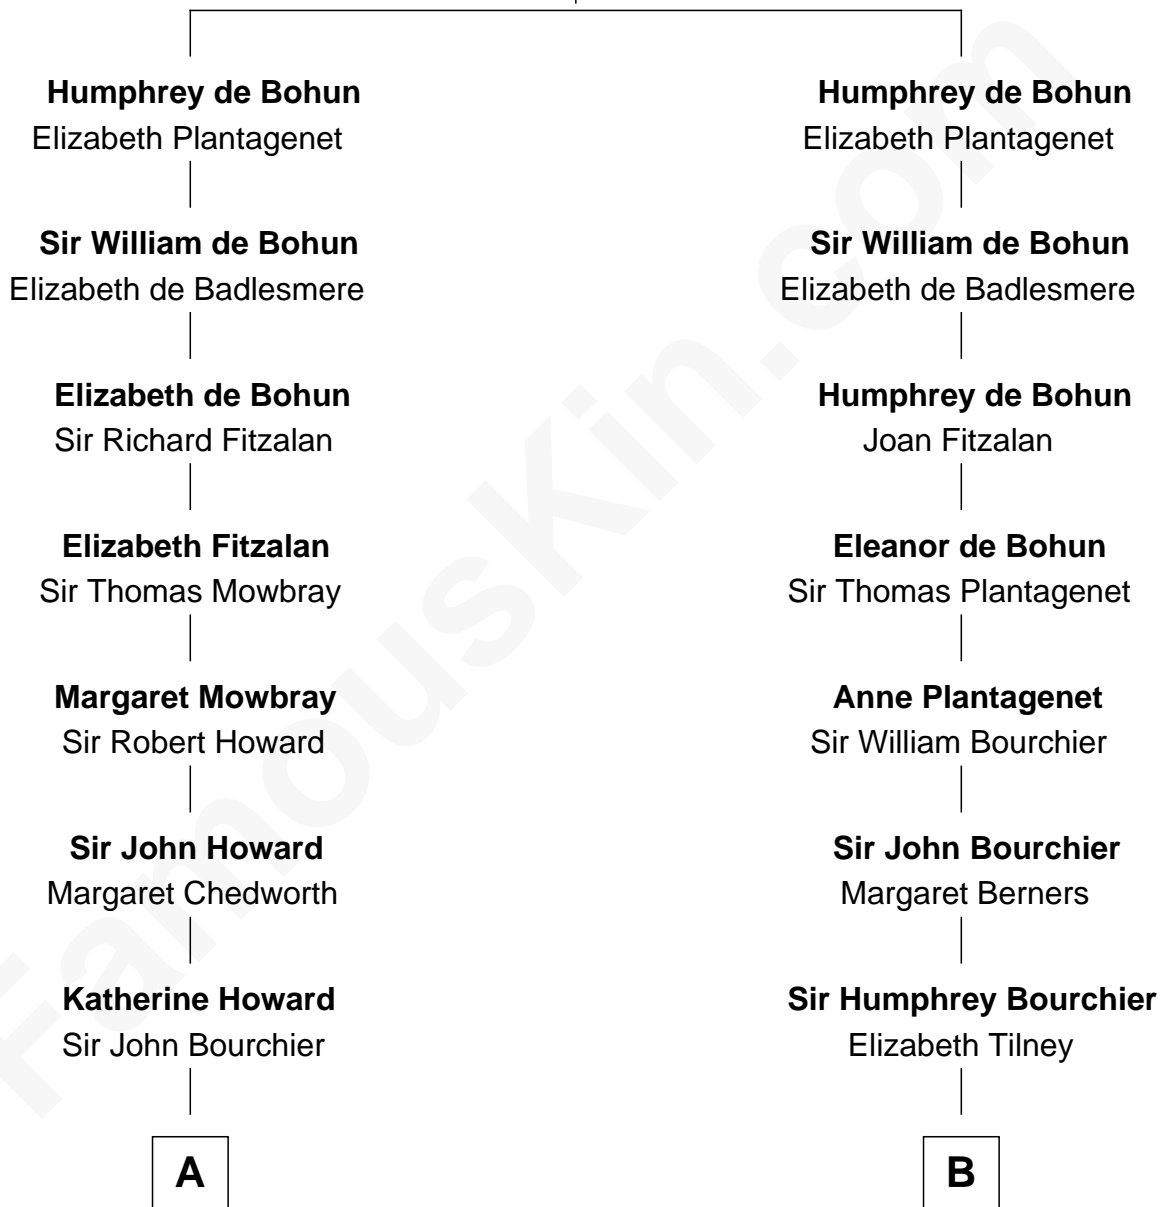

## Relationship Chart of

**John Adams Morgan**  
1952 Olympic Sailing Gold Medalist

21st cousin of

**Frank Lloyd Wright**  
American Architect

**Humphrey de Bohun**  
Maud de Fiennes

**C**

**Abigail Brown Brooks**

Charles Francis Adams

**John Quincy Adams**

Frances Cadwallader Crowninshield

**Charles Francis Adams**

Frances Lovering

**Catherine Frances Lovering Adams**

Henry Sturgis Morgan

**John Adams Morgan**