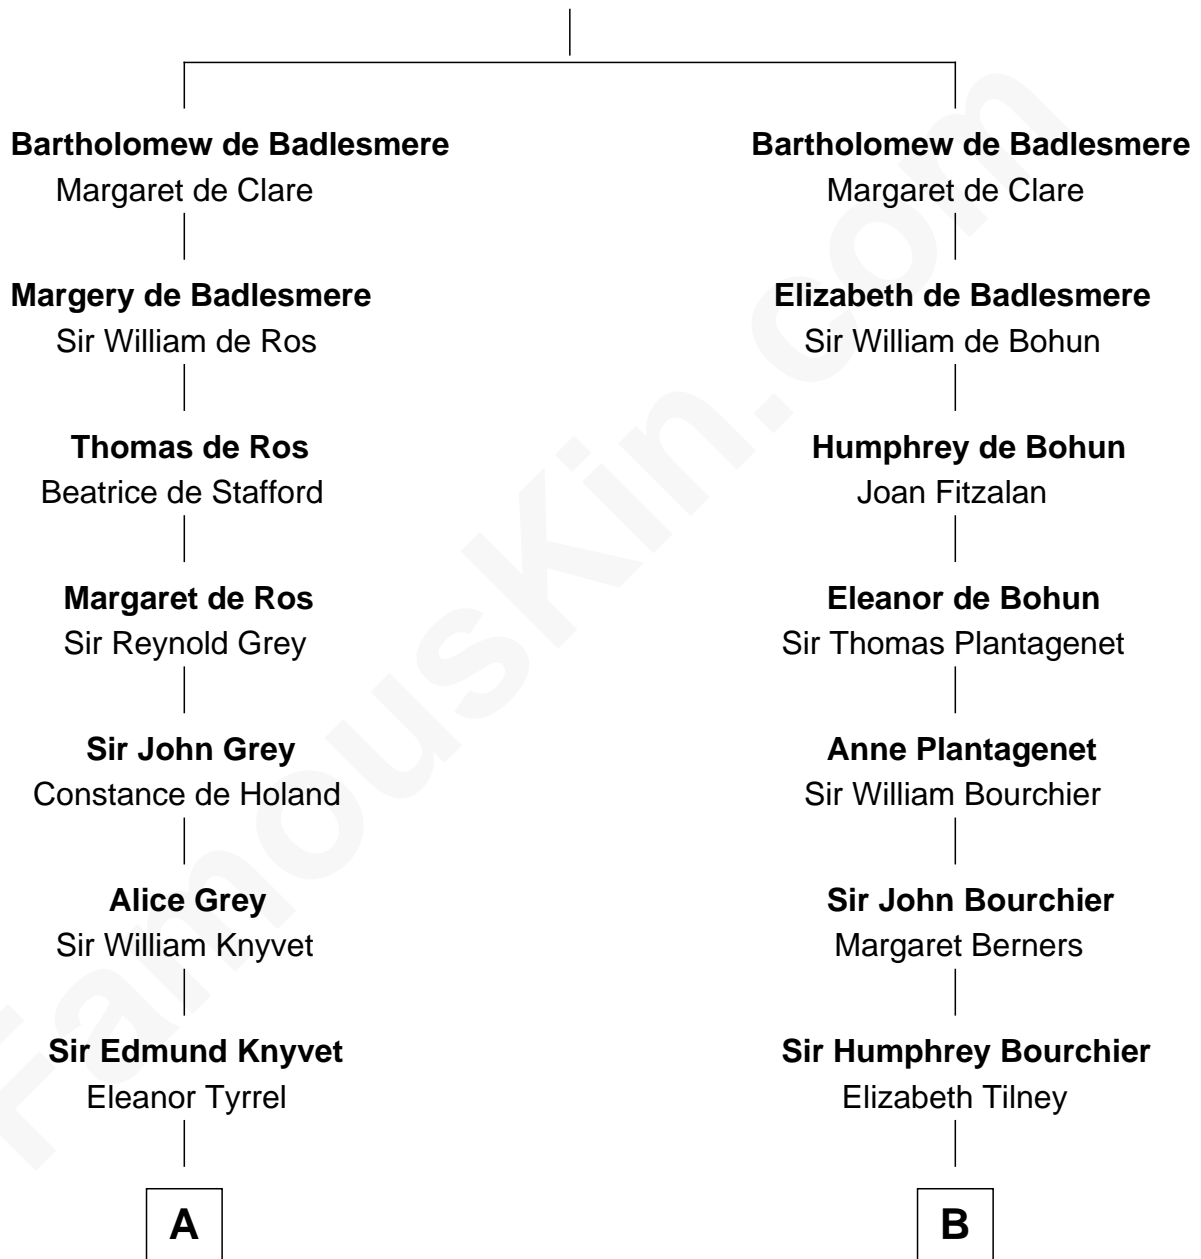

# FamousKin.com Relationship Chart of

**John Adams Morgan**  
*1952 Olympic Sailing Gold Medalist*

21st cousin of

**Frank Lloyd Wright**  
*American Architect*

**Gunselm de Badlesmere**

**C**

**Abigail Brown Brooks**

Charles Francis Adams

**John Quincy Adams**

Frances Cadwallader Crowninshield

**Charles Francis Adams**

Frances Lovering

**Catherine Frances Lovering Adams**

Henry Sturgis Morgan

**John Adams Morgan**

*Olympic Gold Medalist*

**D**

**Capt. Russell Hubbard**

Mary Gray

**Martha Hubbard**

David Wright

**Rev. David Wright**

Abigail Goddard