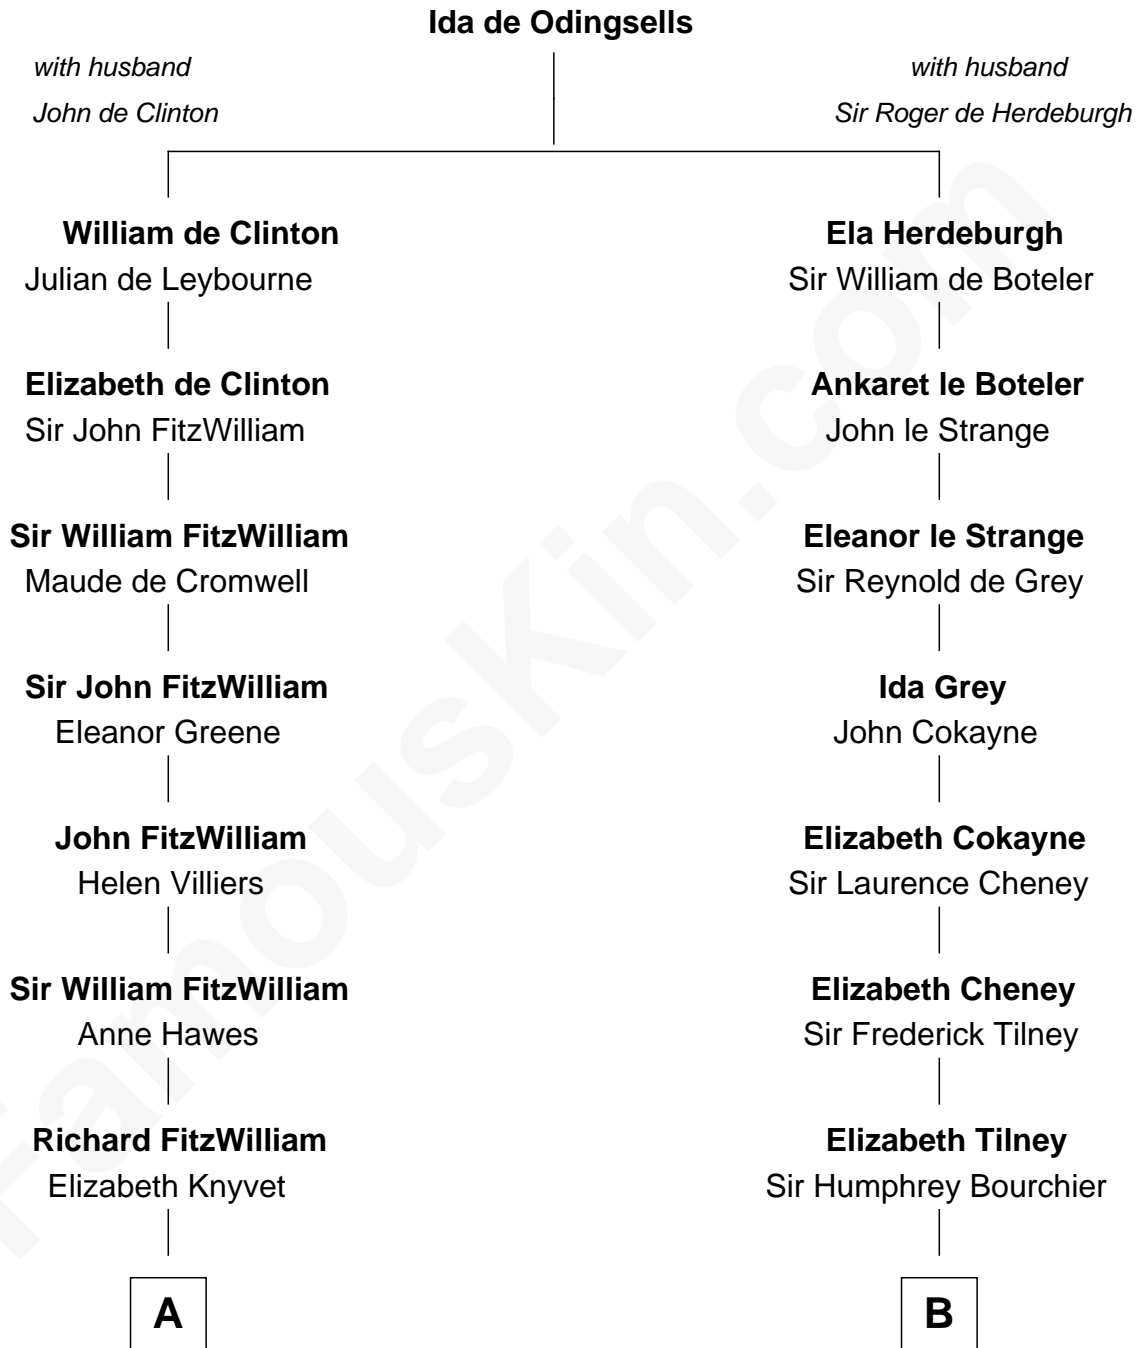

# FamousKin.com Relationship Chart of

**John Adams Morgan**  
1952 Olympic Sailing Gold Medalist

20th cousin 1 time removed of

**Frank Lloyd Wright**  
American Architect

**C**

**John Quincy Adams**  
Frances Cadwallader Crowninshield

**Charles Francis Adams**  
Frances Lovering

**Catherine Frances Lovering Adams**  
Henry Sturgis Morgan

**John Adams Morgan**  
*Olympic Gold Medalist*

**D**

**Capt. Russell Hubbard**  
Mary Gray

**Martha Hubbard**  
David Wright