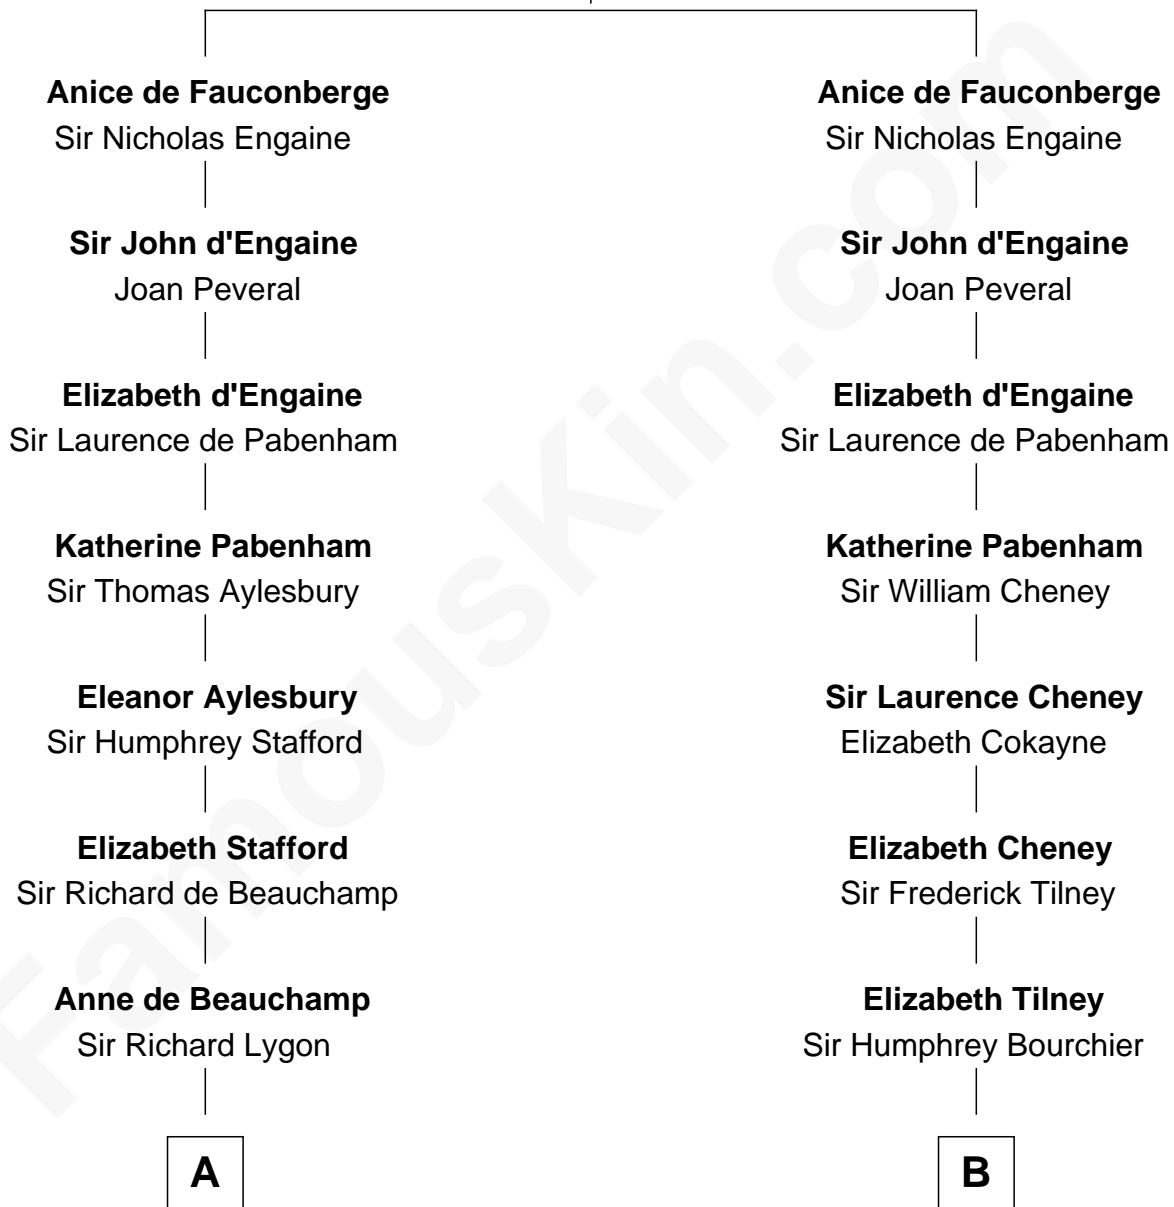

# FamousKin.com Relationship Chart of

**John Adams Morgan**  
*1952 Olympic Sailing Gold Medalist*

21st cousin of

**Frank Lloyd Wright**  
*American Architect*

**Walter de Fauconberge**  
Agnes de Brus

**C**

**Harriet Elizabeth Sears**  
George Casper Crowninshield

**Frances Cadwallader Crowninshield**  
John Quincy Adams

**Charles Francis Adams**  
Frances Lovering

**Catherine Frances Lovering Adams**  
Henry Sturgis Morgan