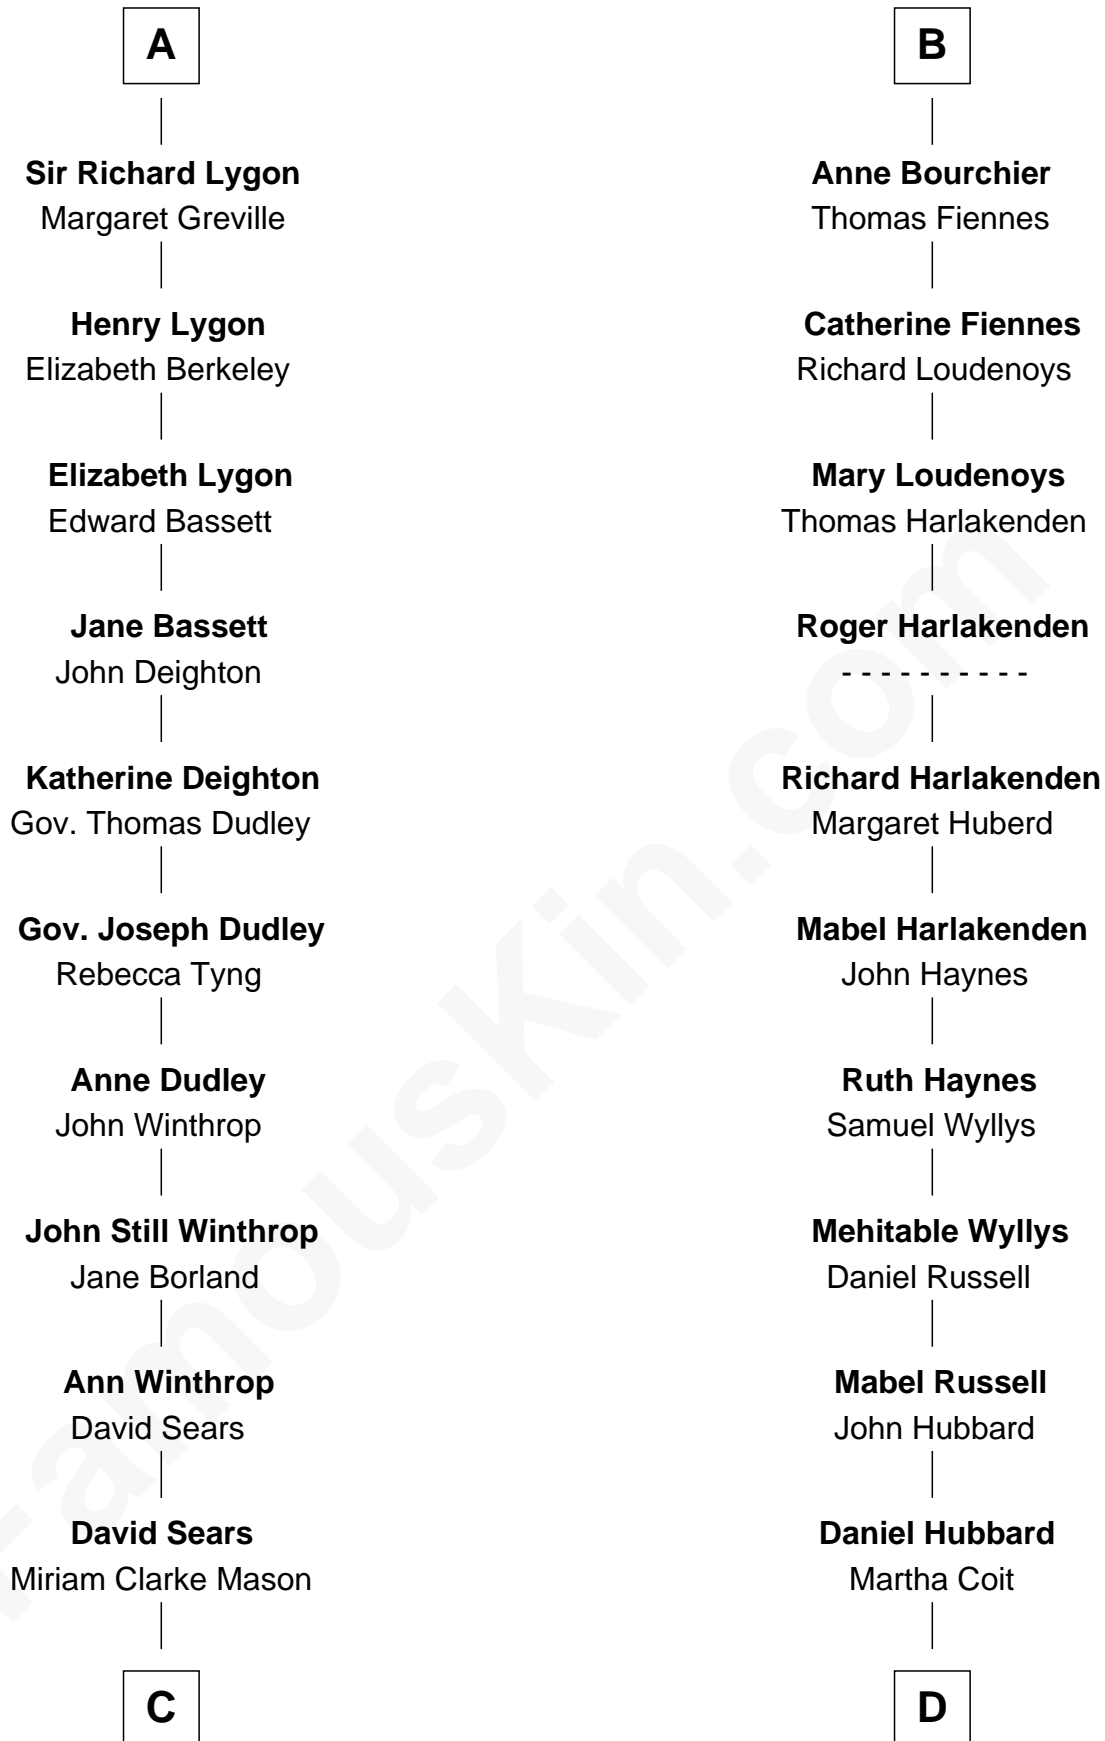

# FamousKin.com Relationship Chart of

**John Adams Morgan**  
*1952 Olympic Sailing Gold Medalist*

21st cousin of

**Frank Lloyd Wright**  
*American Architect*

**Walter de Fauconberge**  
Agnes de Brus

**C**

**Harriet Elizabeth Sears**  
George Casper Crowninshield

**Frances Cadwallader Crowninshield**  
John Quincy Adams

**Charles Francis Adams**  
Frances Lovering

**Catherine Frances Lovering Adams**  
Henry Sturgis Morgan

**John Adams Morgan**  
*Olympic Gold Medalist*

**D**

**Capt. Russell Hubbard**  
Mary Gray

**Martha Hubbard**  
David Wright

**Rev. David Wright**  
Abigail Goddard

**William Carey Wright**  
Anna Lloyd Jones