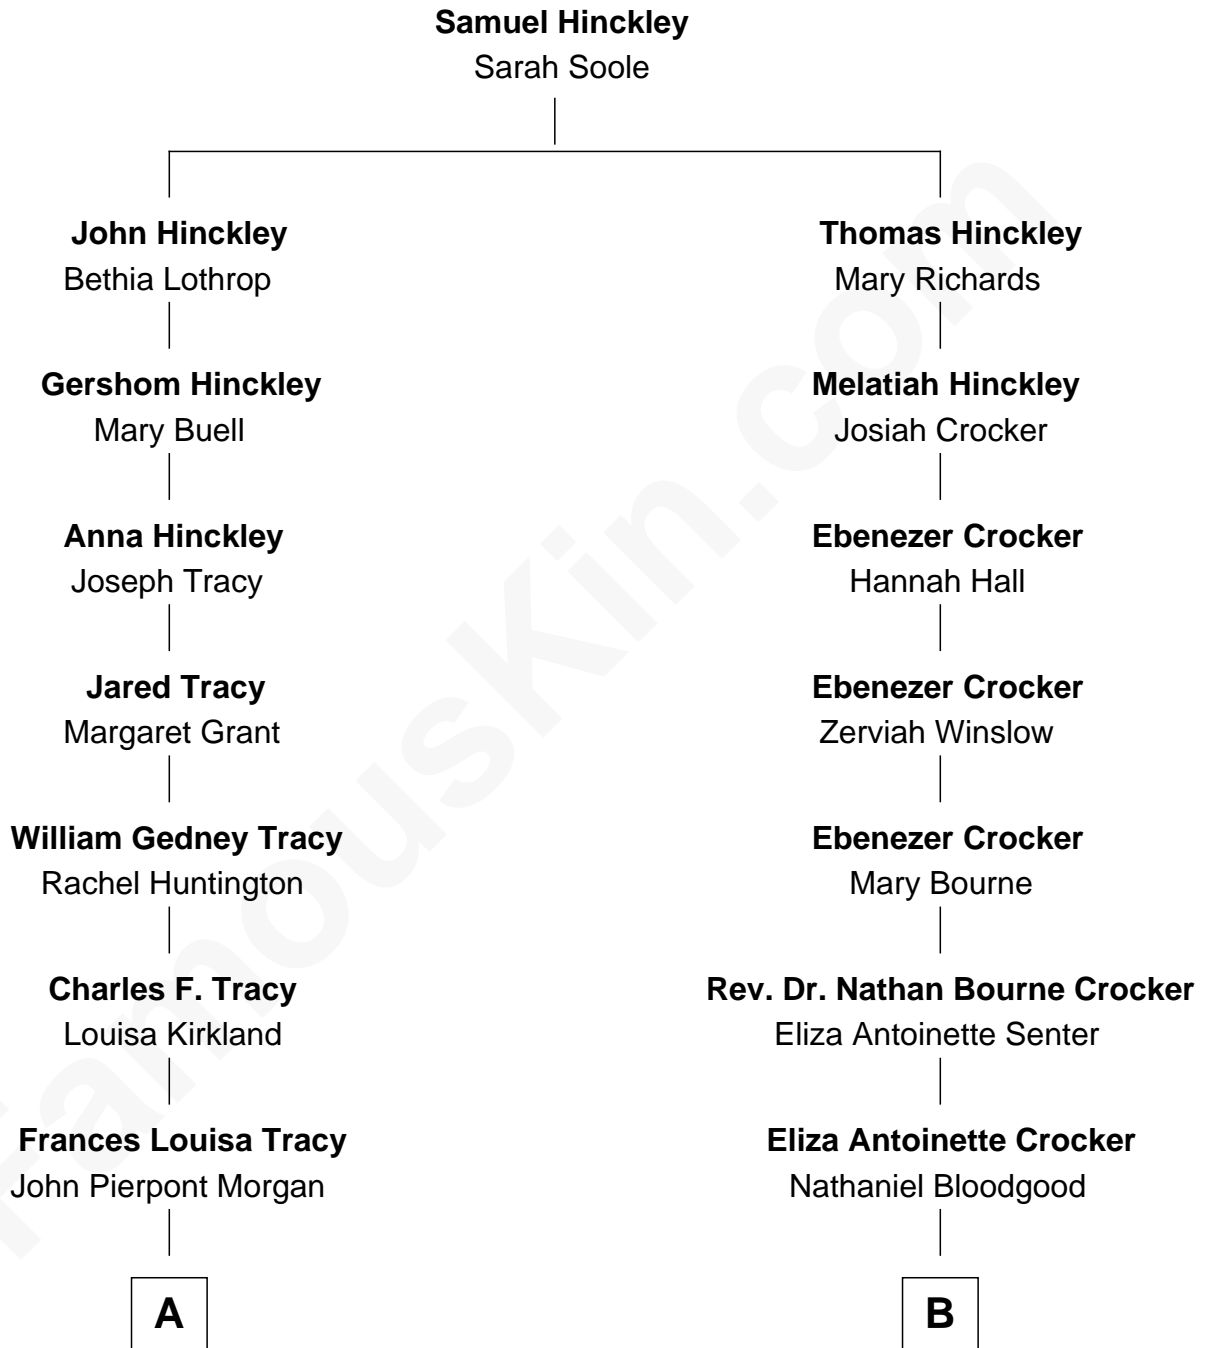

# FamousKin.com Relationship Chart of

**John Adams Morgan**  
1952 Olympic Sailing Gold Medalist

9th cousin 2 times removed of

**Kyra Sedgwick**  
TV and Movie Actress

**A**

**John Pierpont Morgan**

Jane Norton Grew

**Henry Sturgis Morgan**

Catherine Frances Lovering Adams

**John Adams Morgan**

*Olympic Gold Medalist*

**B**

**Helen Bloodgood**

Francis Peabody

**Fannie Peabody**