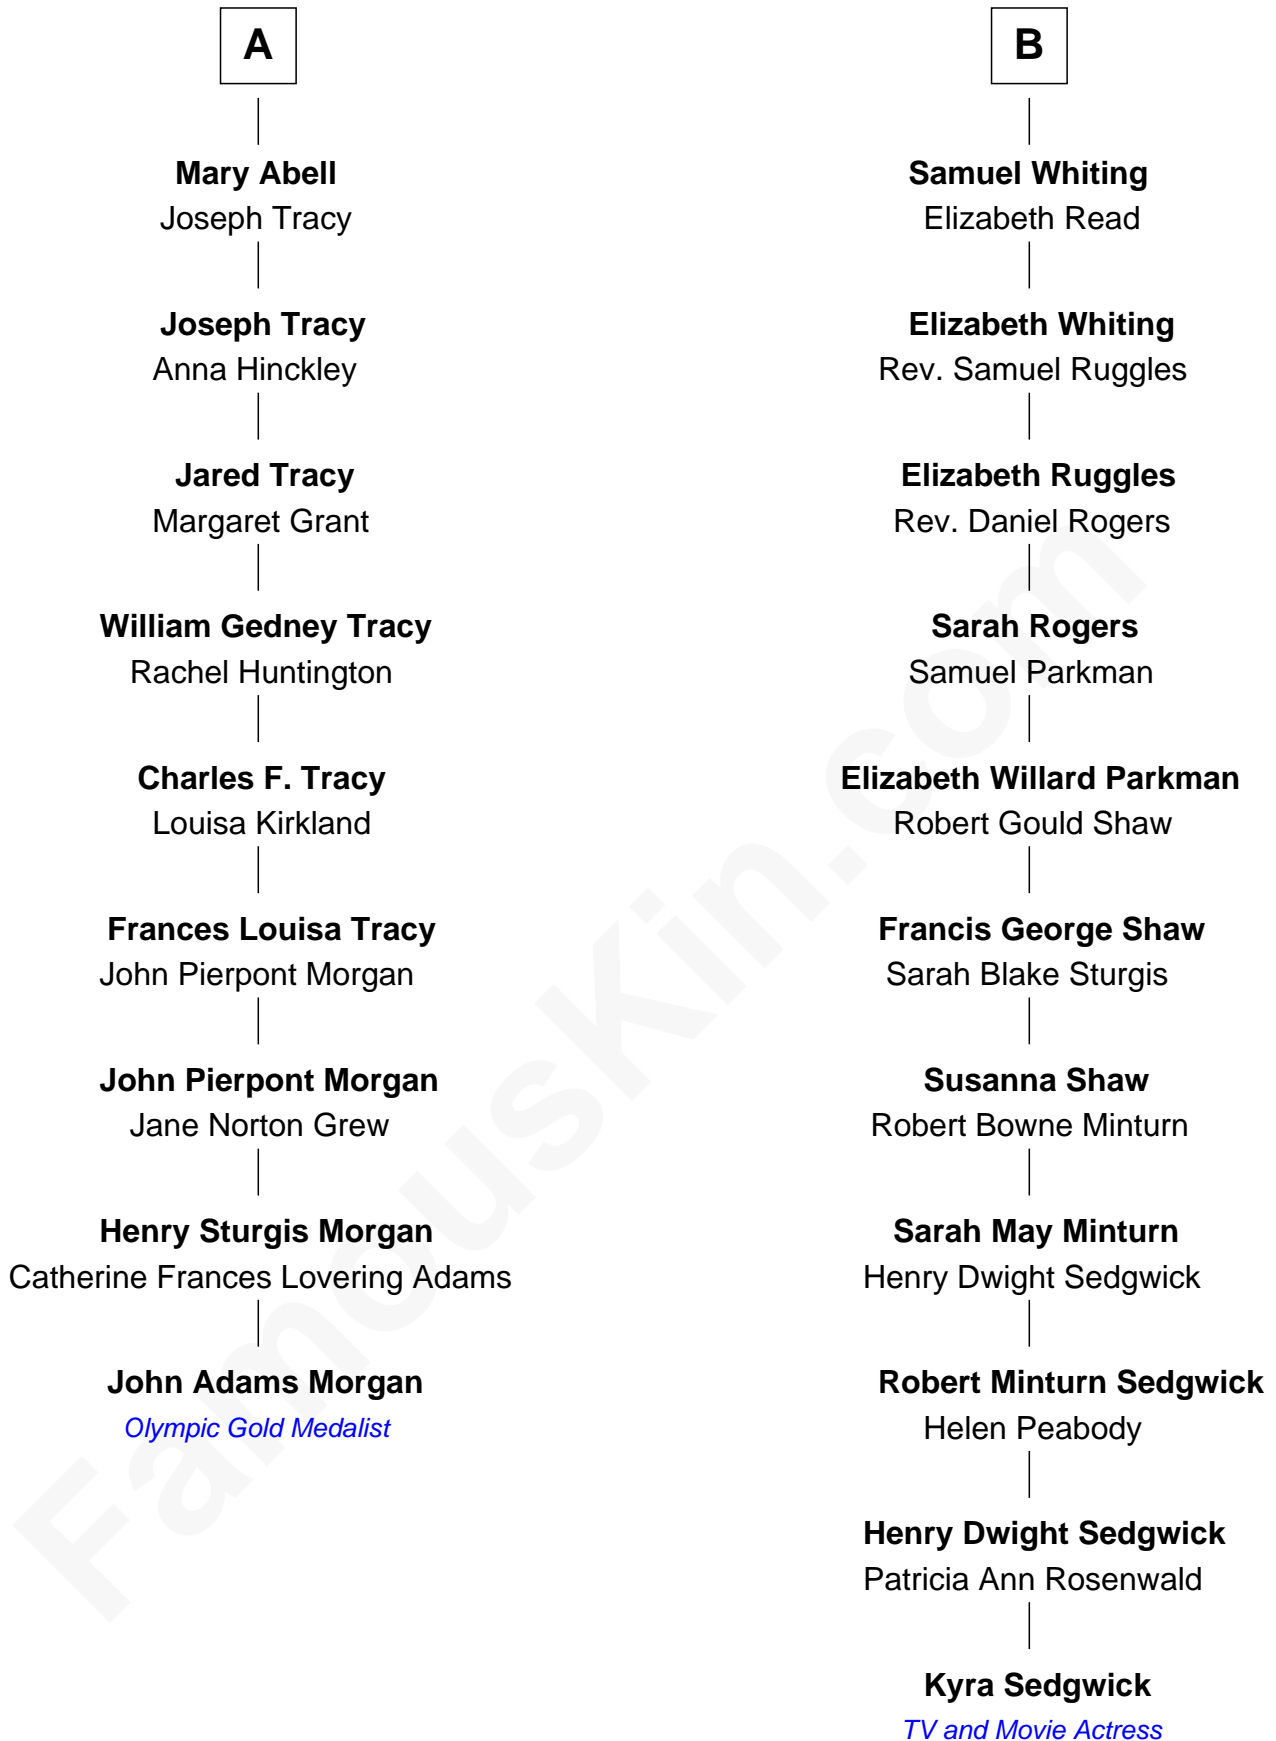

FamousKin.com Relationship Chart of

John Adams Morgan
1952 Olympic Sailing Gold Medalist

15th cousin 2 times removed of

Kyra Sedgwick
TV and Movie Actress

Kyra Sedgwick photo by [Angela George](#) (CC BY-SA 3.0)