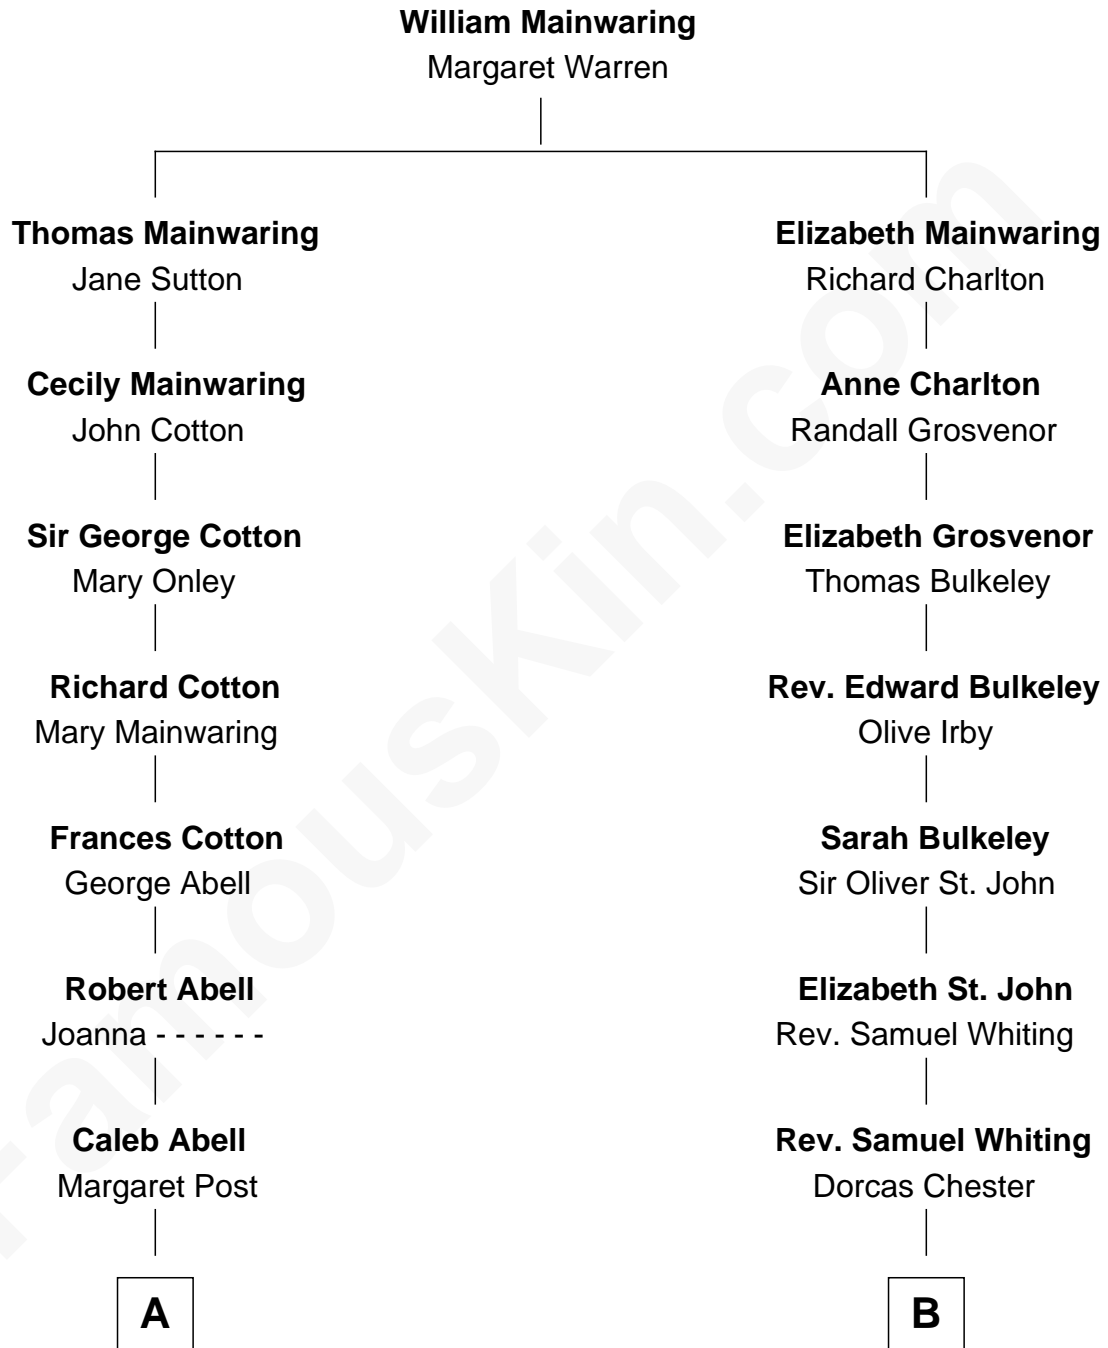

FamousKin.com Relationship Chart of

John Adams Morgan
1952 Olympic Sailing Gold Medalist

15th cousin 2 times removed of

Kyra Sedgwick
TV and Movie Actress

Kyra Sedgwick photo by [Angela George](#) (CC BY-SA 3.0)