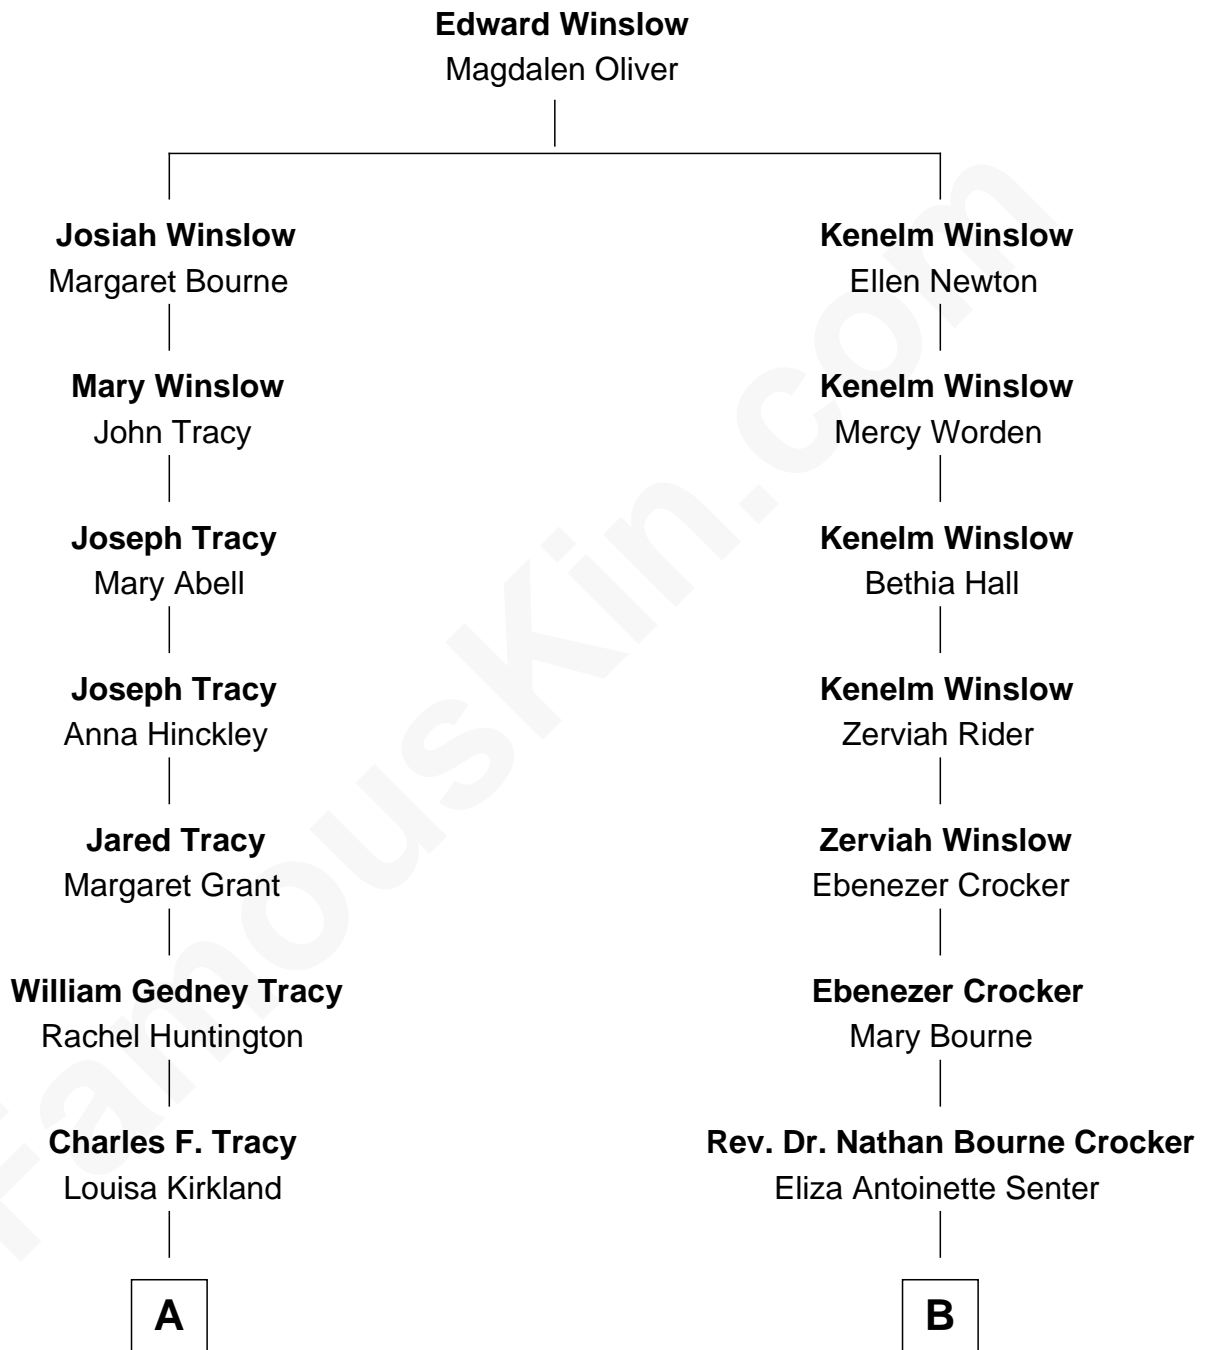

FamousKin.com Relationship Chart of John Adams Morgan

1952 Olympic Sailing Gold Medalist

10th cousin 2 times removed of

Kyra Sedgwick

TV and Movie Actress

A

Frances Louisa Tracy

John Pierpont Morgan

John Pierpont Morgan

Jane Norton Grew

Henry Sturgis Morgan

Catherine Frances Lovering Adams

John Adams Morgan

Olympic Gold Medalist

B

Eliza Antoinette Crocker

Nathaniel Bloodgood

Helen Bloodgood

Francis Peabody

Fannie Peabody

Rev. Dr. Endicott Peabody

Helen Peabody

Robert Minturn Sedgwick

Henry Dwight Sedgwick