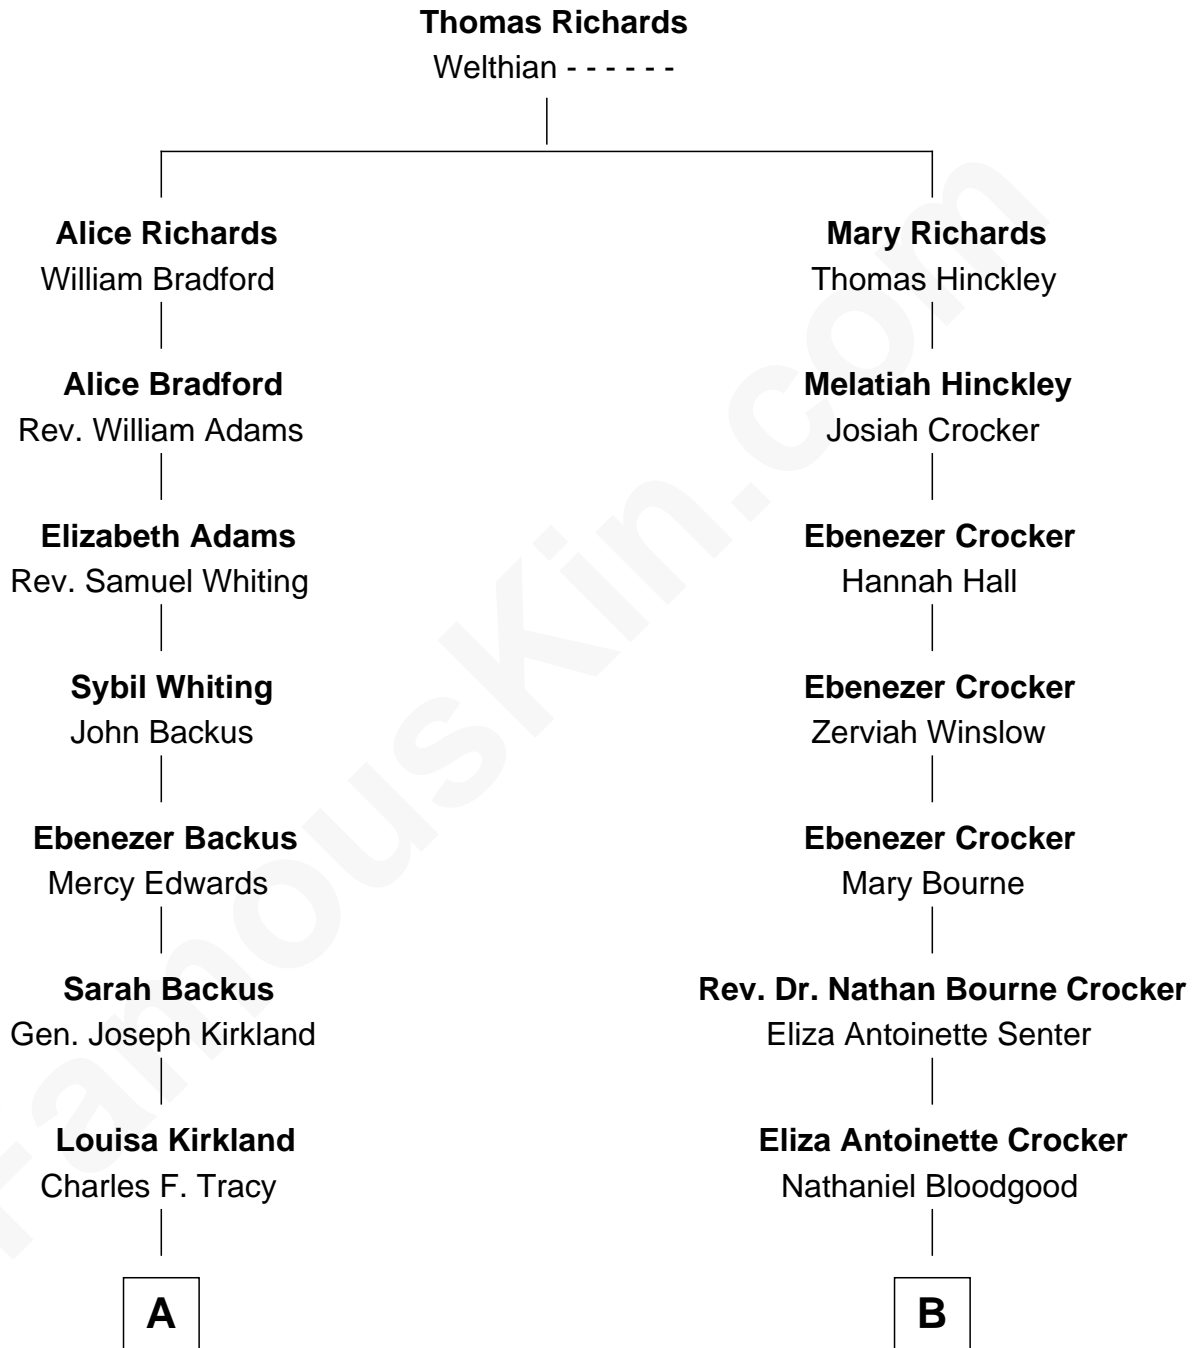

FamousKin.com Relationship Chart of

John Adams Morgan
1952 Olympic Sailing Gold Medalist

10th cousin 1 time removed of

Kyra Sedgwick
TV and Movie Actress

A

Frances Louisa Tracy

John Pierpont Morgan

John Pierpont Morgan

Jane Norton Grew

Henry Sturgis Morgan

Catherine Frances Lovering Adams

John Adams Morgan

Olympic Gold Medalist

B

Helen Bloodgood

Francis Peabody