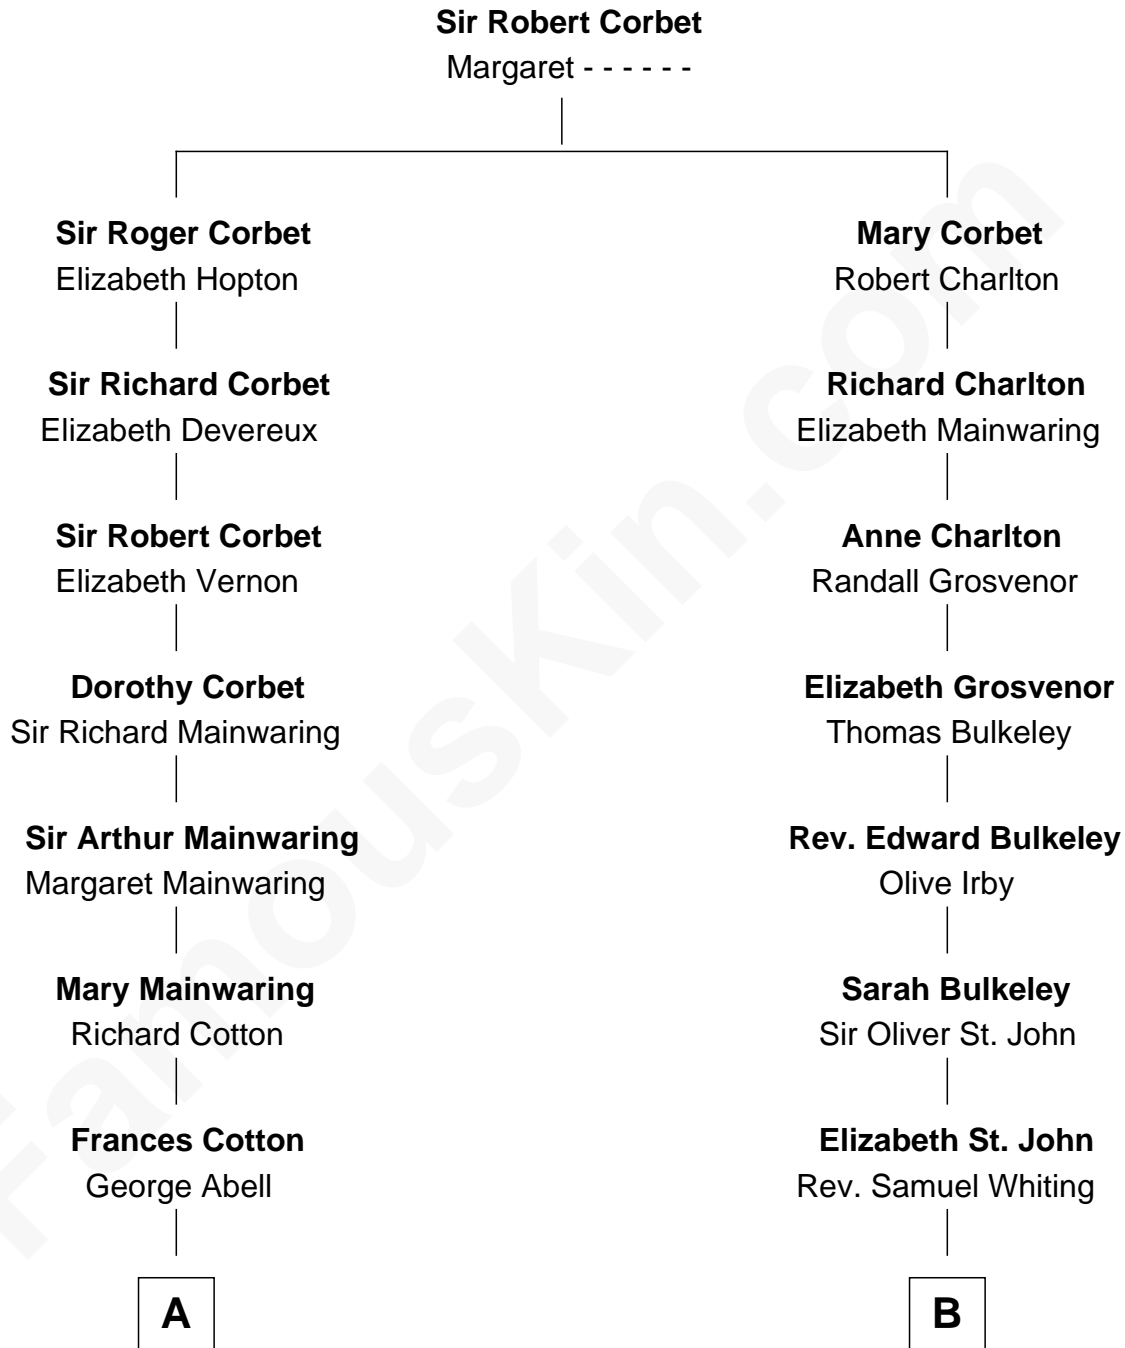

# FamousKin.com Relationship Chart of

**John Adams Morgan**  
1952 Olympic Sailing Gold Medalist

17th cousin 1 time removed of

**Kyra Sedgwick**  
TV and Movie Actress

C

Henry Dwight Sedgwick  
Patricia Ann Rosenwald

Kyra Sedgwick  
*TV and Movie Actress*

FamousKin.com