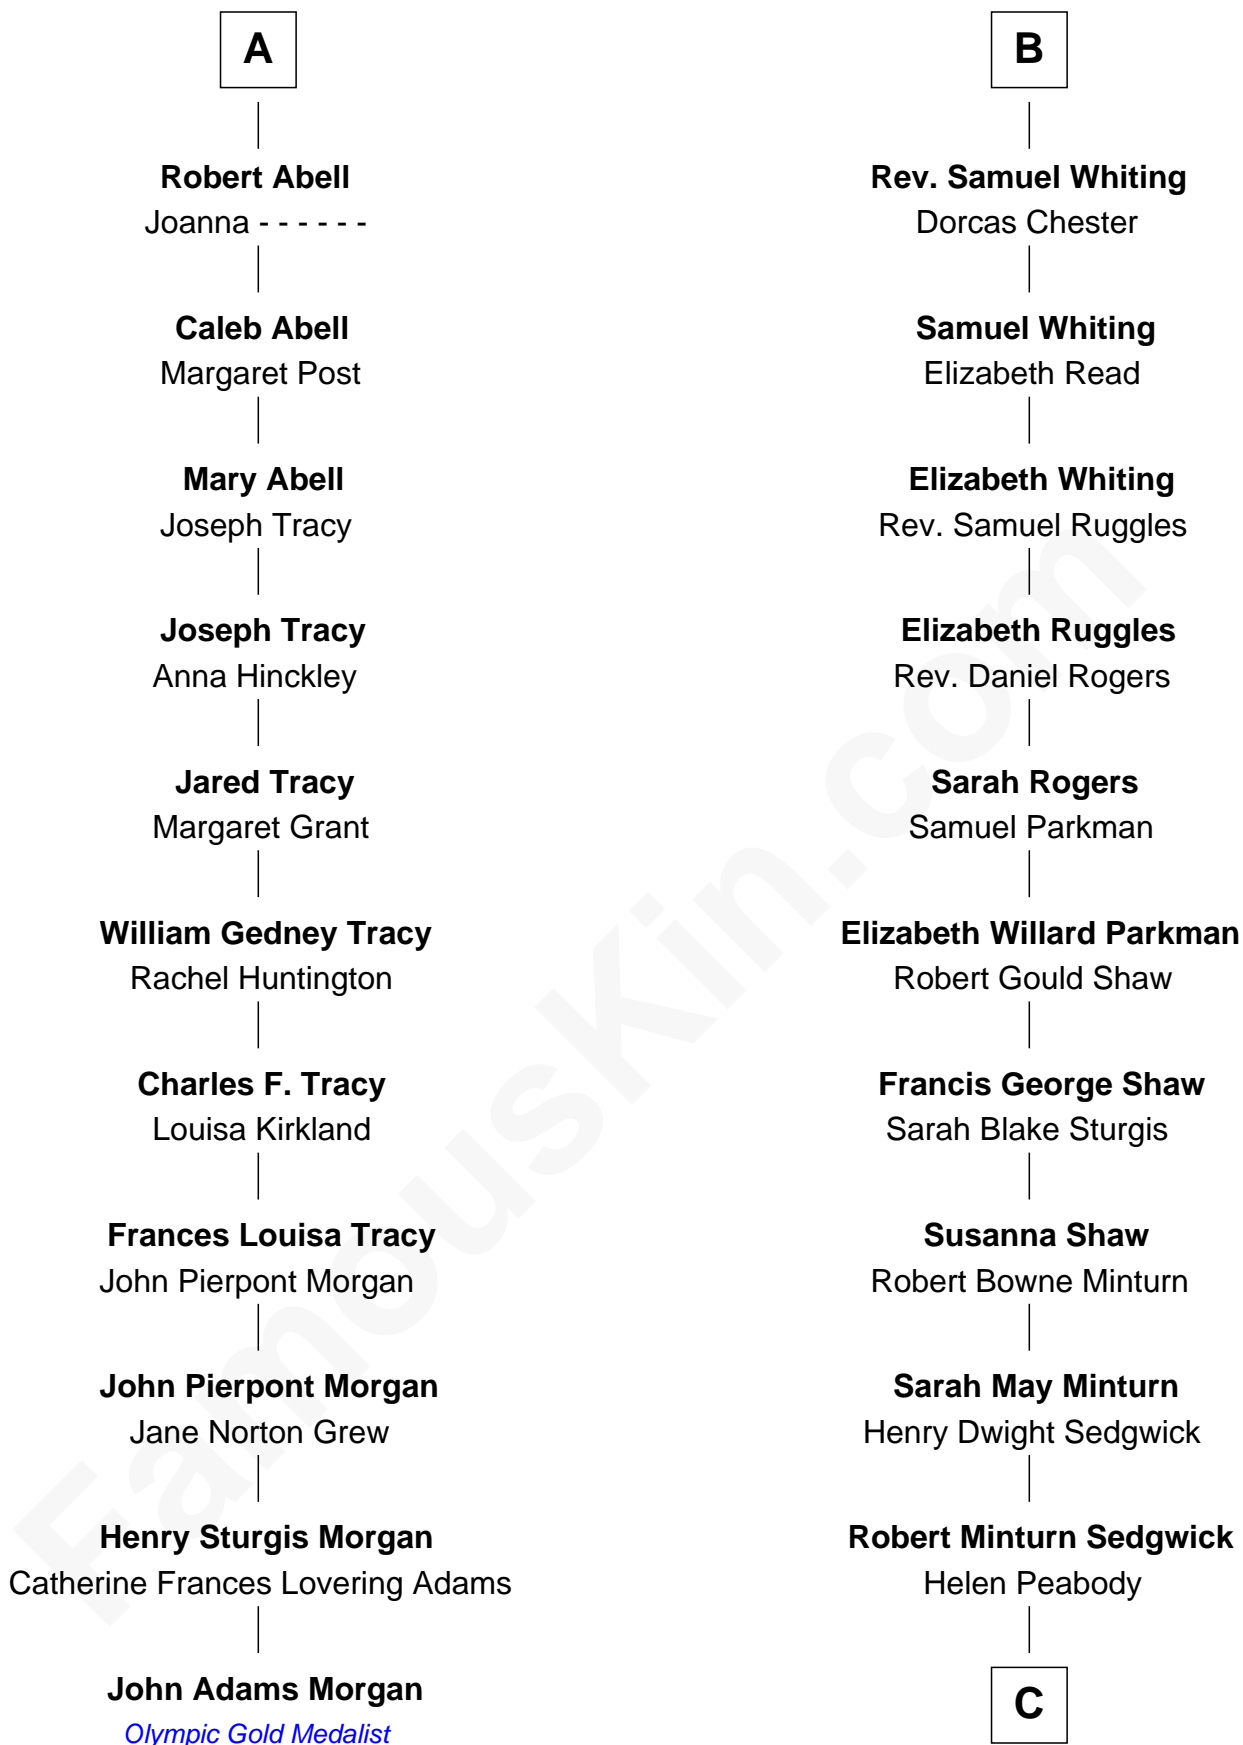

# FamousKin.com Relationship Chart of

**John Adams Morgan**  
1952 Olympic Sailing Gold Medalist

17th cousin 1 time removed of

**Kyra Sedgwick**  
TV and Movie Actress

C

Henry Dwight Sedgwick  
Patricia Ann Rosenwald