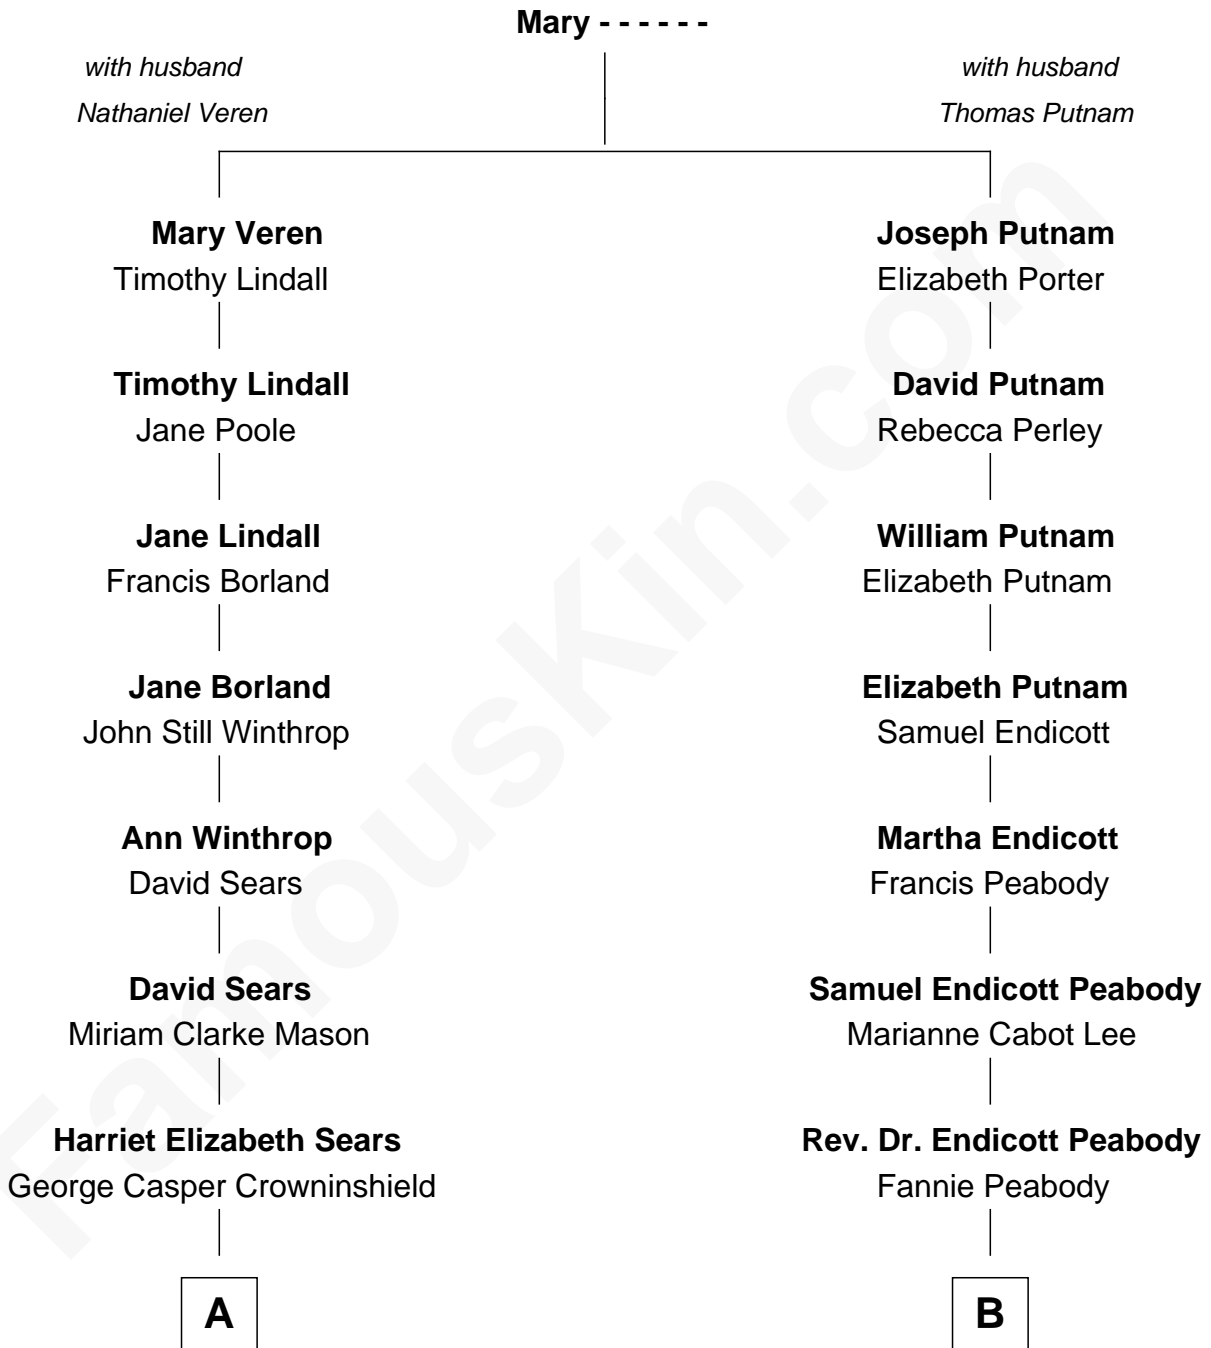

FamousKin.com Relationship Chart of

John Adams Morgan
1952 Olympic Sailing Gold Medalist

9th cousin 1 time removed of

Kyra Sedgwick
TV and Movie Actress

A

Frances Cadwallader Crowninshield

John Quincy Adams

Charles Francis Adams

Frances Lovering

Catherine Frances Lovering Adams

Henry Sturgis Morgan

John Adams Morgan

Olympic Gold Medalist

B

Helen Peabody