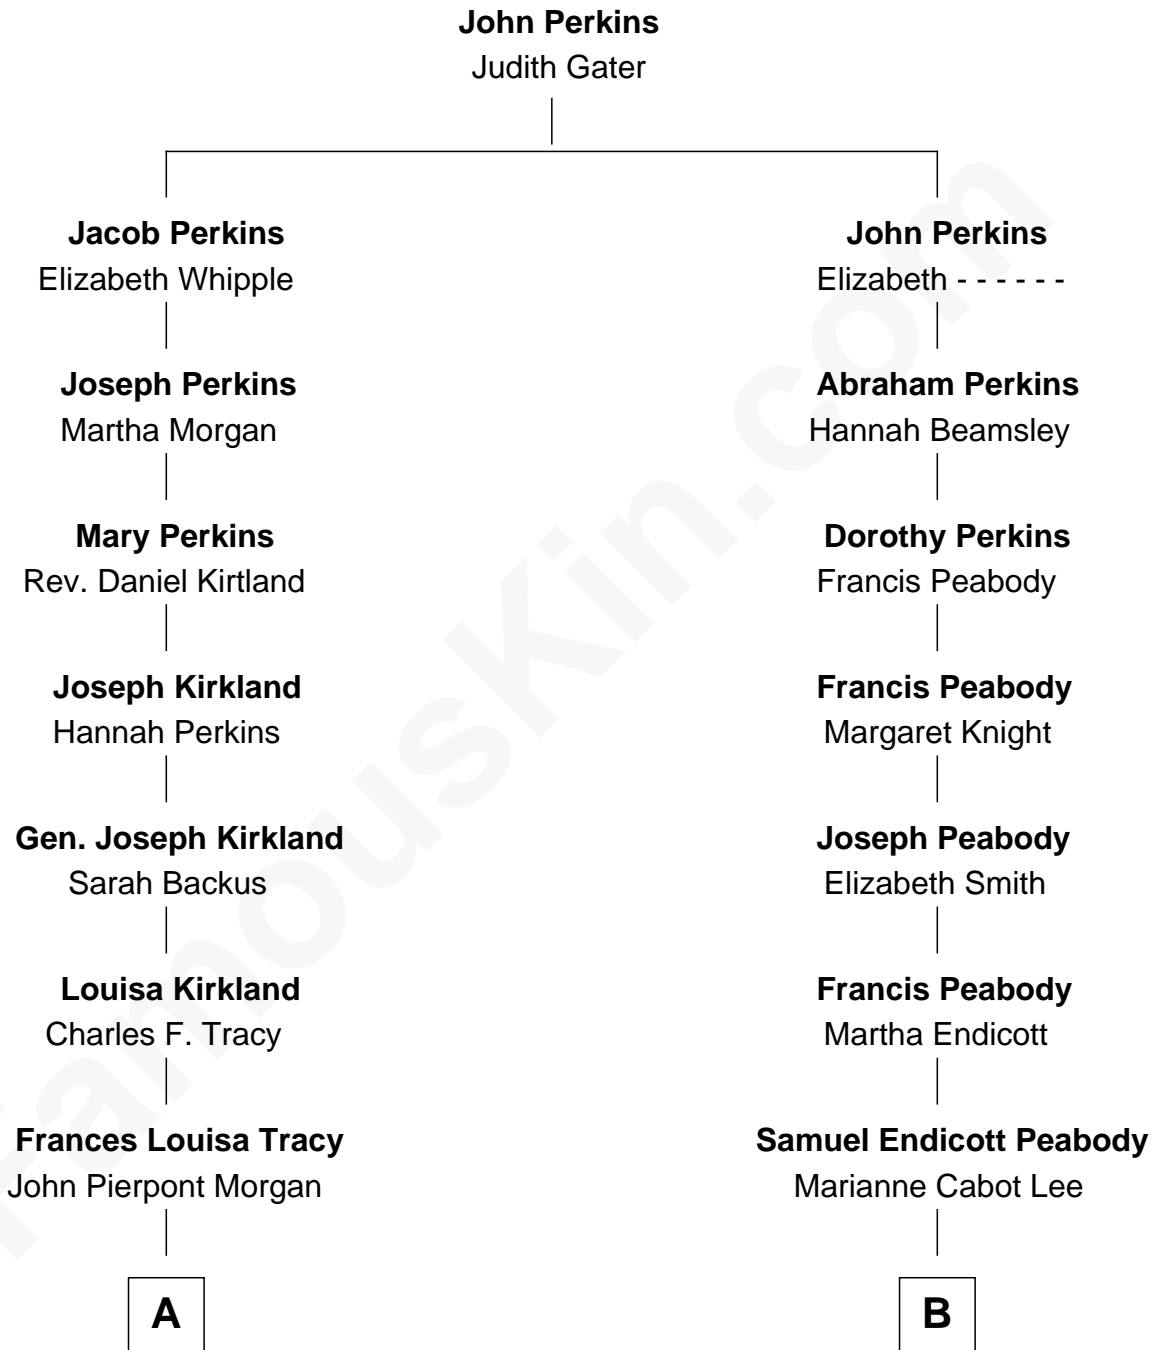

FamousKin.com Relationship Chart of

John Adams Morgan
1952 Olympic Sailing Gold Medalist

9th cousin 1 time removed of

Kyra Sedgwick
TV and Movie Actress

A

John Pierpont Morgan

Jane Norton Grew

Henry Sturgis Morgan