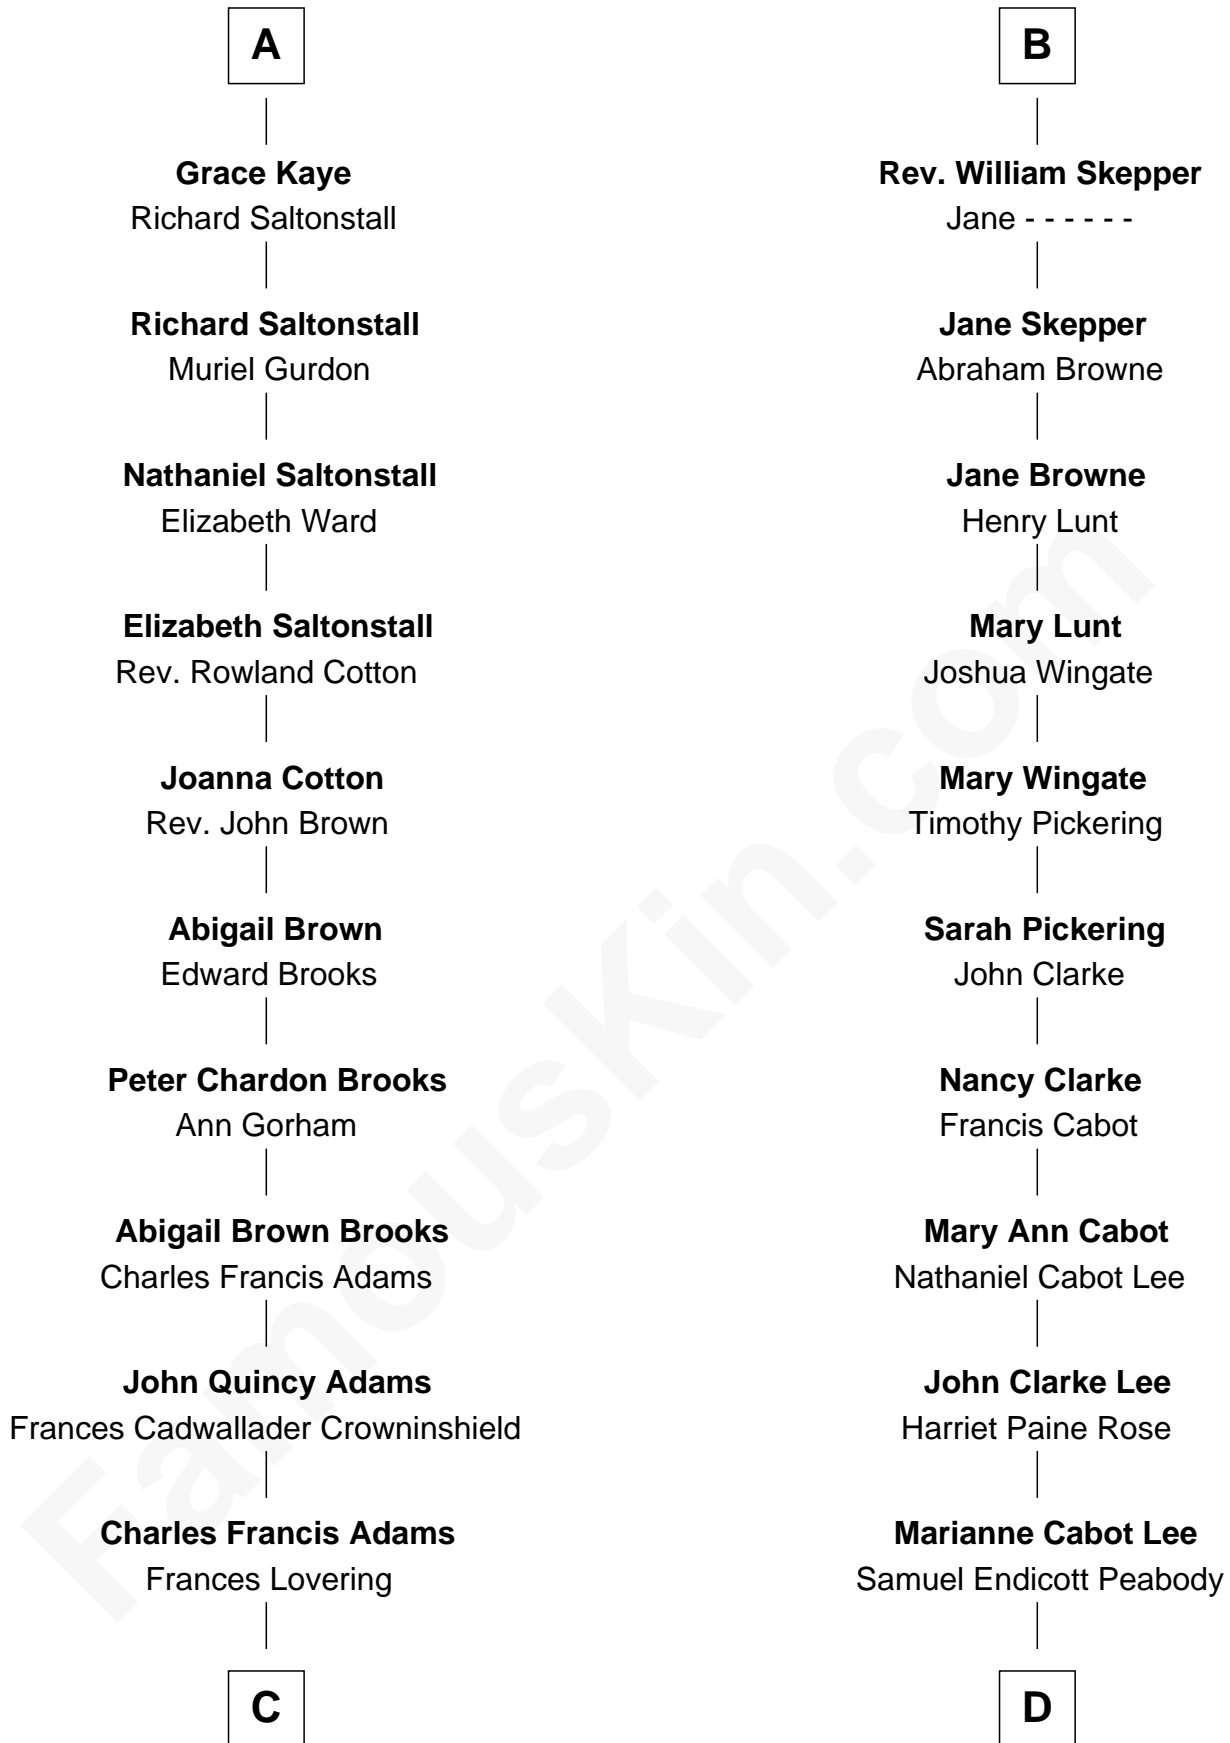

FamousKin.com

Relationship Chart of

John Adams Morgan

1952 Olympic Sailing Gold Medalist

18th cousin 2 times removed of

Kyra Sedgwick

TV and Movie Actress

C