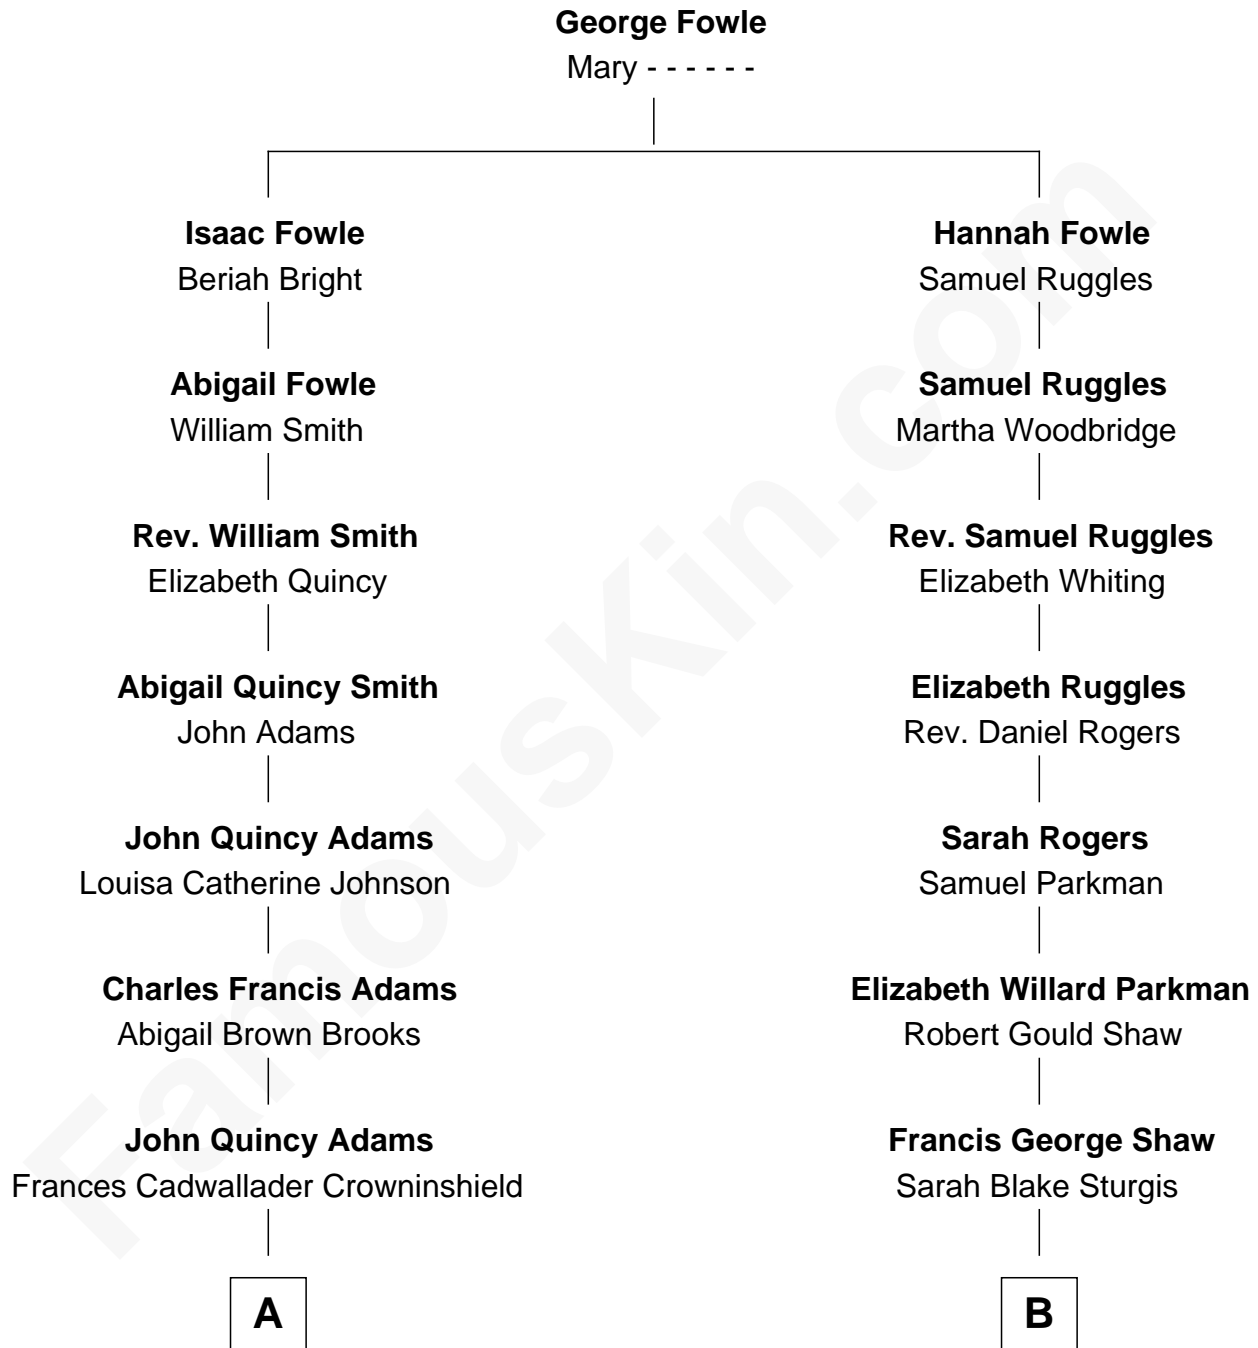

FamousKin.com Relationship Chart of

John Adams Morgan
1952 Olympic Sailing Gold Medalist

9th cousin 2 times removed of

Kyra Sedgwick
TV and Movie Actress

A

Charles Francis Adams

Frances Lovering

Catherine Frances Lovering Adams

Henry Sturgis Morgan

John Adams Morgan

Olympic Gold Medalist

B

Susanna Shaw

Robert Bowne Minturn

Sarah May Minturn

Henry Dwight Sedgwick