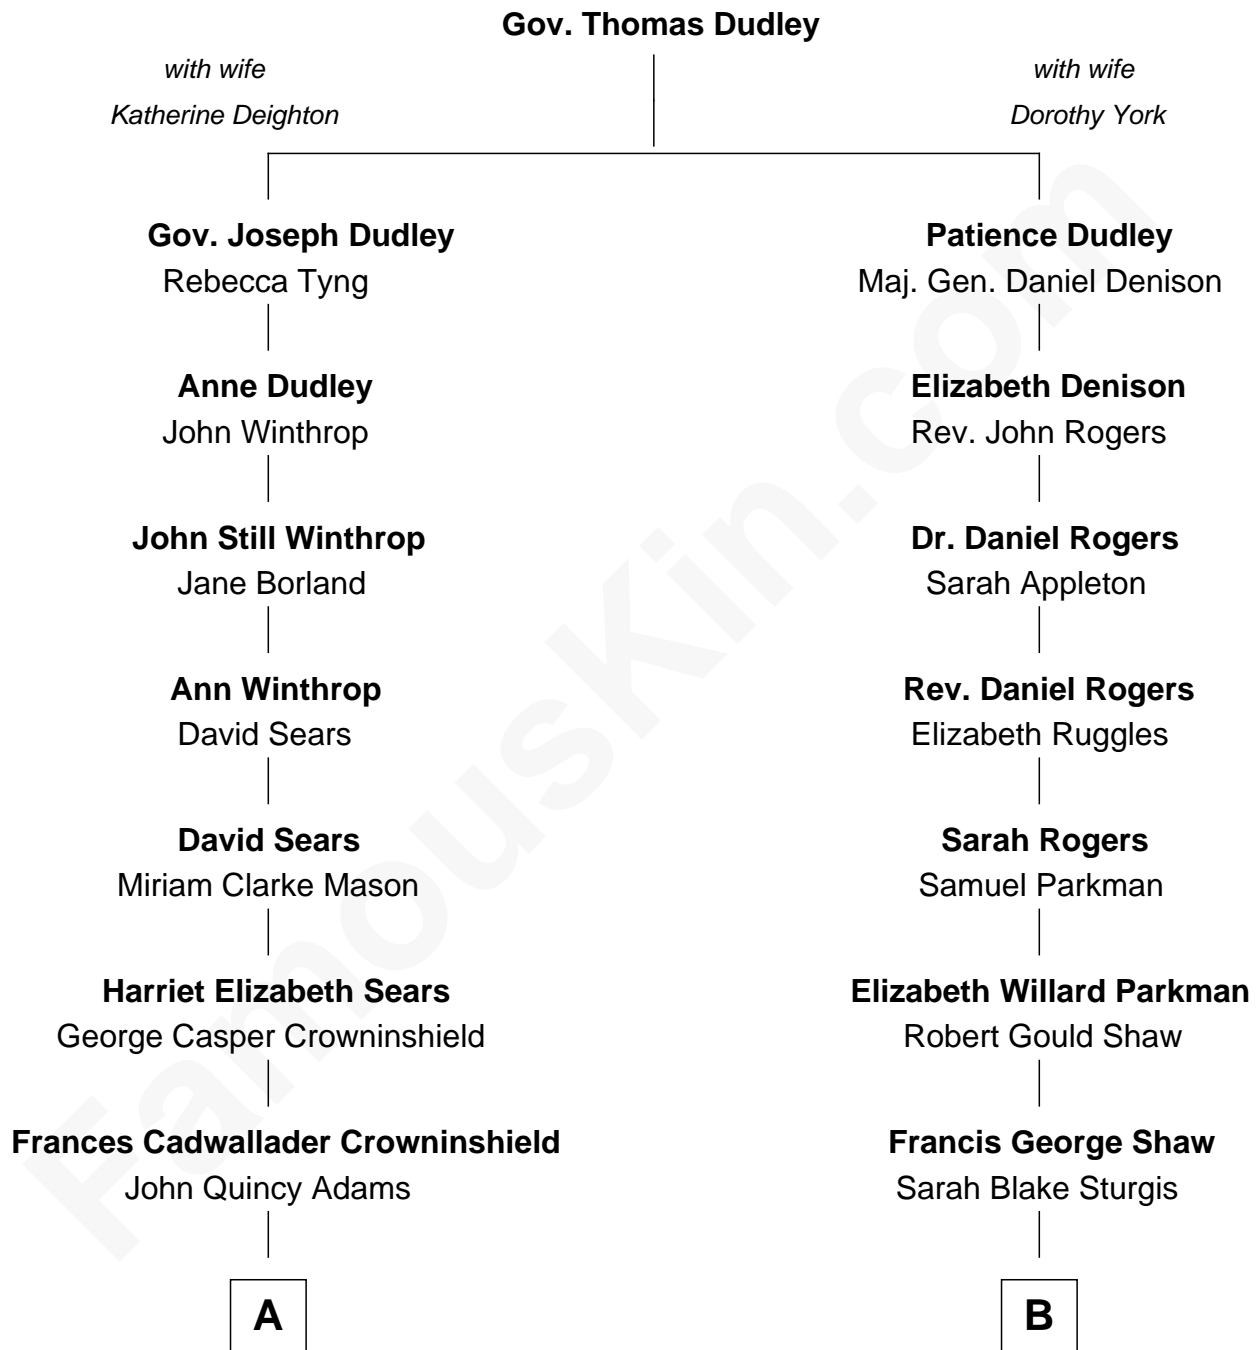

FamousKin.com Relationship Chart of John Adams Morgan

1952 Olympic Sailing Gold Medalist

9th cousin 2 times removed of

Kyra Sedgwick

TV and Movie Actress

A

Charles Francis Adams

Frances Lovering

Catherine Frances Lovering Adams

Henry Sturgis Morgan

John Adams Morgan

Olympic Gold Medalist

B

Susanna Shaw

Robert Bowne Minturn

Sarah May Minturn