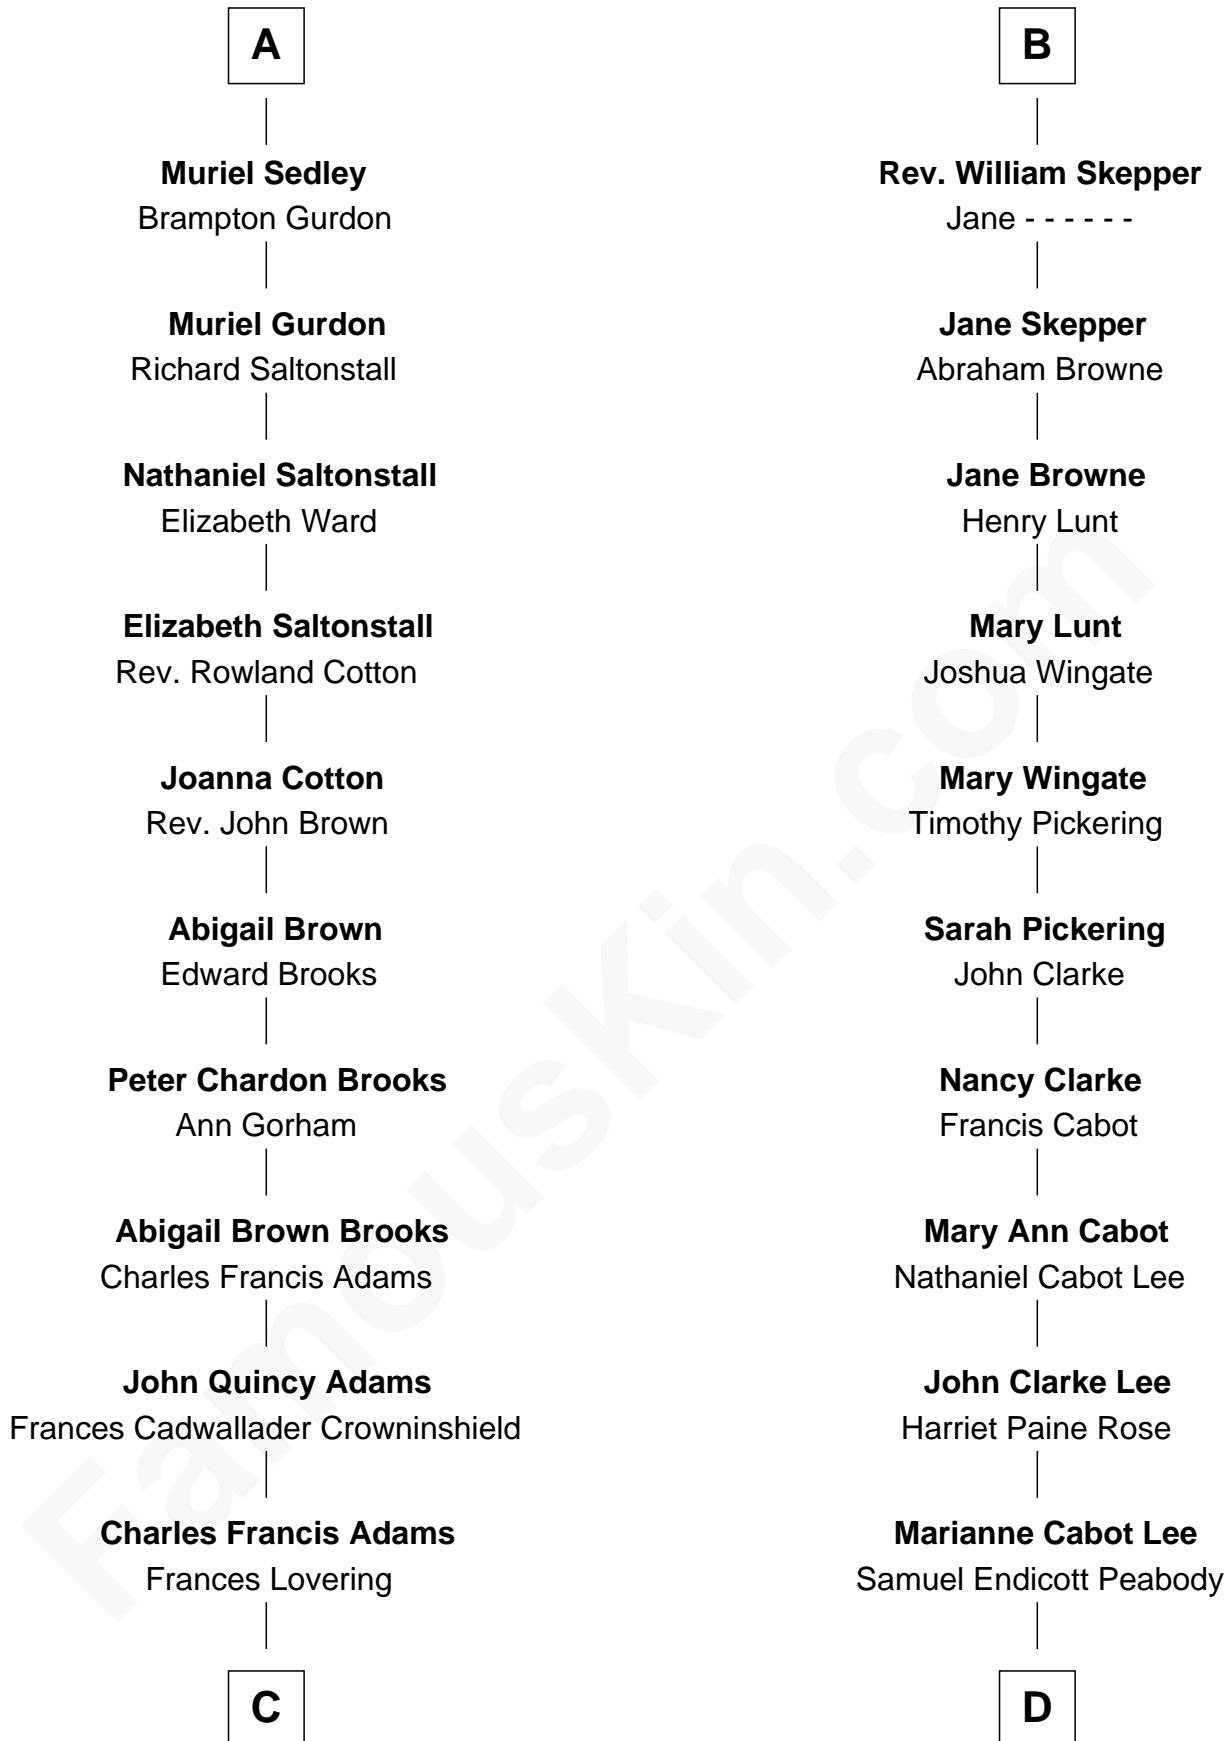

FamousKin.com Relationship Chart of

John Adams Morgan
1952 Olympic Sailing Gold Medalist

18th cousin 2 times removed of

Kyra Sedgwick
TV and Movie Actress

C

Catherine Frances Lovering Adams

Henry Sturgis Morgan