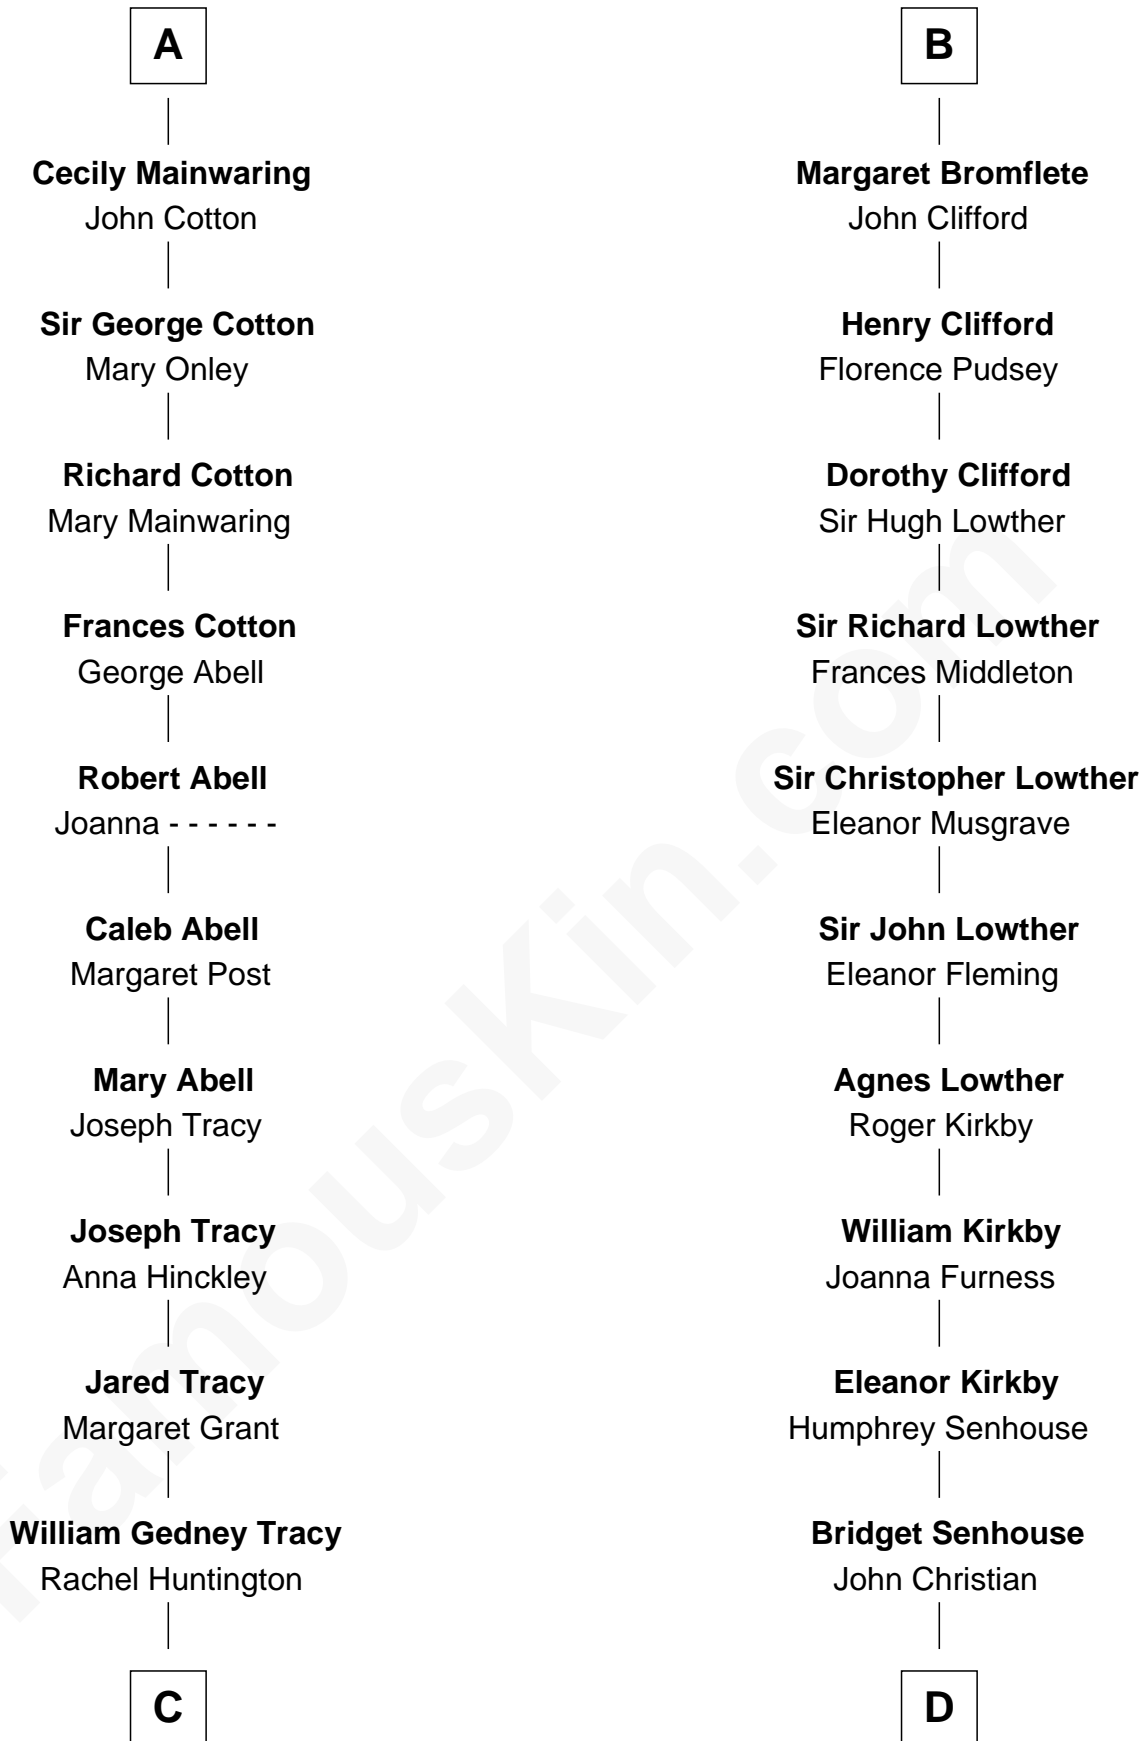

# FamousKin.com Relationship Chart of

**John Adams Morgan**  
1952 Olympic Sailing Gold Medalist

18th cousin 3 times removed of

**Fletcher Christian**  
Leader of the mutiny on the Bounty

**C**

**Charles F. Tracy**  
Louisa Kirkland

**Frances Louisa Tracy**  
John Pierpont Morgan

**John Pierpont Morgan**  
Jane Norton Grew

**Henry Sturgis Morgan**  
Catherine Frances Lovering Adams

**John Adams Morgan**  
*Olympic Gold Medalist*

**D**

**Charles Christian**  
Anne Dixon

**Fletcher Christian**  
*Leader of the mutiny on the Bounty*

FamousKin.com