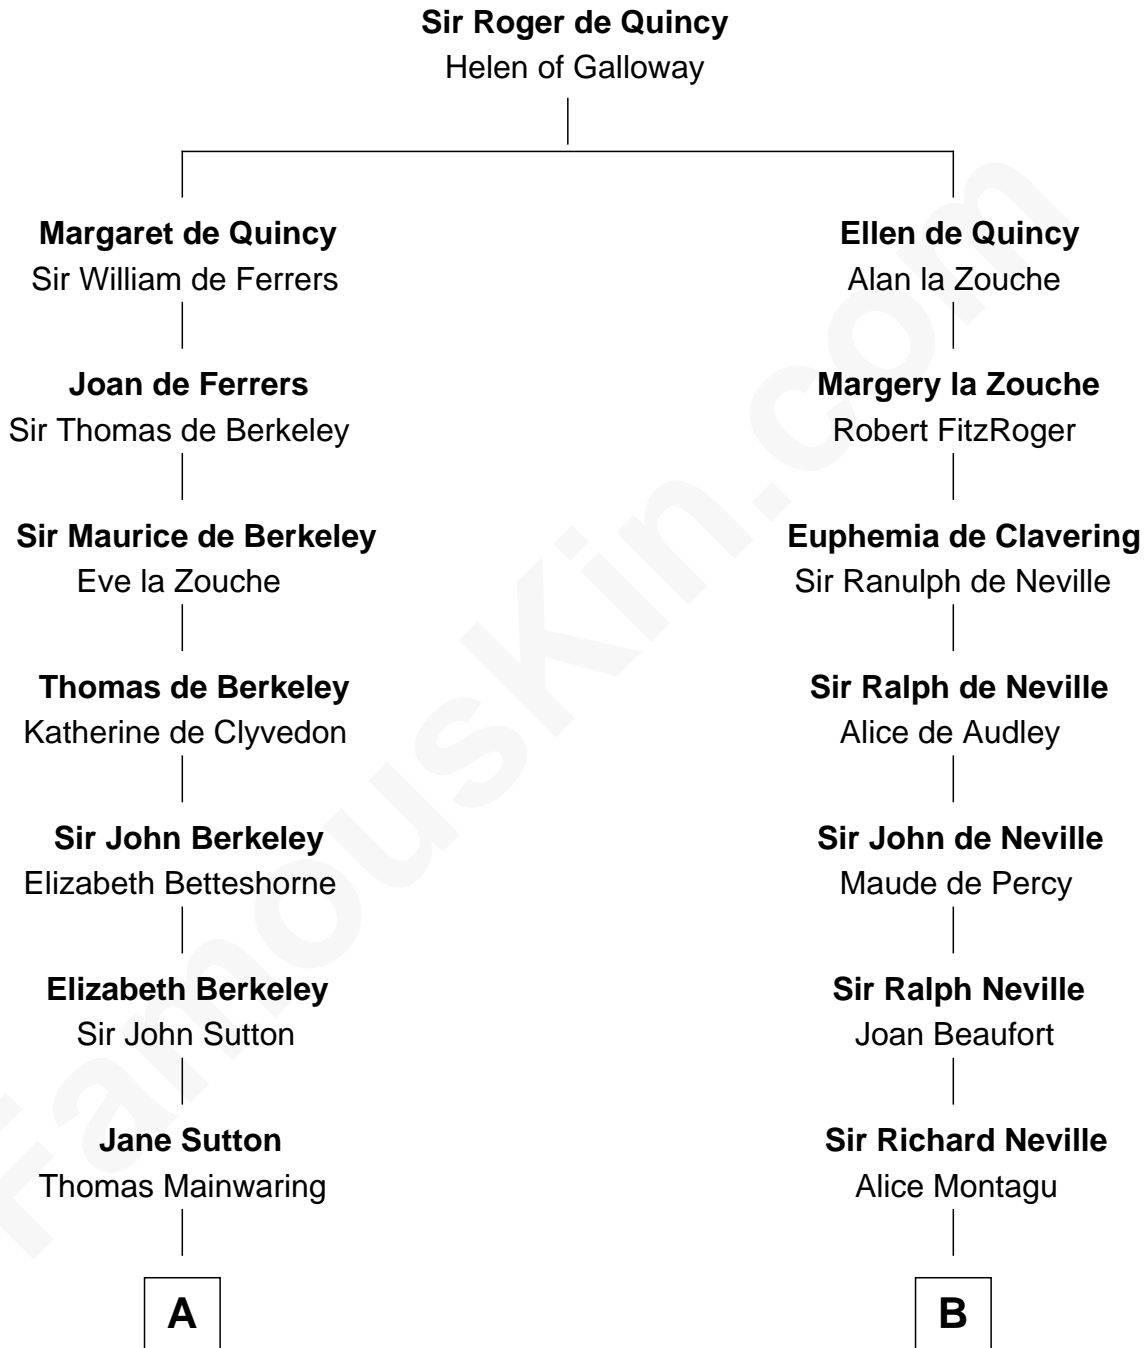

FamousKin.com Relationship Chart of

John Adams Morgan
1952 Olympic Sailing Gold Medalist

18th cousin 3 times removed of

Fletcher Christian
Leader of the mutiny on the Bounty

C

Charles F. Tracy

Louisa Kirkland

Frances Louisa Tracy

John Pierpont Morgan

John Pierpont Morgan

Jane Norton Grew

Henry Sturgis Morgan

Catherine Frances Lovering Adams

John Adams Morgan

Olympic Gold Medalist

D

Charles Christian

Anne Dixon

Fletcher Christian

Leader of the mutiny on the Bounty

FamousKin.com