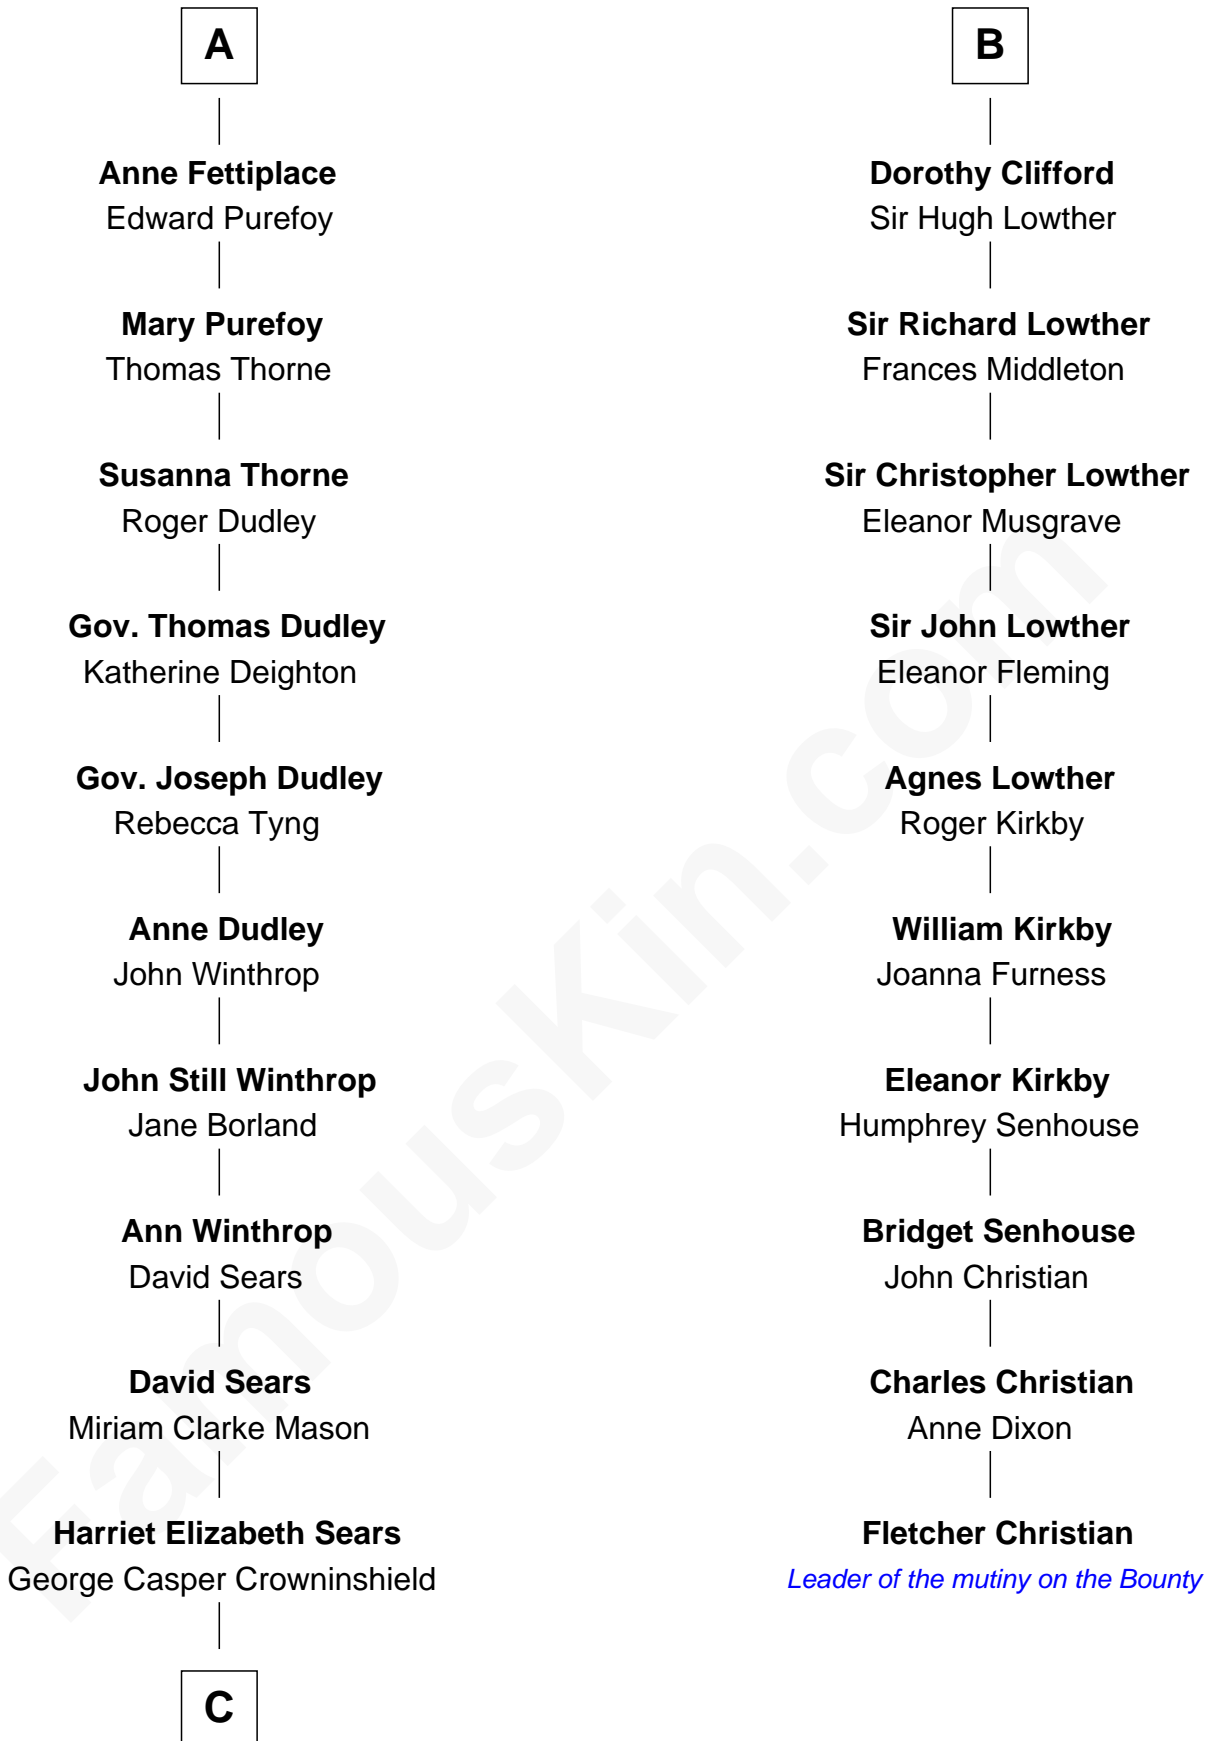

# FamousKin.com Relationship Chart of

**John Adams Morgan**  
1952 Olympic Sailing Gold Medalist

16th cousin 4 times removed of

**Fletcher Christian**  
Leader of the mutiny on the Bounty

**C**

—  
**Frances Cadwallader Crowninshield**

John Quincy Adams

—  
**Charles Francis Adams**

Frances Lovering

—  
**Catherine Frances Lovering Adams**

Henry Sturgis Morgan

—  
**John Adams Morgan**

*Olympic Gold Medalist*

FamousKin.com