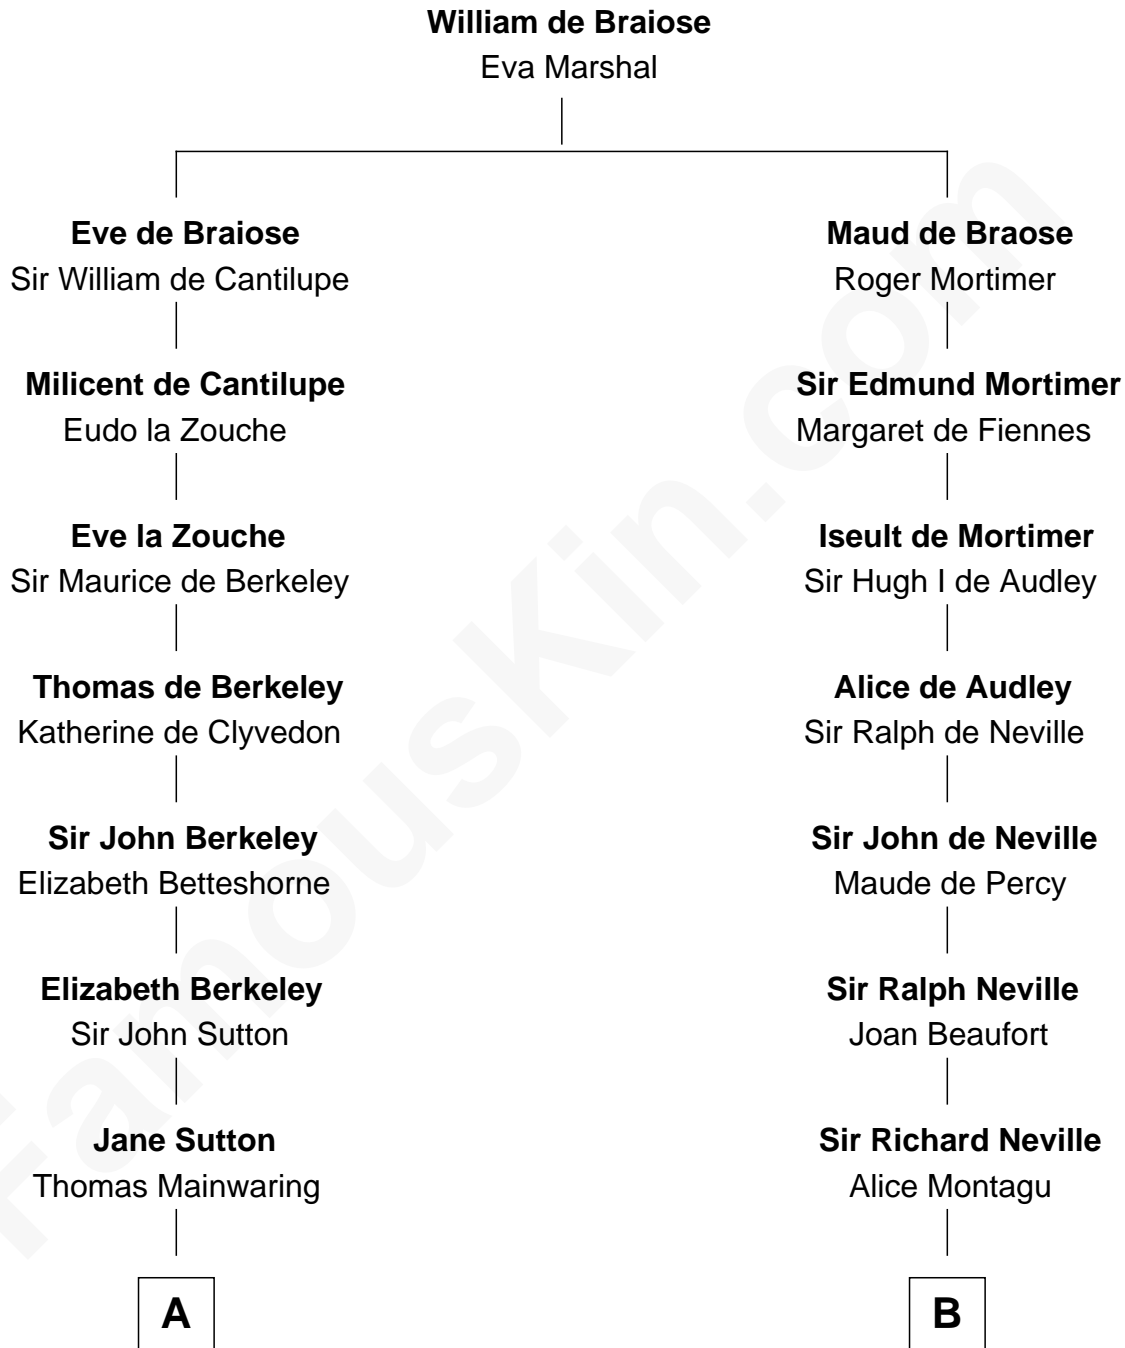

FamousKin.com Relationship Chart of

John Adams Morgan
1952 Olympic Sailing Gold Medalist

18th cousin 3 times removed of

Fletcher Christian
Leader of the mutiny on the Bounty

C

Charles F. Tracy
Louisa Kirkland

Frances Louisa Tracy
John Pierpont Morgan

John Pierpont Morgan
Jane Norton Grew

Henry Sturgis Morgan
Catherine Frances Lovering Adams

John Adams Morgan
Olympic Gold Medalist

D

Charles Christian
Anne Dixon

Fletcher Christian
Leader of the mutiny on the Bounty