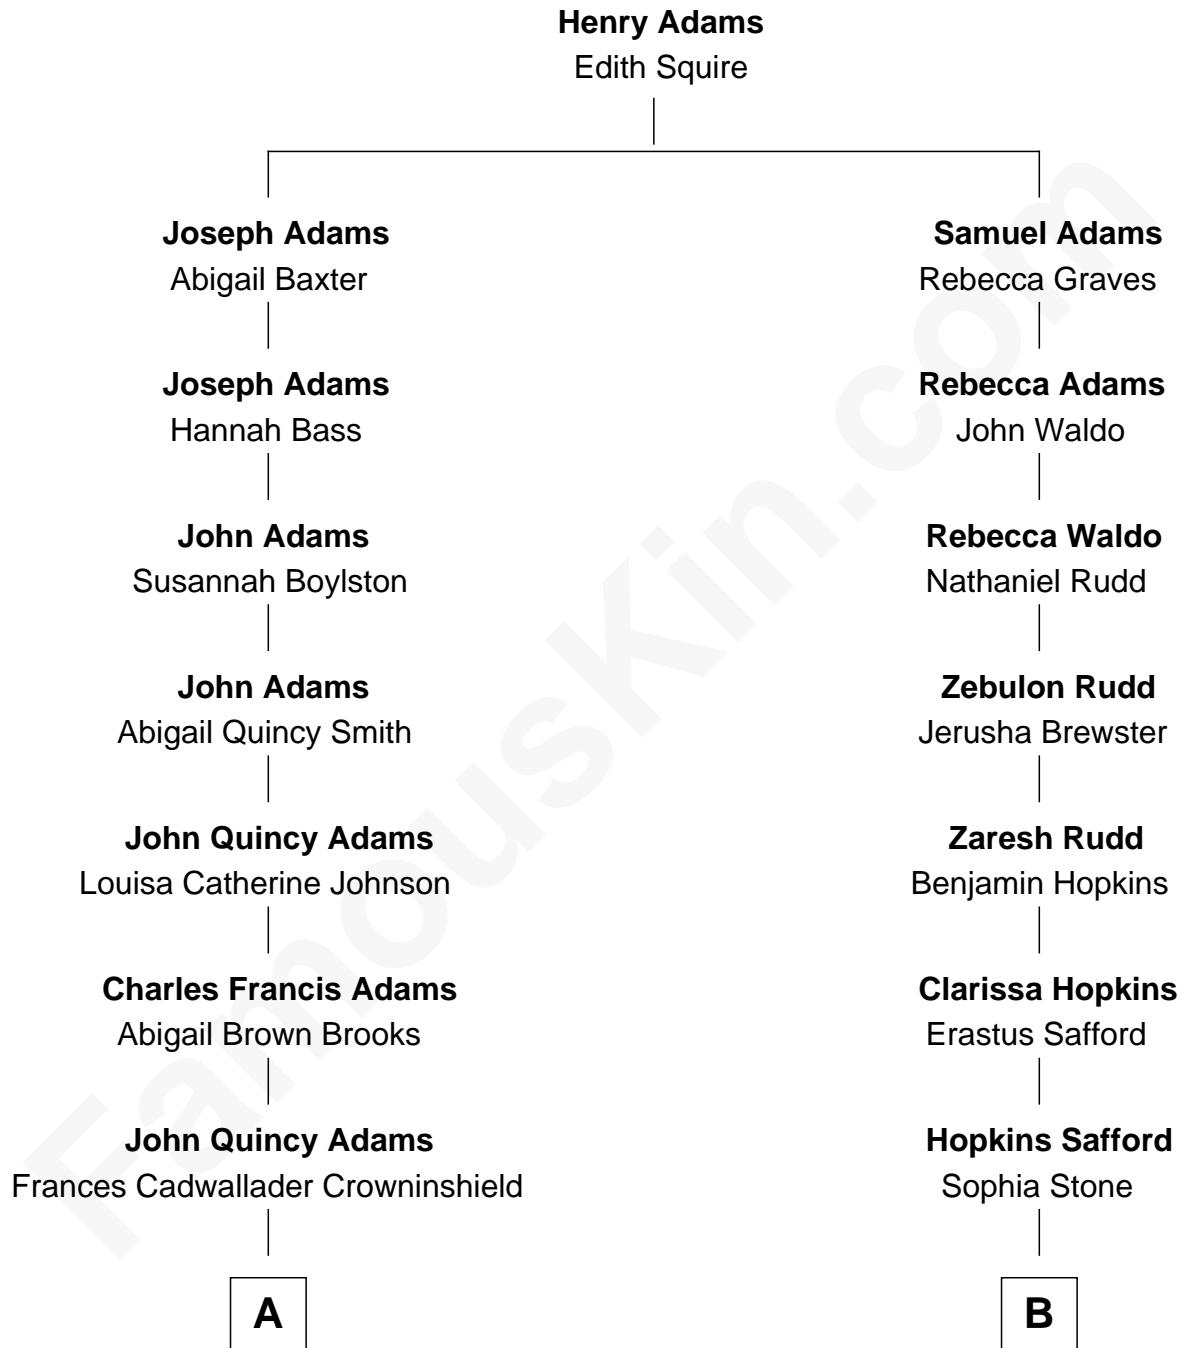

FamousKin.com Relationship Chart of

John Adams Morgan
1952 Olympic Sailing Gold Medalist

9th cousin 4 times removed of

Ava Michelle
Model and Actress

A

Charles Francis Adams

Frances Lovering

Catherine Frances Lovering Adams

Henry Sturgis Morgan

John Adams Morgan

Olympic Gold Medalist

B

Mahala Julia Safford

Heman Hunt

John Jed Hunt

Anna F. Holyoke