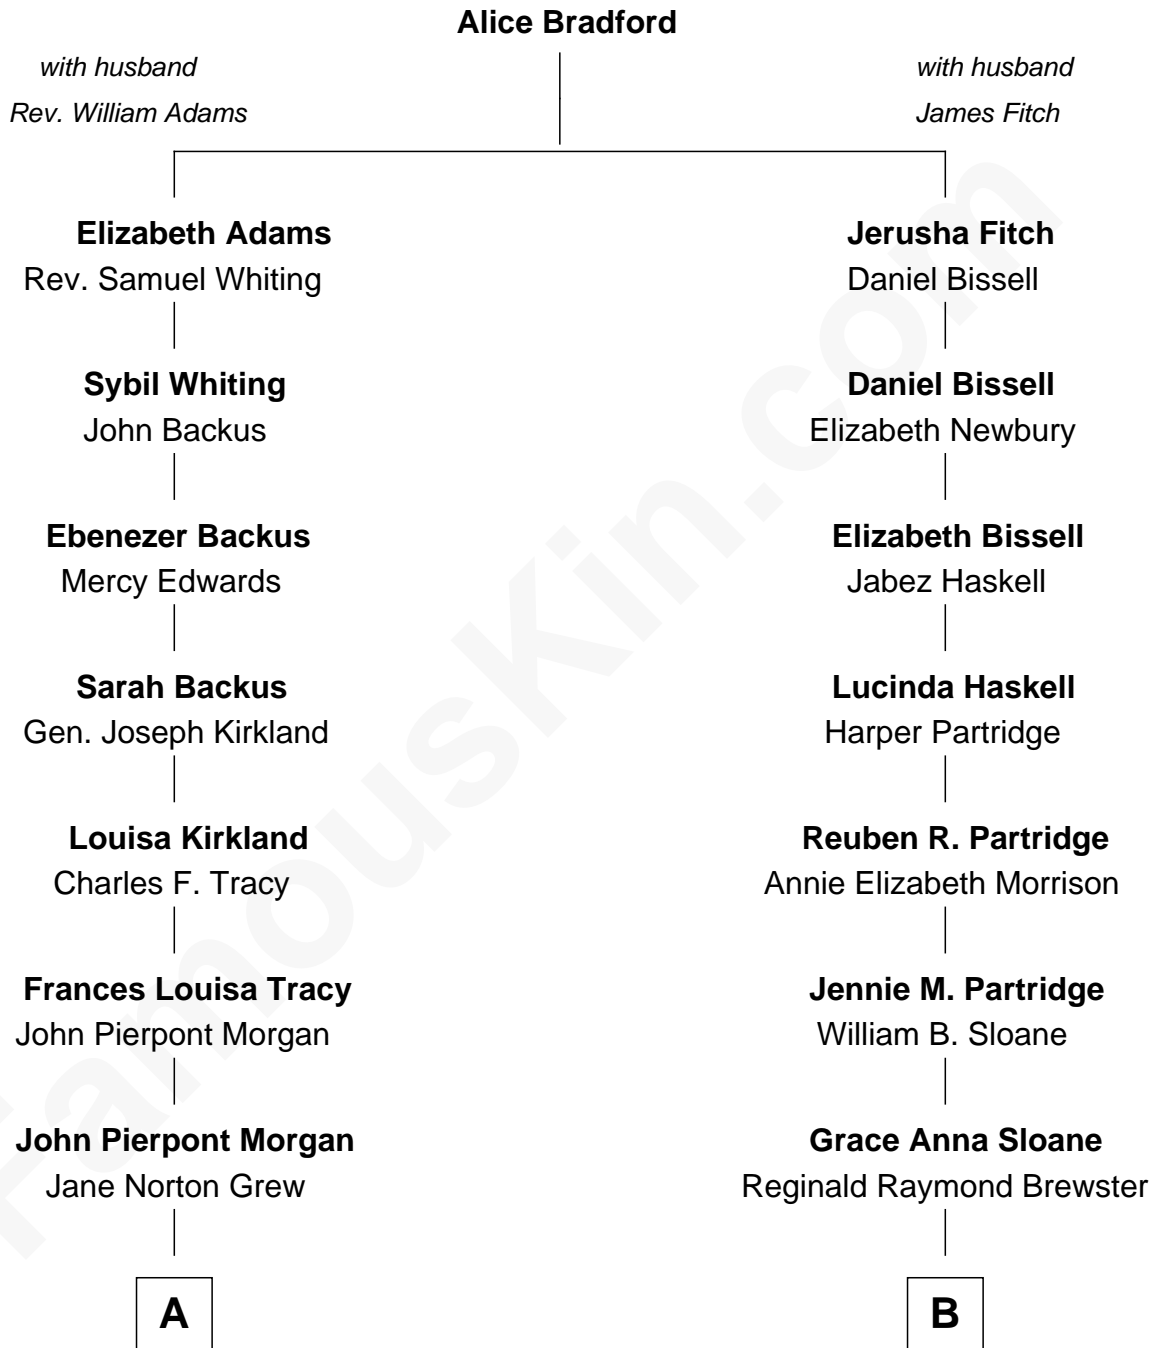

FamousKin.com

Relationship Chart of

John Adams Morgan

1952 Olympic Sailing Gold Medalist

8th cousin of

Diane Brewster
TV and Movie Actress

A

Henry Sturgis Morgan
Catherine Frances Lovering Adams

John Adams Morgan
Olympic Gold Medalist

B

Phillip Sloane Brewster
Geraldine Craddock

Diane Brewster
TV and Movie Actress

FamousKin.com