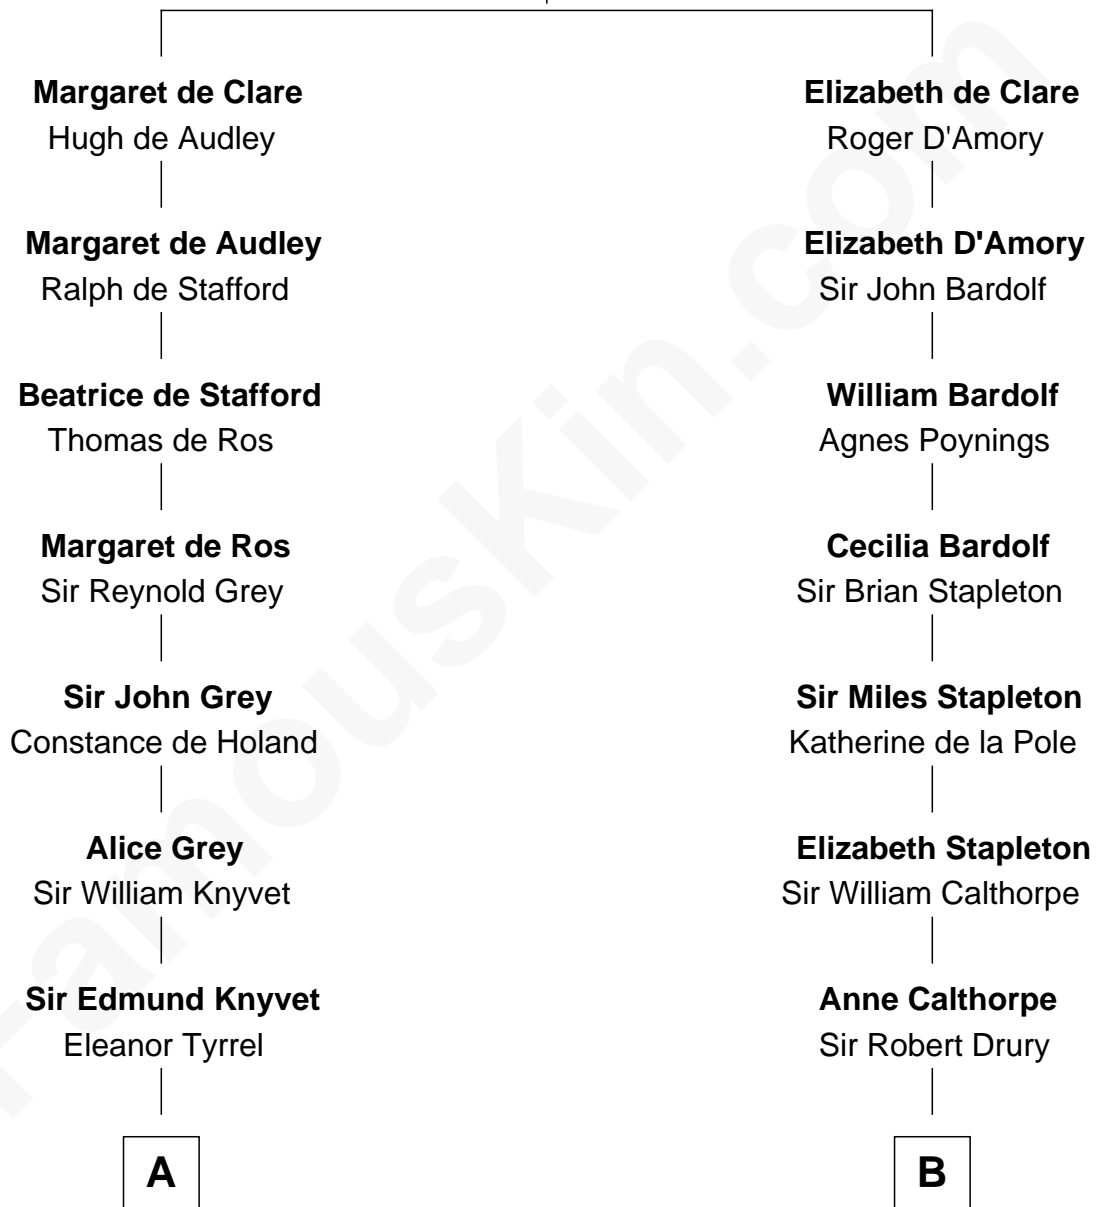

## Relationship Chart of

### John Adams Morgan

1952 Olympic Sailing Gold Medalist

21st cousin of

**Bob Moore**  
Co-Founder, Bob's Red Mill

**Sir Gilbert de Clare**  
Joan of Acre

**C**

**Abigail Brown Brooks**

Charles Francis Adams

**John Quincy Adams**

Frances Cadwallader Crowninshield

**Charles Francis Adams**

Frances Lovering

**Catherine Frances Lovering Adams**

Henry Sturgis Morgan

**John Adams Morgan**

*Olympic Gold Medalist*