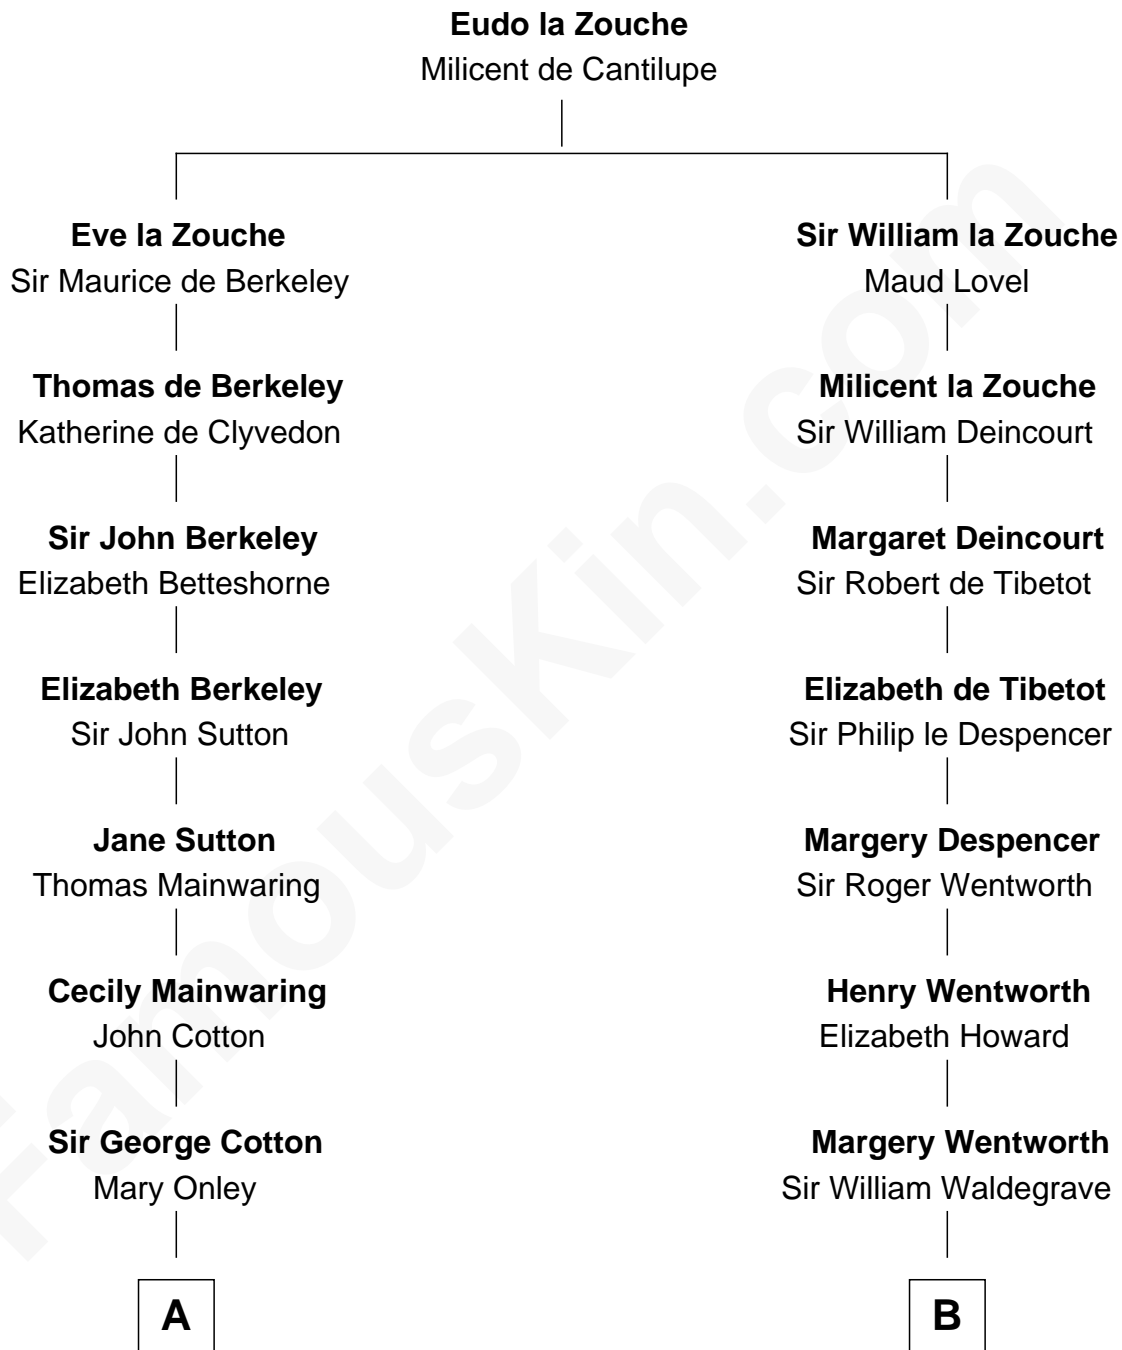

# FamousKin.com Relationship Chart of John Adams Morgan

1952 Olympic Sailing Gold Medalist

19th cousin 2 times removed of

**Bob Moore**

Co-Founder, Bob's Red Mill

**C**

**John Pierpont Morgan**

Jane Norton Grew

**Henry Sturgis Morgan**

Catherine Frances Lovering Adams

**John Adams Morgan**

*Olympic Gold Medalist*

**D**

**Morris Fox**

Sarah A. Smith

**Violette Fox**

Daniel Francis Learnard

**Clinton Morris Learnard**

Gertrude Maud Yost

**Doris Dell Learnard**

Kenneth Earl Moore

**Bob Moore**

*Co-Founder, Bob's Red Mill*