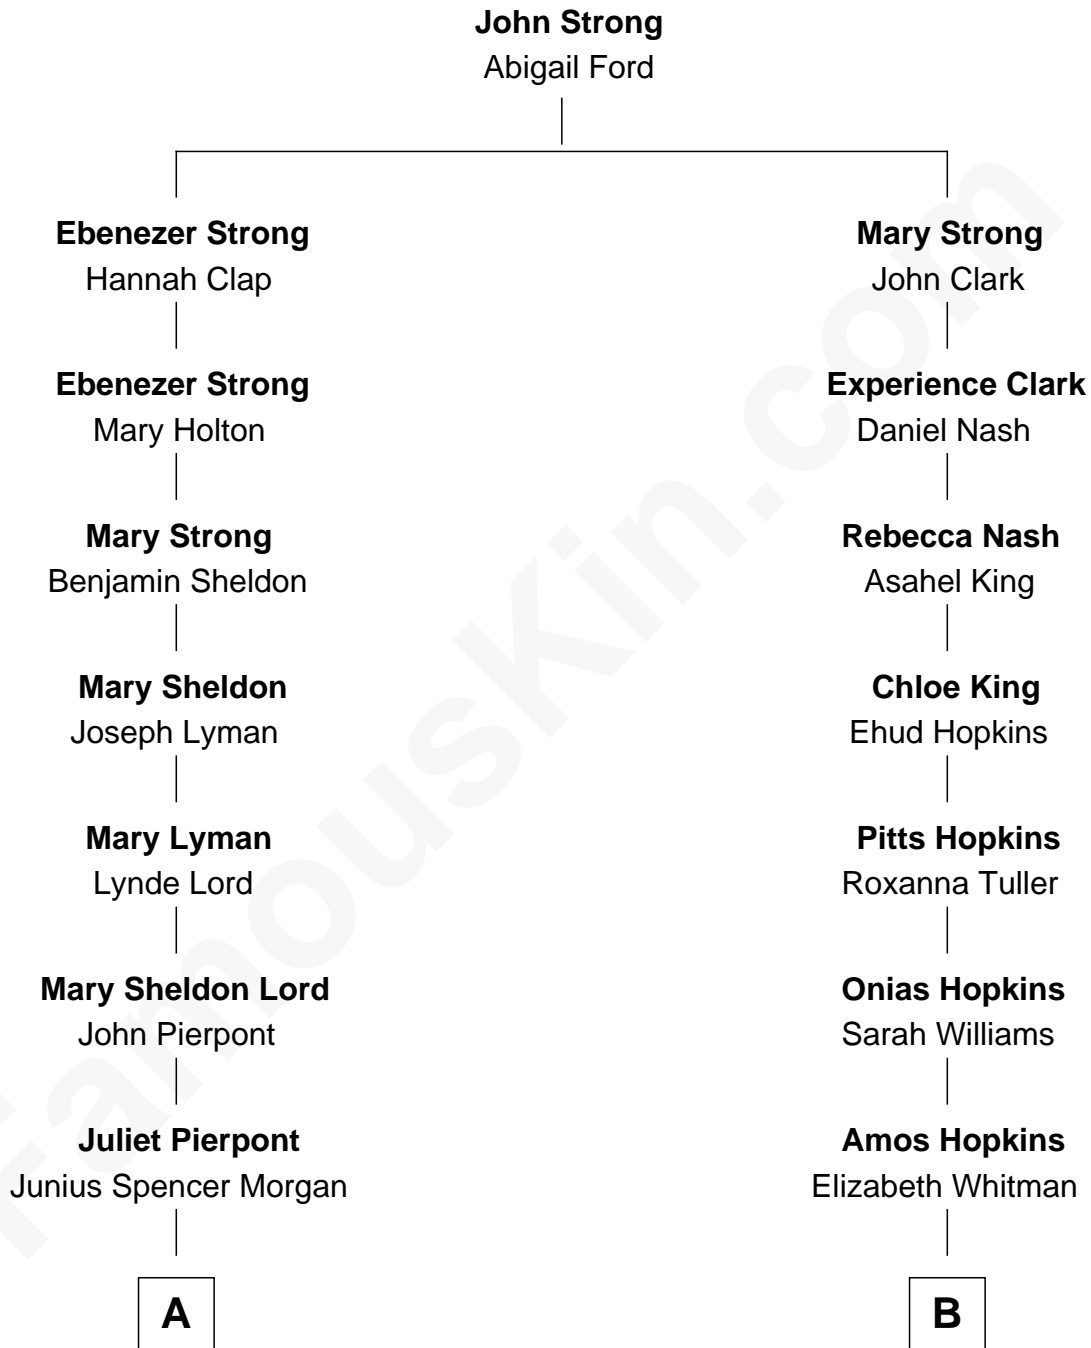

# FamousKin.com Relationship Chart of

**John Adams Morgan**  
1952 Olympic Sailing Gold Medalist

10th cousin 2 times removed of

**Taylor Lautner**  
TV and Movie Actor

**A**

**John Pierpont Morgan**

Frances Louisa Tracy

**John Pierpont Morgan**

Jane Norton Grew

**Henry Sturgis Morgan**

Catherine Frances Lovering Adams

**John Adams Morgan**

*Olympic Gold Medalist*

**B**

**Violetta M. Hopkins**